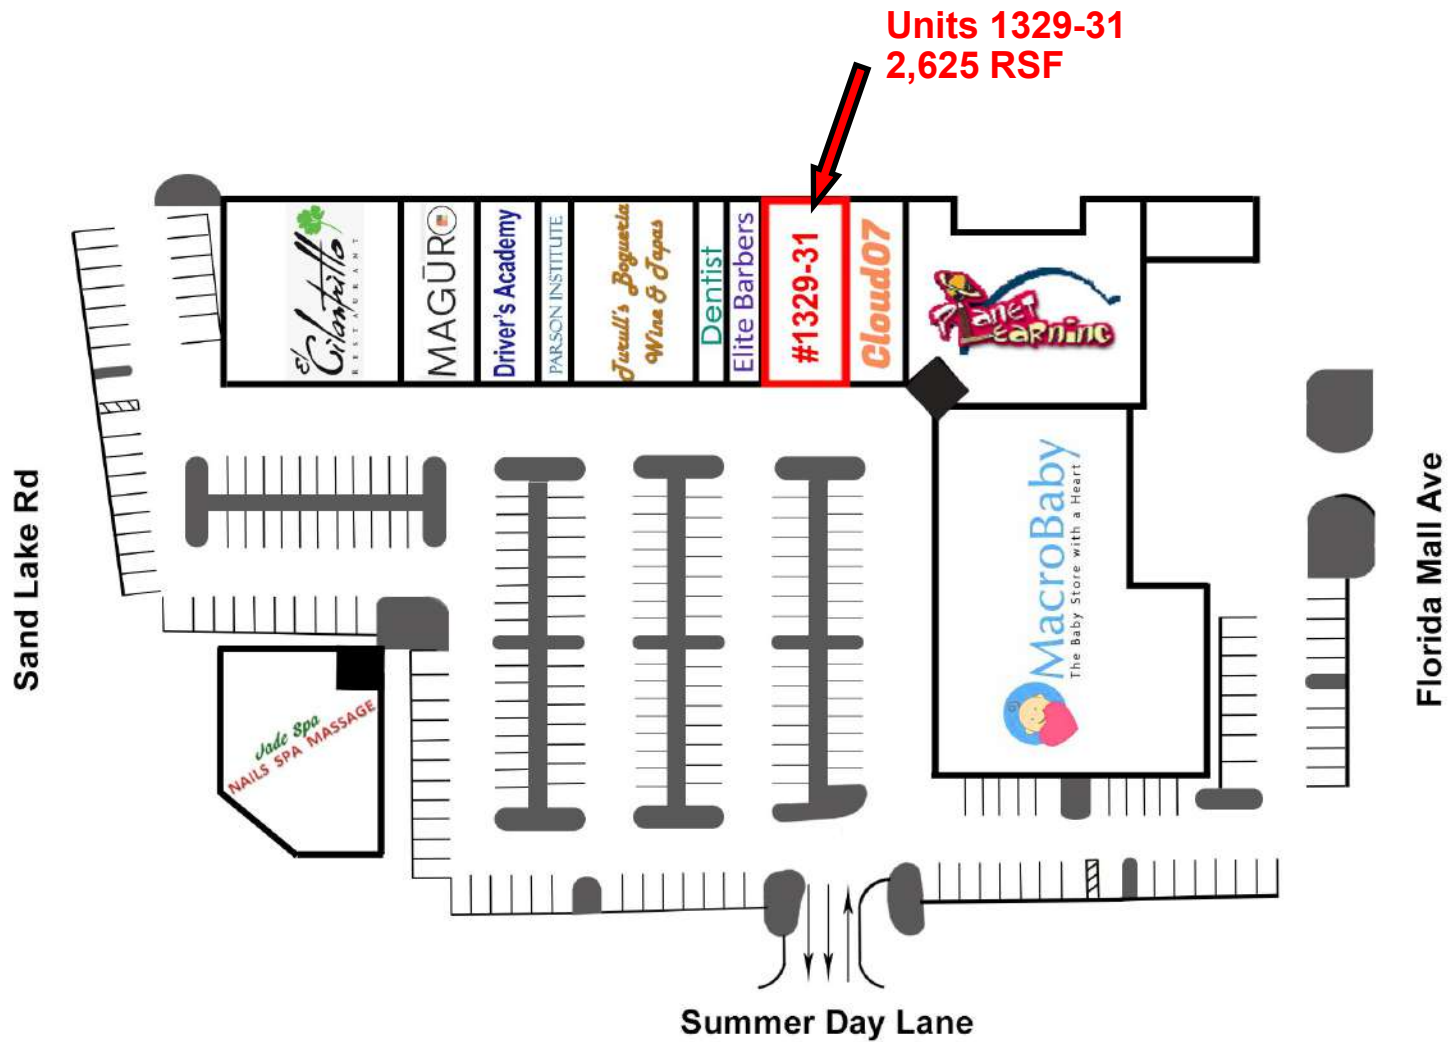

PROMENADE AT FLORIDA MALL

Florida Mall Ave., FL 32809

Units 1329-31
2,625 RSF

*Disclaimer: Information displayed is believed to be accurate, they not guaranteed.
Prospects are encouraged to conduct their own due diligence.*