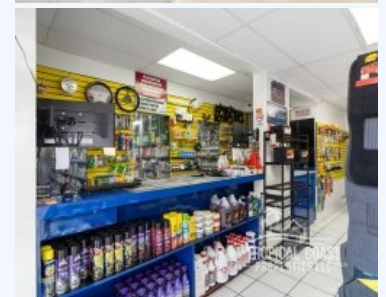

## Bo Calvache- Carr 115 Km 8.7, Rincón, PR, 00677

The key for Auto Parts Business for Sale

Commercial Property for Sale: Auto Parts Business on Road 115 Property Overview: Presenting a prime commercial property located on the bustling Road 115, this 1,900-square-foot area is perfectly positioned for maximum visibility and accessibility. Currently home to a thriving auto parts business, it offers an excellent investment opportunity for entrepreneurs and investors alike. Key Features: •? ?Established Auto Parts Business: Benefit from a business with a proven track record of success and substantial income. •? ?Extensive Inventory: The sale includes a vast inventory of high-demand auto parts, ensuring seamless continuation of operations. •? ?Advanced Inventory Management: Equipped with state-of-the-art inventory software, streamlining operations and enhancing efficiency. •? ?Prime Location: Situated on Road 115, a high-traffic area that ensures a steady flow of potential customers and clients. •? ?Turnkey Operation: Ready to run from day one, providing a hassle-free transition for the new owner. Financial Highlights: •? ?Strong Revenue Stream: The business boasts impressive income figures, reflecting its solid customer base and market demand. •? ?Growth Potential: With its established reputation and prime location, there is significant potential for further growth and expansion. Additional Amenities: •? ?Spacious Retail Area: Ample space for showcasing a wide range of auto parts and accessories. •? ?Warehouse Space: Well-organized storage area to manage the extensive inventory efficiently. •? ?Parking Facilities: Convenient parking for customers and staff. Coordinates: 18.313894 -67.224158..