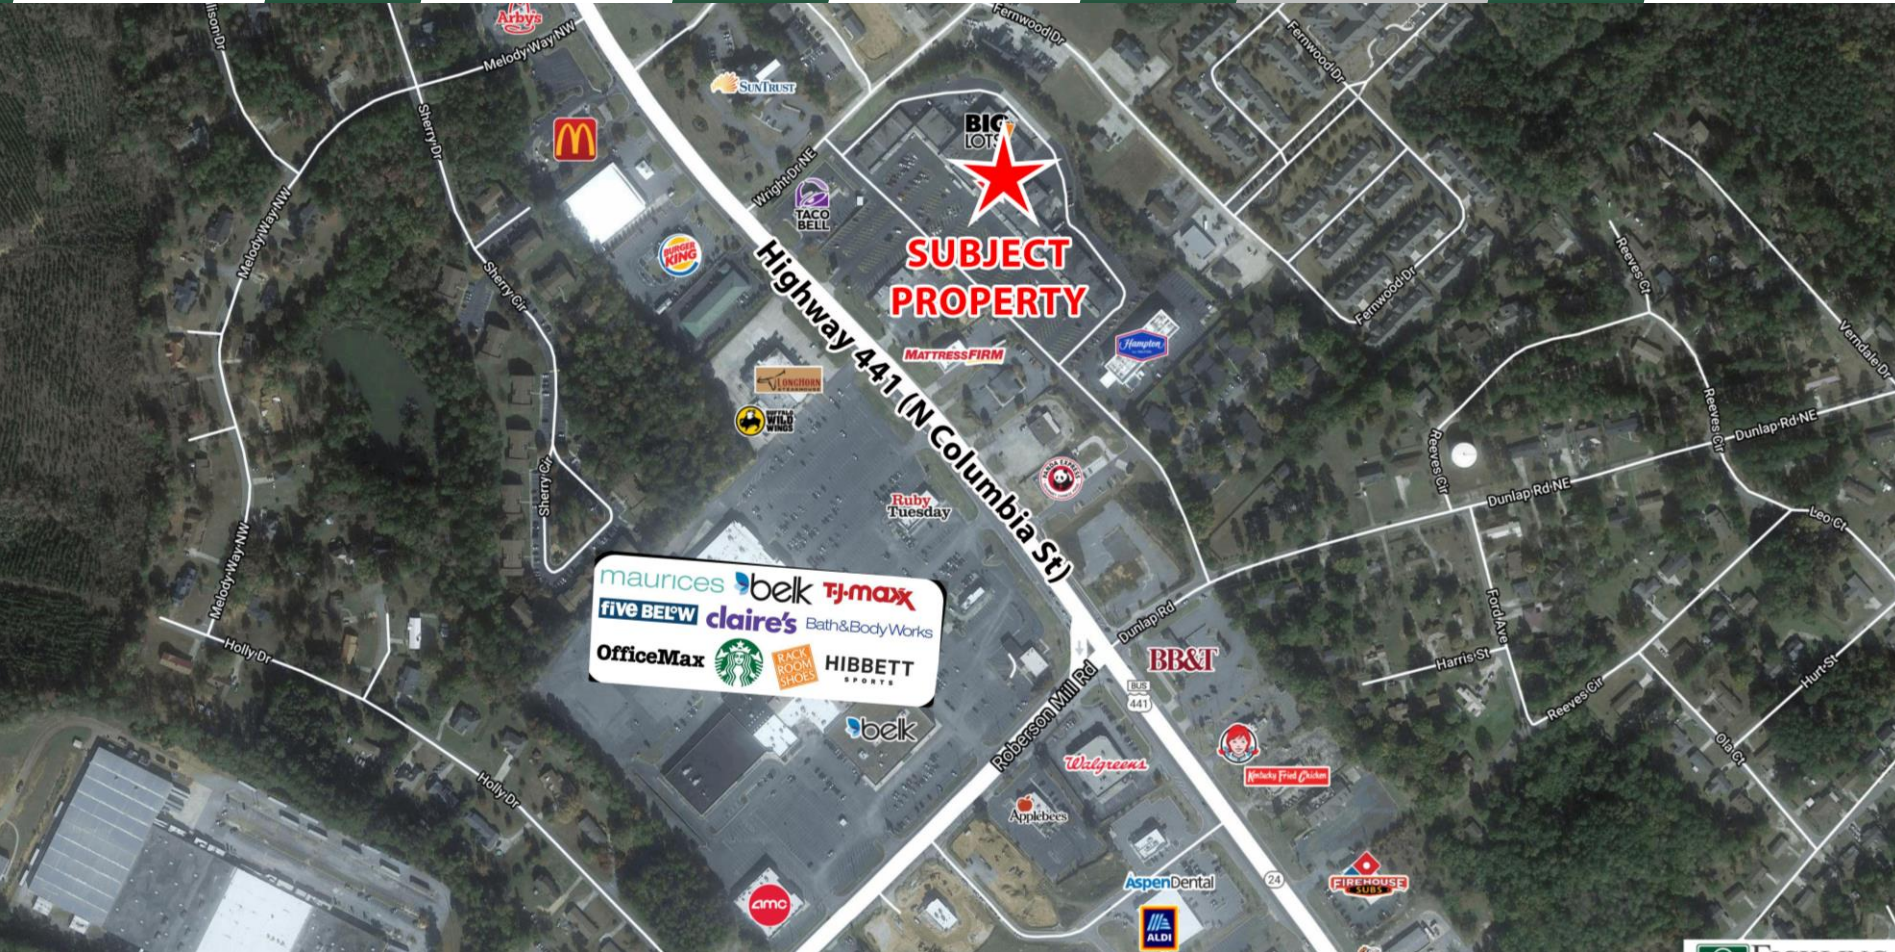

Summary

Area Info

Photos

Aerial

Site Map