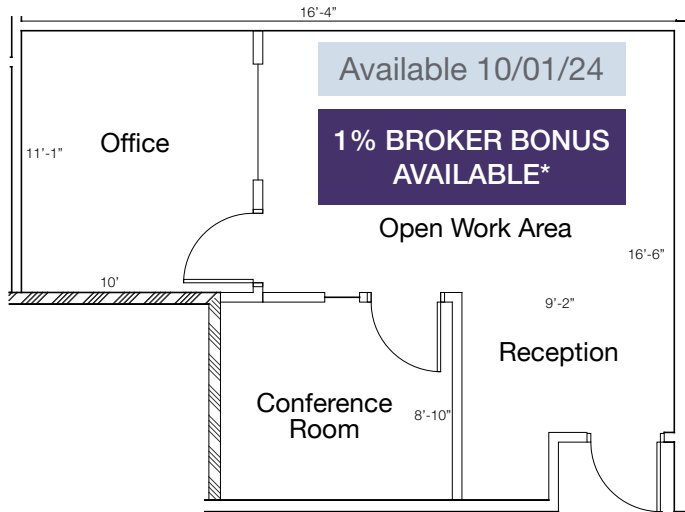

1800 Pembroke Drive
Orlando, Florida 32810

Available Spaces
Maitland Center Office Space
Pembroke Commons

Suite 195 - 602± RSF