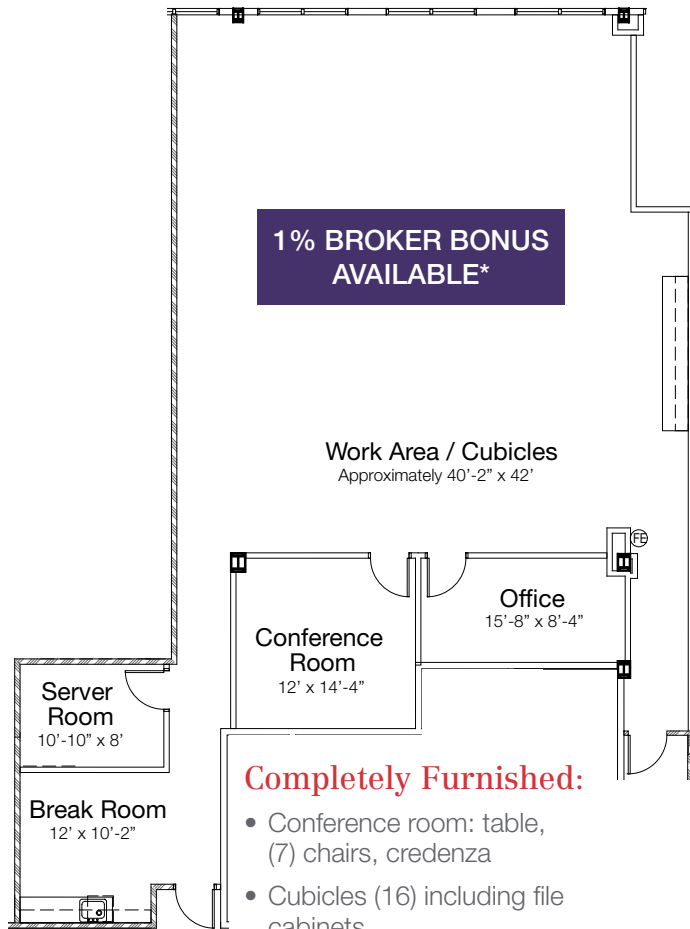

## Available Spaces Maitland Center Office Space Pembroke Commons

Suite 285 - 2,865± RSF

### Completely Furnished:

- Conference room: table, (7) chairs, credenza
- Cubicles (16) including file cabinets
- Break room: table, (4) chairs, full-size refrigerator, water dispenser
- Office: desk, overhead cabinet, round table, (5) chairs