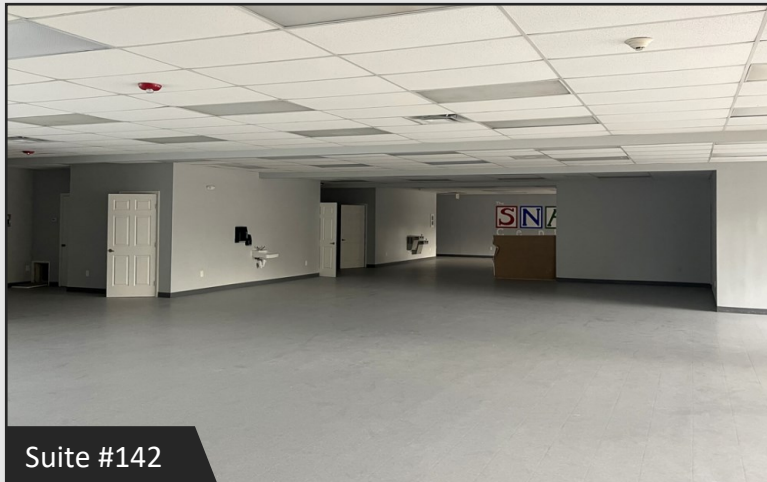

Suite #142

Shoppes at Village Square

851 E SR 434, Longwood, FL 32750

Suite #142