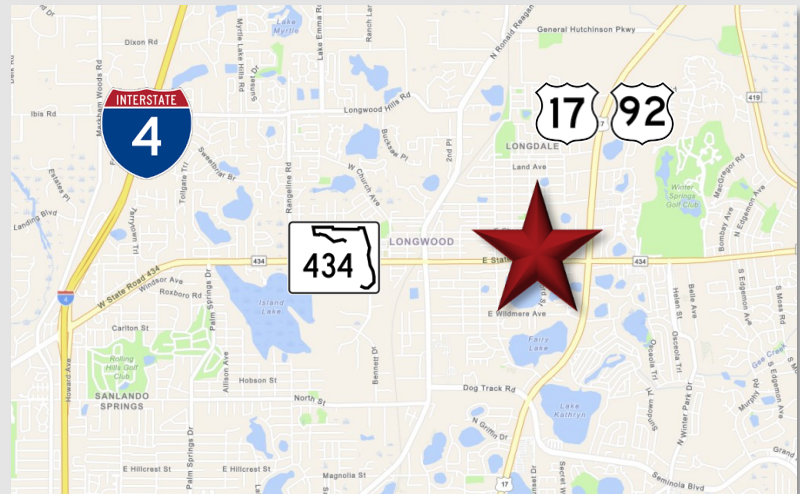

Shoppes at Village Square

851 E SR 434, Longwood, FL 32750

LOCATION DETAILS

Located on East State Road 434 with a traffic count of over 23,000 cars per day. Adjacent to Truist Bank and First Baptist Church of Longwood, and directly across from AutoZone Auto Parts. Less than 4 miles from I-4 and in close proximity to major thoroughfares such as US Hwy 17-92 and Ronald Reagan Blvd, offering easy access from all over Central Florida.

PROPERTY DETAILS

- **+61,200 SF** Retail Plaza
- Major tenants include O'Reilly Auto Parts and Sherwin-Williams Paint Store
- Monument and storefront signage available
- 246 Shared parking spaces
- **900 - 5,400± SF Spaces Available**

2024 DEMOGRAPHICS

	1-MILE	3-MILE	5-MILE
Population	10,674	73,085	206,908
Average HH Income	\$77,699	\$102,651	\$111,256
Median HH Income	\$63,444	\$77,036	\$78,728

CONTACT FOR MORE INFORMATION

Marie Shorey, CCIM
(407) 383-8142
marie@palkiper.com