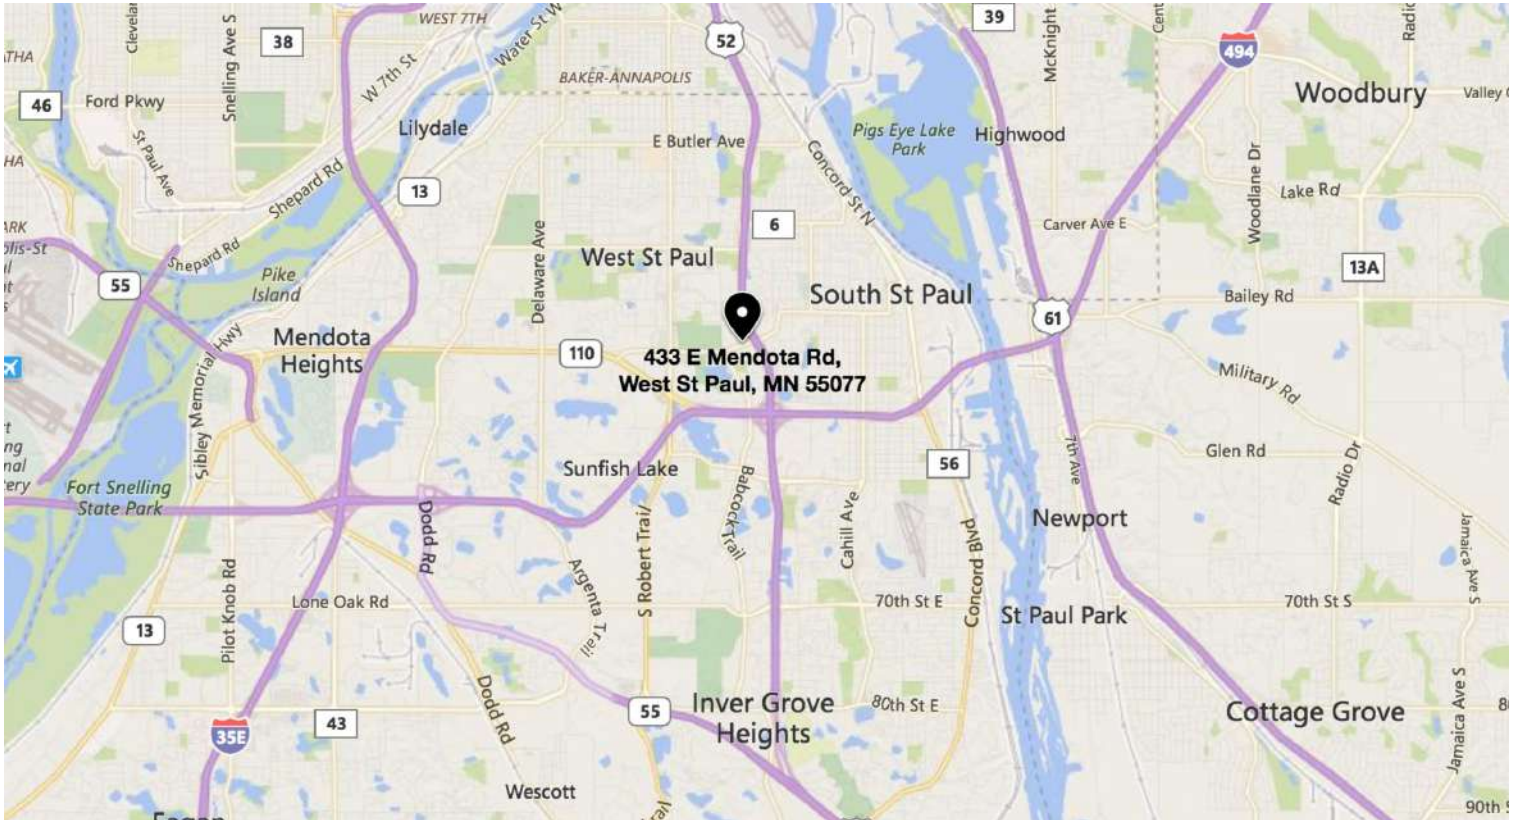

Map

Aerial

This information is accurate as of the date of printing and is subject to change without notice. All information is deemed accurate, but cannot be guaranteed.