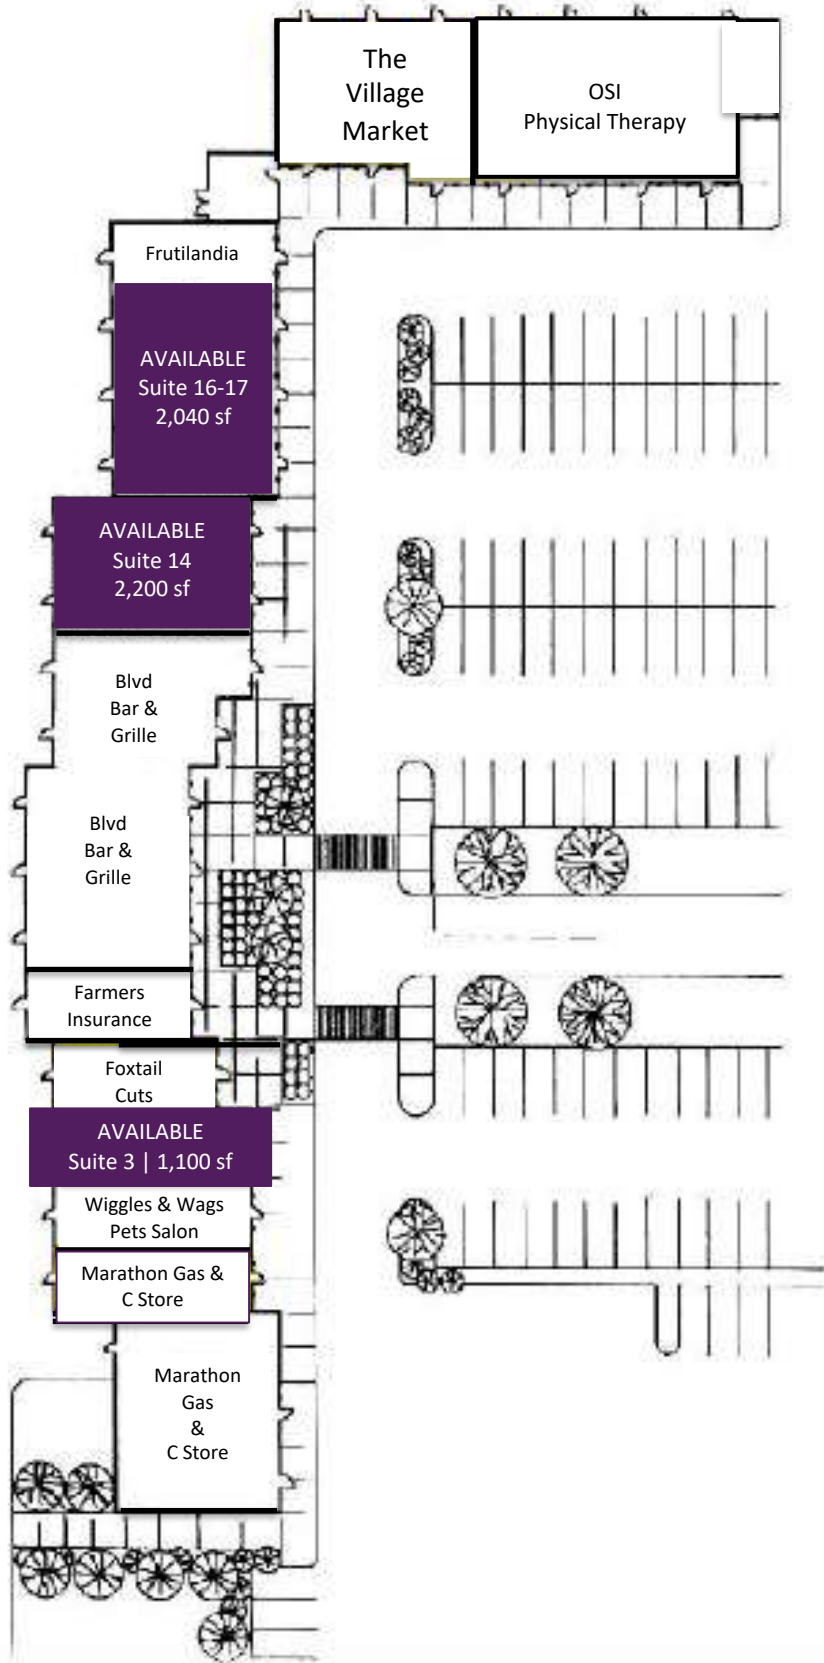

Site Plan

This information is accurate as of the date of printing and is subject to change without notice. All information is deemed accurate, but cannot be guaranteed.