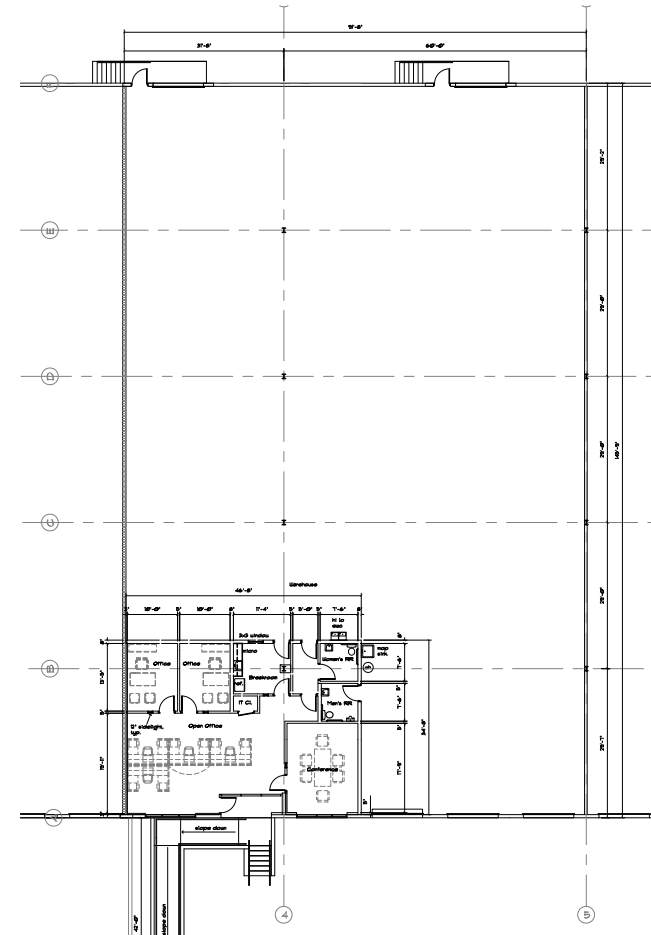

### BUILDING FEATURES

AVAILABLE SF	± 13,401 SF
OFFICE SF	± 1,853 SF
LOADING	2 Dock High Doors
LEASE RATE	\$14.75/SF NNN
ESTIMATED 2021 OPEX	\$2.16/SF
CLEAR	26'
AVAILABLE	9/1/2024

FOR MORE INFORMATION, PLEASE CONTACT: