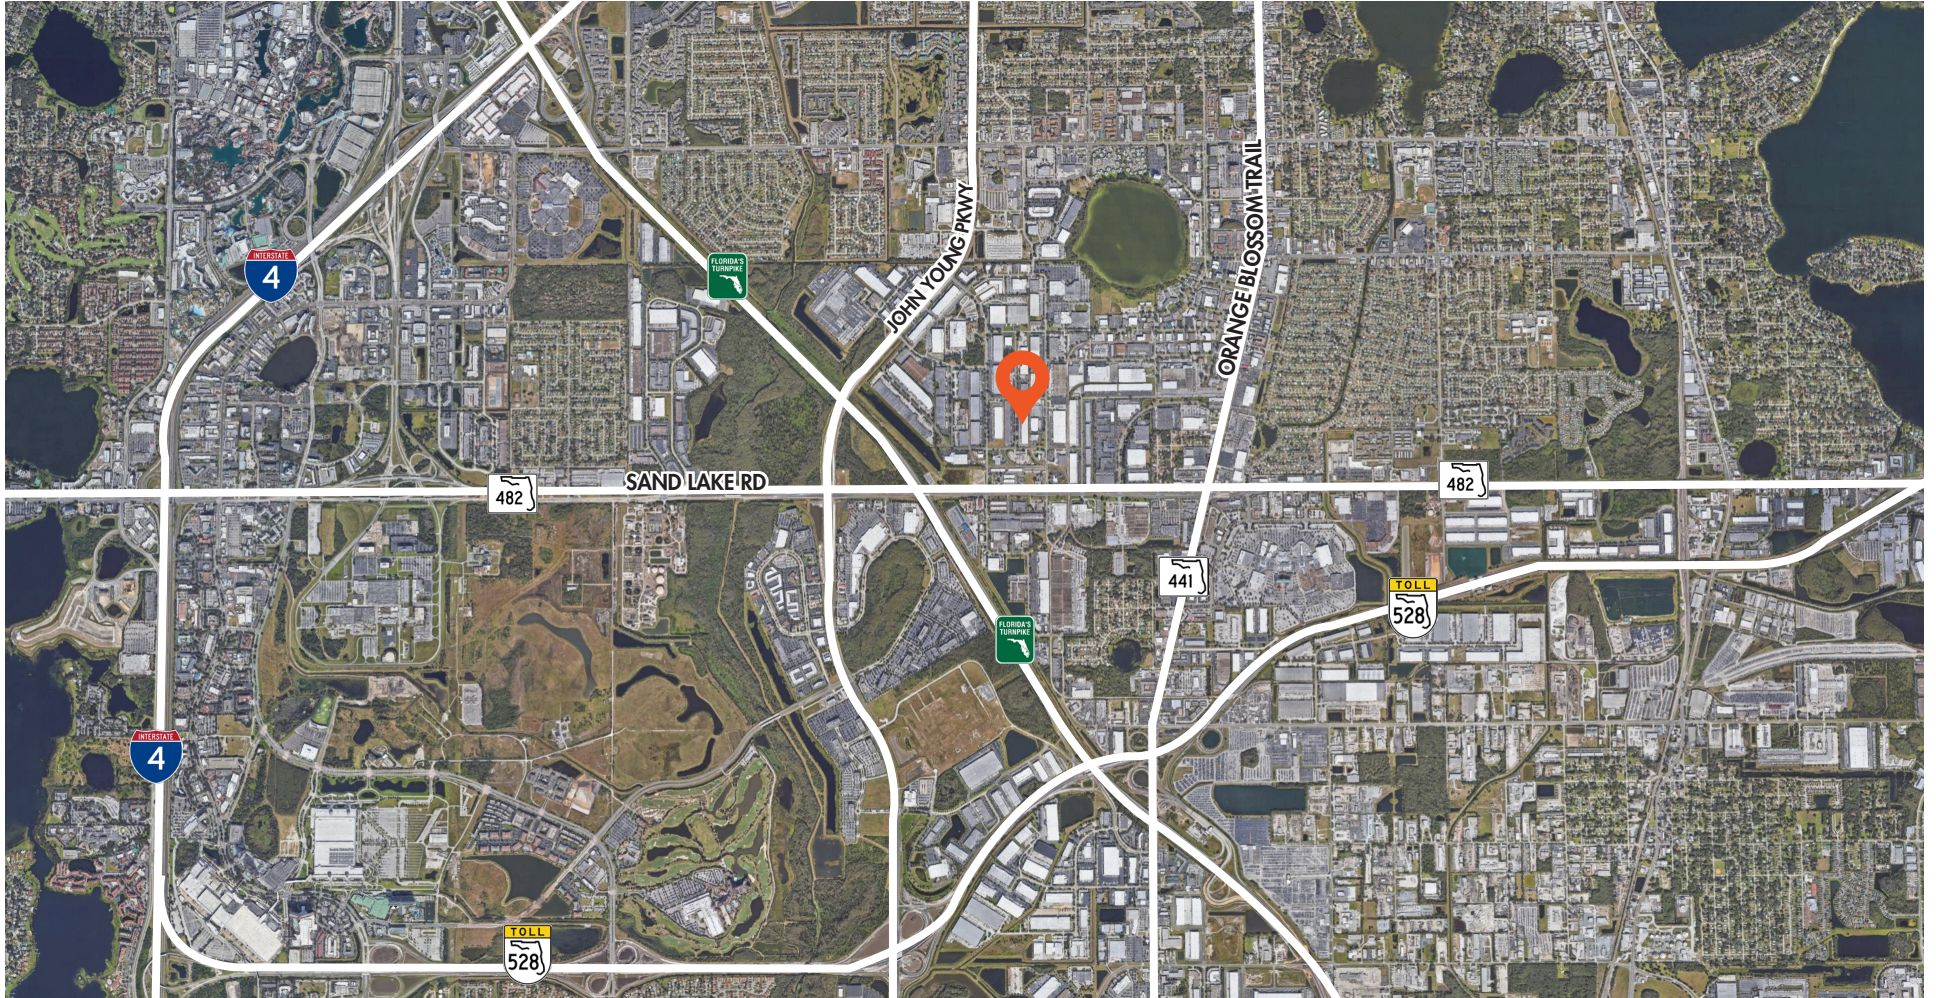

±13,401 AVAILABLE FOR LEASE

EXCHANGE I | 7509 EXCHANGE DRIVE, ORLANDO, FL

PROPERTY MAP

FOR MORE INFORMATION, PLEASE CONTACT:

JUSTIN RUBY, SIOR, CCIM | **407.540.7727**
Justin.Ruby@foundrycommercial.com
Licensed Real Estate Broker

JOEY WOODMAN | **407.748.5888**
Joey.Woodman@foundrycommercial.com
Licensed Real Estate Broker

TRAVIS HAMMOND | **407.401.1707**
Travis.Hammond@foundrycommercial.com
Licensed Real Estate Broker

EASTGROUP
PROPERTIES

FOUNDRY
COMMERCIAL

Although the information contained herein was provided by sources believed to be reliable, Foundry Commercial makes no representation, expressed or implied, as to its accuracy and said information is subject to errors, omissions or changes.

foundrycommercial.com