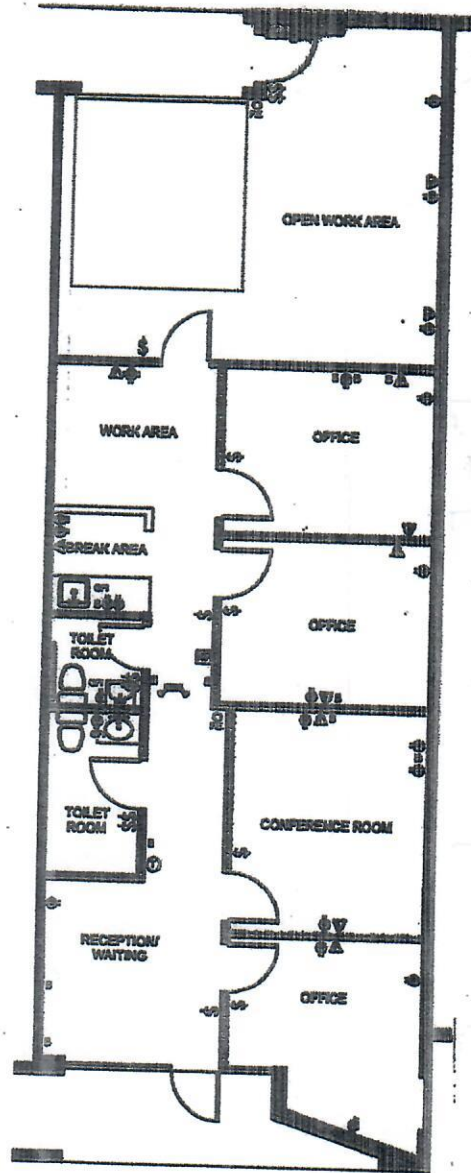

QUORUM CENTER

- SUITE 16 AS-BUILT

FLOOR PLAN
SCALE 1/8" = 1'-0"