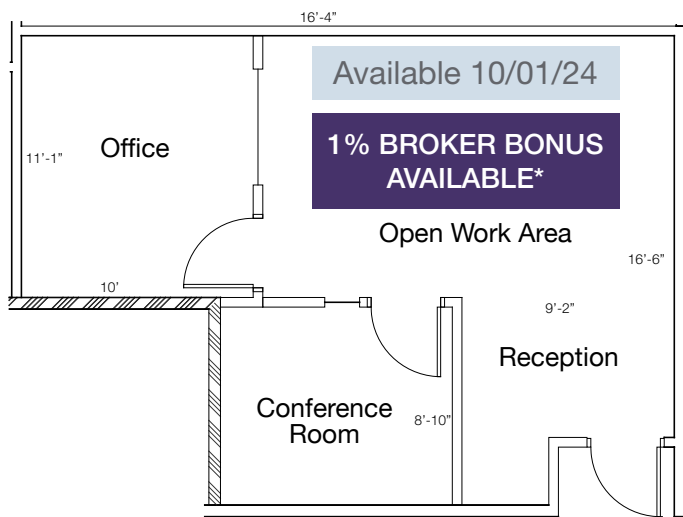

Available Spaces

Suite	RSF	Available
170	4,467	08/01/24
195	602	10/01/24
285	2,865	Now

BROKER BONUS:

1% Bonus to Co-Brokers*

SUMMER SPECIAL* Lease Rate

~~\$22.50/RSF Full Service~~
\$21.50/RSF Full Service*

Available 08/01/24

1% BROKER BONUS AVAILABLE*

Suite 195 - 602± RSF

Available 10/01/24

1% BROKER BONUS AVAILABLE*

1800 Pembroke Drive
Orlando, Florida 32810

Available Spaces Maitland Center Office Space Pembroke Commons

Suite 285 - 2,865± RSF

Completely Furnished:

- Conference room: table, (7) chairs, credenza
- Cubicles (16) including file cabinets
- Break room: table, (4) chairs, full-size refrigerator, water dispenser
- Office: desk, overhead cabinet, round table, (5) chairs