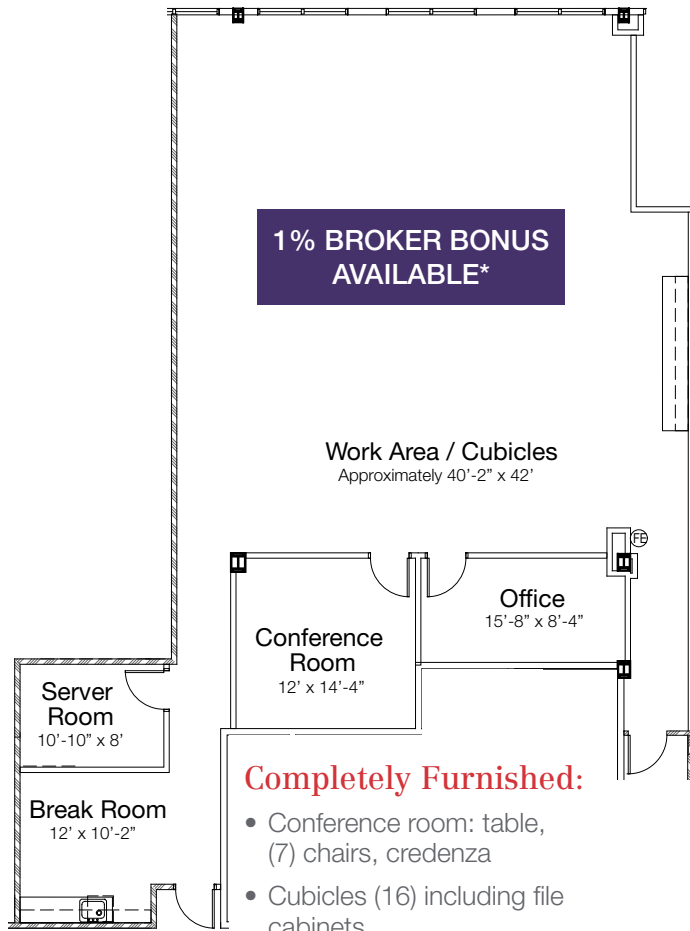

Available 08/01/24

1% BROKER BONUS AVAILABLE*

Suite 195 - 602± RSF

Available 10/01/24

1% BROKER BONUS AVAILABLE*

1800 Pembroke Drive
Orlando, Florida 32810

Available Spaces Maitland Center Office Space Pembroke Commons

Suite 285 - 2,865± RSF

Completely Furnished:

- Conference room: table, (7) chairs, credenza
- Cubicles (16) including file cabinets
- Break room: table, (4) chairs, full-size refrigerator, water dispenser
- Office: desk, overhead cabinet, round table, (5) chairs