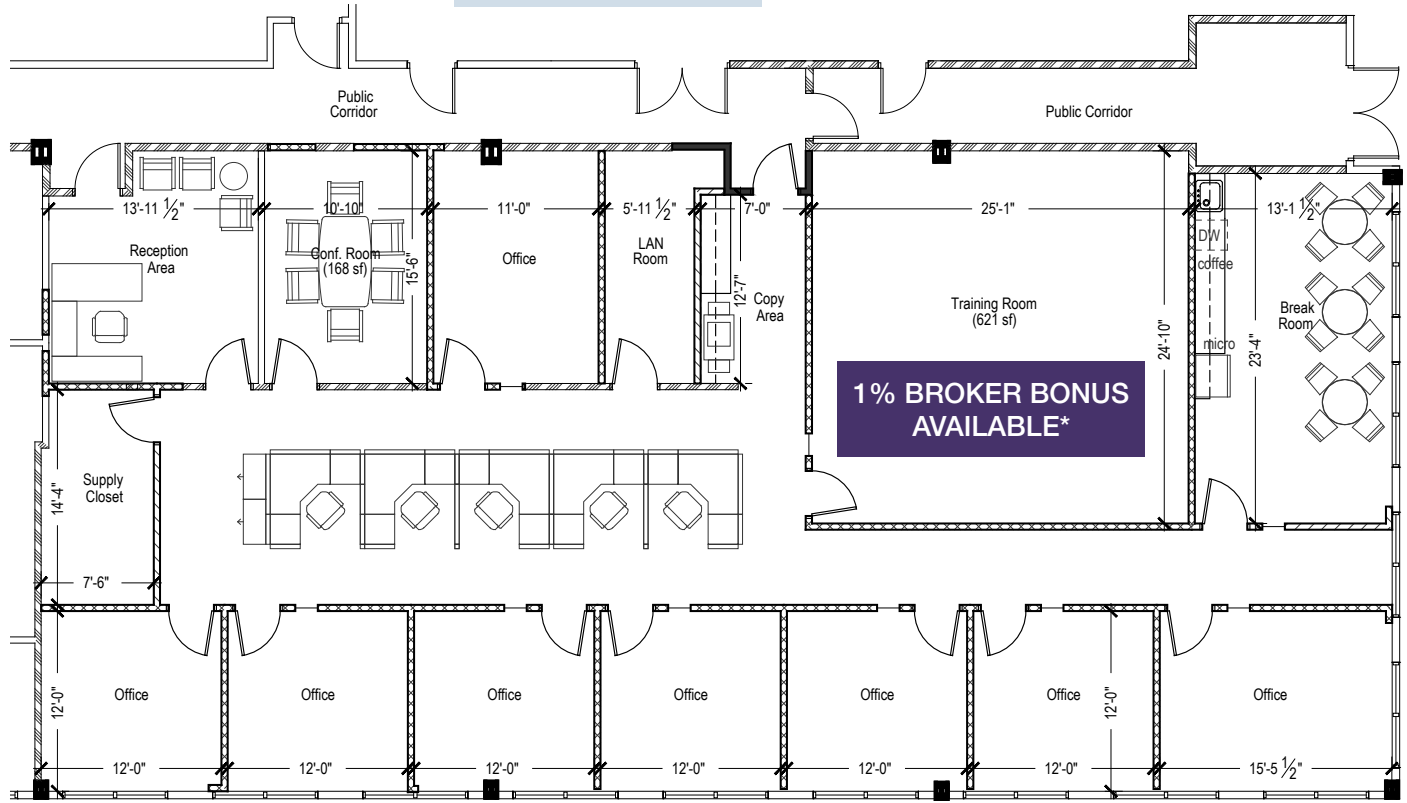

1800 Pembroke Drive
Orlando, Florida 32810

Available Spaces Maitland Center Office Space Pembroke Commons

Suite 170 - 4,467± RSF

Available 08/01/24