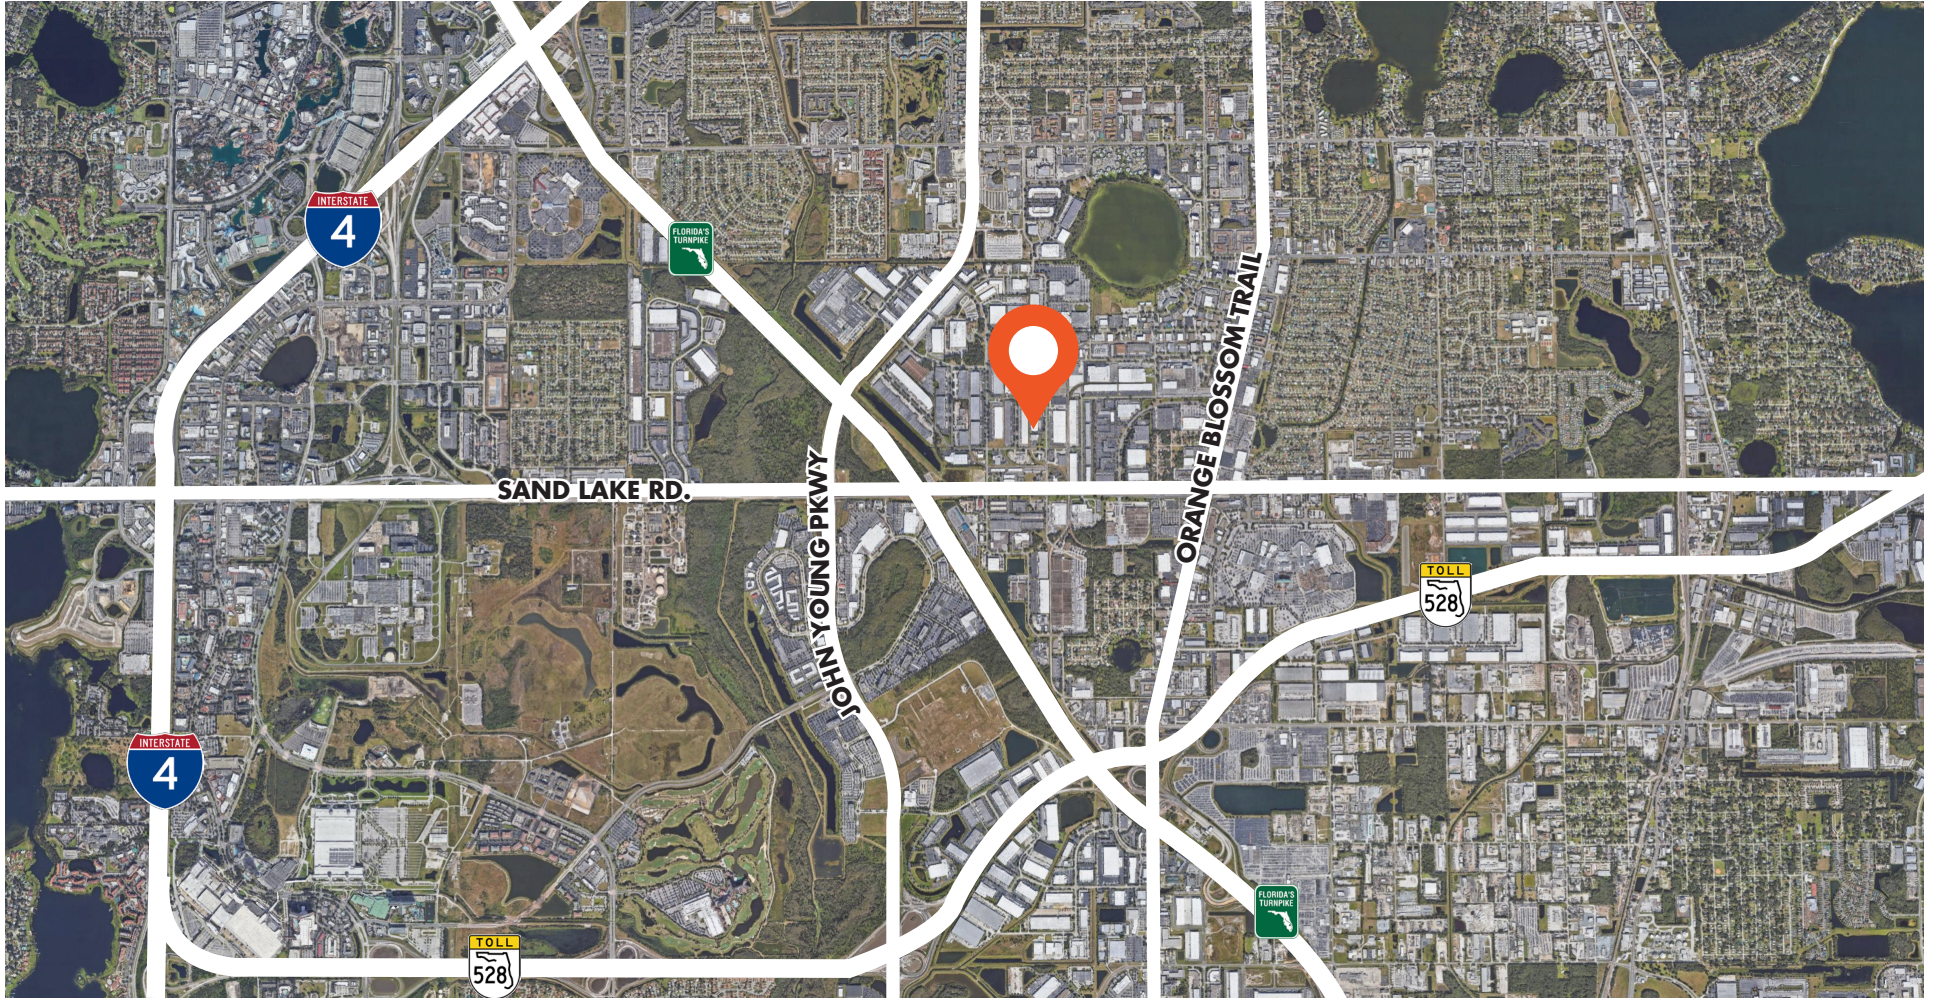

±5,050 AVAILABLE FOR LEASE

JOHN YOUNG COMMERCE CENTER II | 7003 PRESIDENTS DR, ORLANDO, FL

PROPERTY MAP

FOR MORE INFORMATION, PLEASE CONTACT:

JUSTIN RUBY, SIOR, CCIM | **407.540.7727**
Justin.Ruby@foundrycommercial.com
Licensed Real Estate Broker

JOEY WOODMAN | **407.748.5888**
Joey.Woodman@foundrycommercial.com
Licensed Real Estate Broker

TRAVIS HAMMOND | **407.401.1707**
Travis.Hammond@foundrycommercial.com
Licensed Real Estate Broker

EASTGROUP
PROPERTIES

FOUNDRY
COMMERCIAL

Although the information contained herein was provided by sources believed to be reliable, Foundry Commercial makes no representation, expressed or implied, as to its accuracy and said information is subject to errors, omissions or changes.

foundrycommercial.com