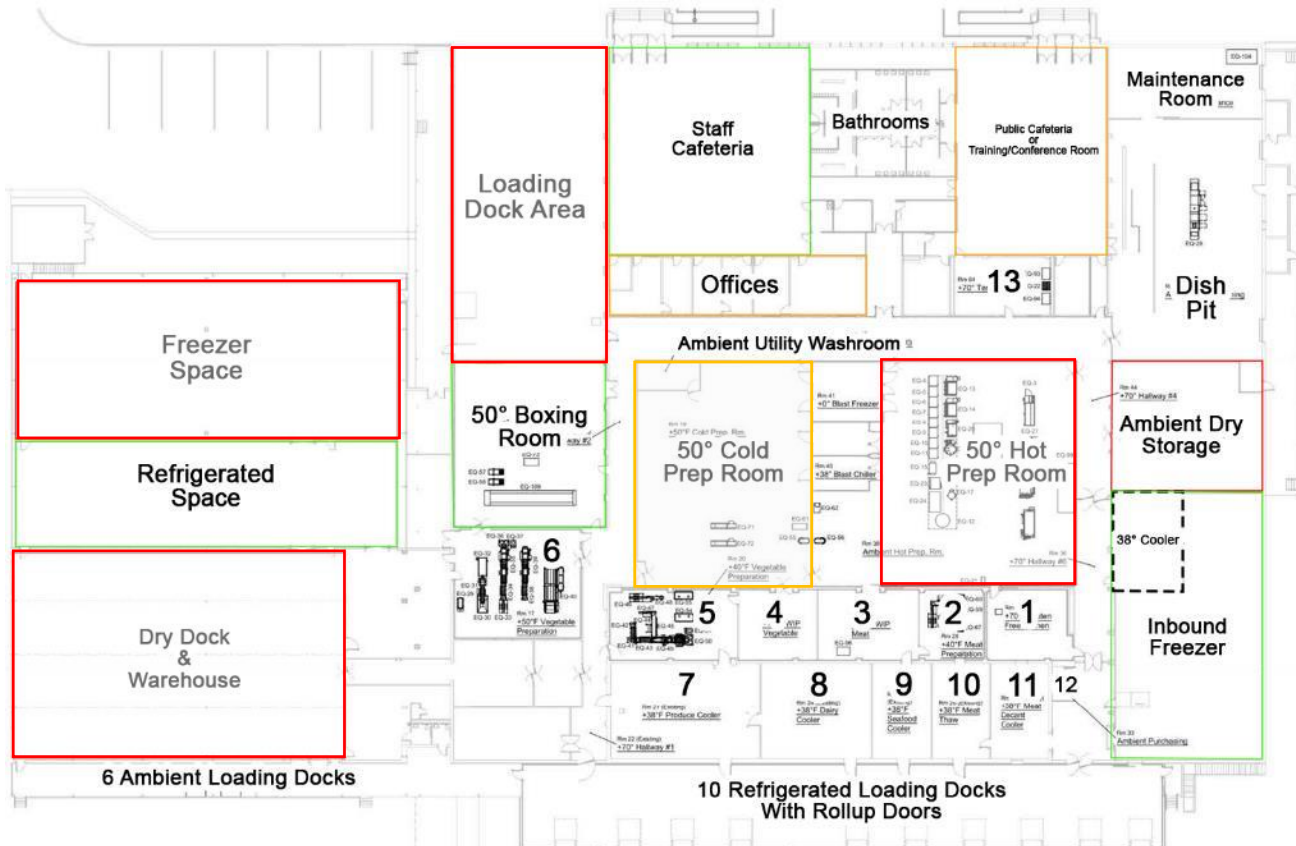

## FLOORPLAN

1. 70° Gluten Free Kitchen
2. 40° Meat Prep Area
3. 40° Meat
4. 40° Vegetable
5. 40° Vegetable Prep Area
6. 50° Vegetable Prep Area
7. 38° Produce Cooler
8. 38° Dairy Cooler
9. 38° Seafood Cooler
10. 38° Meat Thawing Cooler
11. 38° Decant Cooler
12. Office
13. 70° Test Kitchen