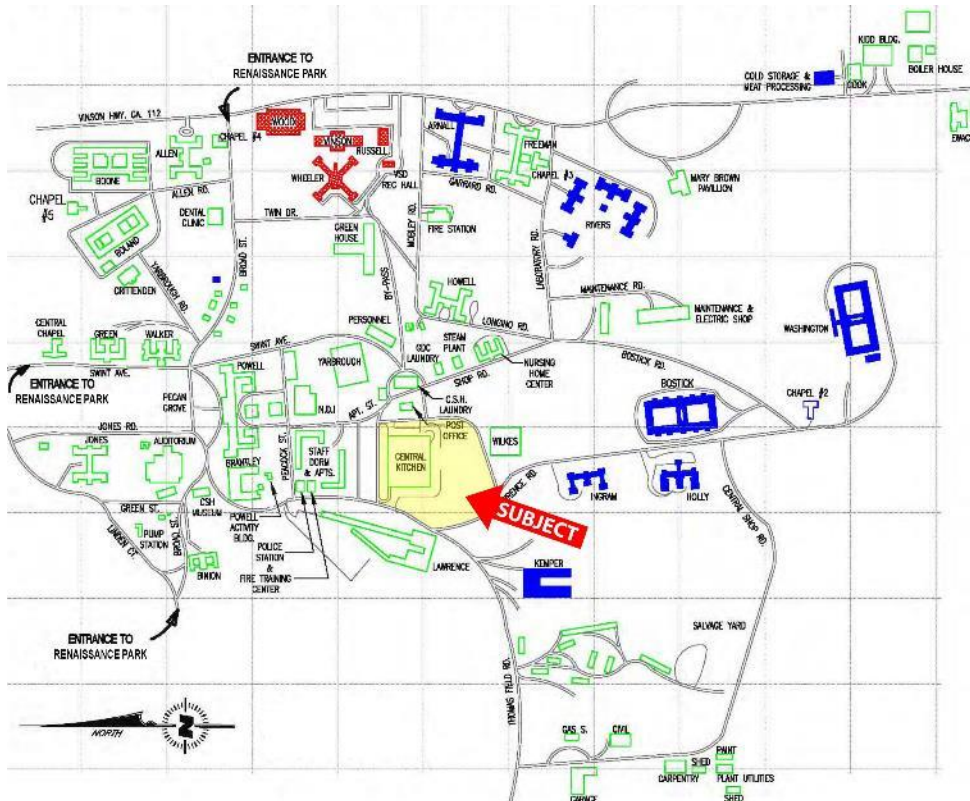

RENAISSANCE PARK SITE MAPS

CONTACT

Patty Burns, CCIM, ALC
478-746-9421 Office
478-951-5100 Cell
patty@fickling.com

Trip Wilhoit, CCIM, ALC
478-746-9421 Office
478-960-4080 Cell
trip@fickling.com

577 Mulberry St, Suite 1100
Macon, GA 31201
478.746.9421 Office
<https://commercial.fickling.com>