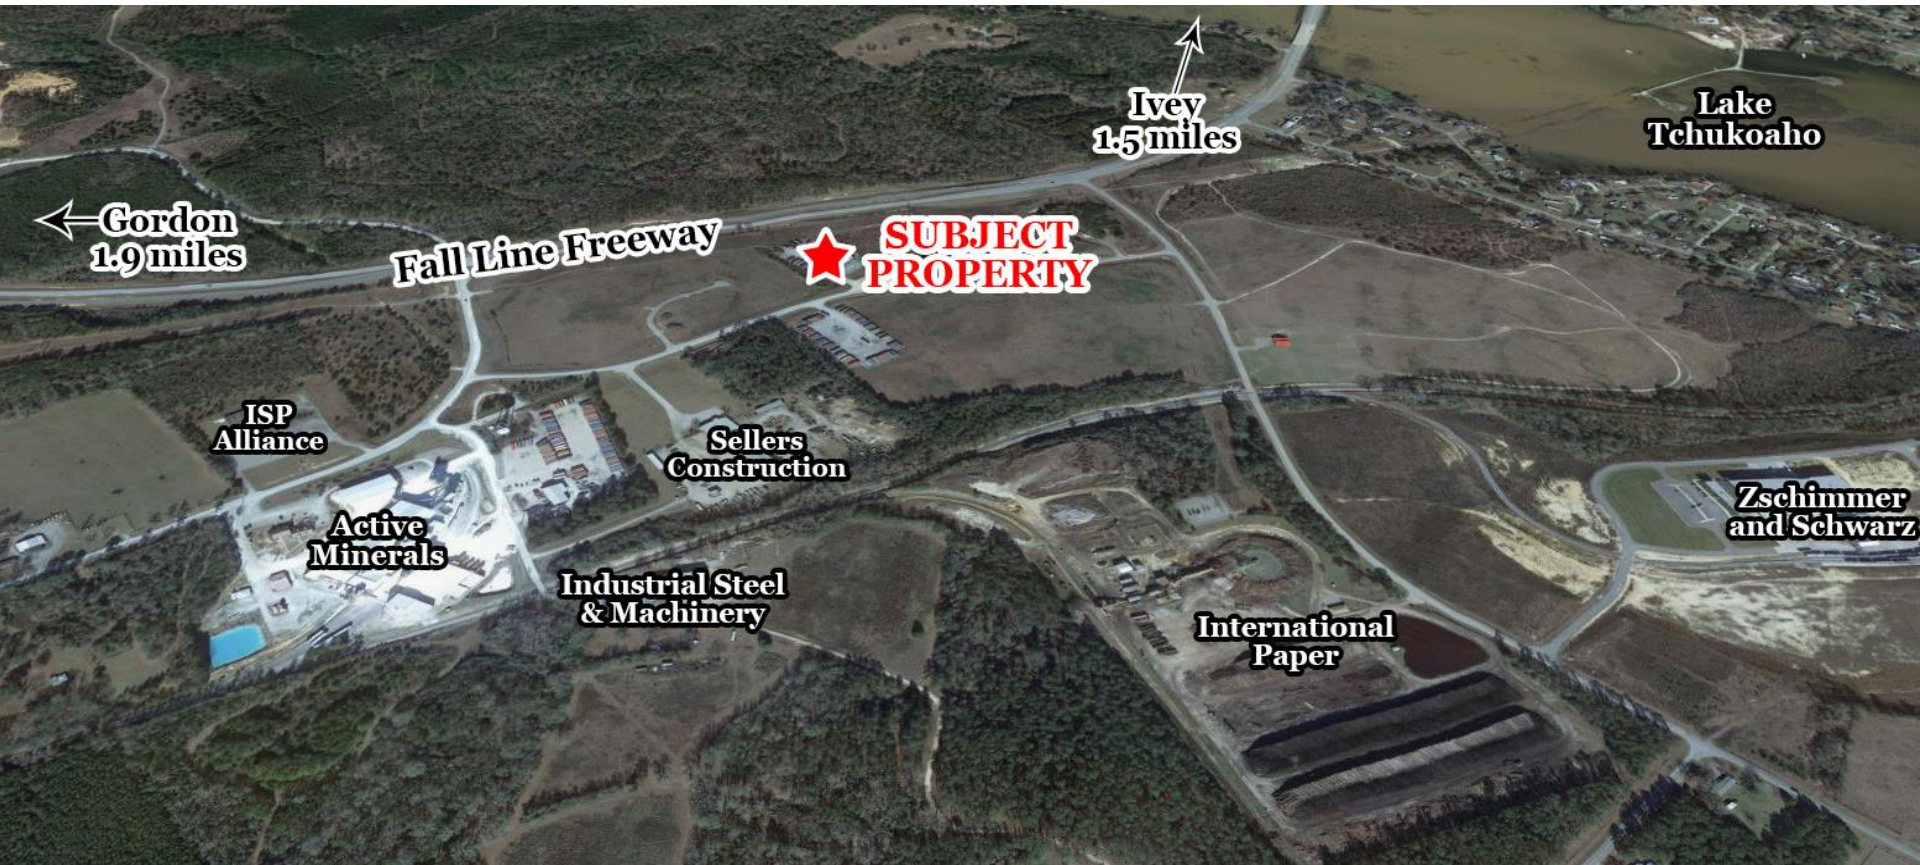

## NEARBY BUSINESSES

Nearby businesses include International Paper, Zschimmer and Schwarz, Inc., Sellers Construction, Active Minerals, Industrial Steel and Machinery, ISP Alliance, and industrial businesses.

## LOCATION

Conveniently located in the industrial area of the Fall Line Freeway. The Fall Line Freeway (State Route 540) is a 215-mile-long highway from Columbus, GA to Augusta GA. Also known as the "Middle Georgia Corridor." Site is just minutes away from both Gordon, GA and Ivey, GA.

## PROPERTY AERIAL