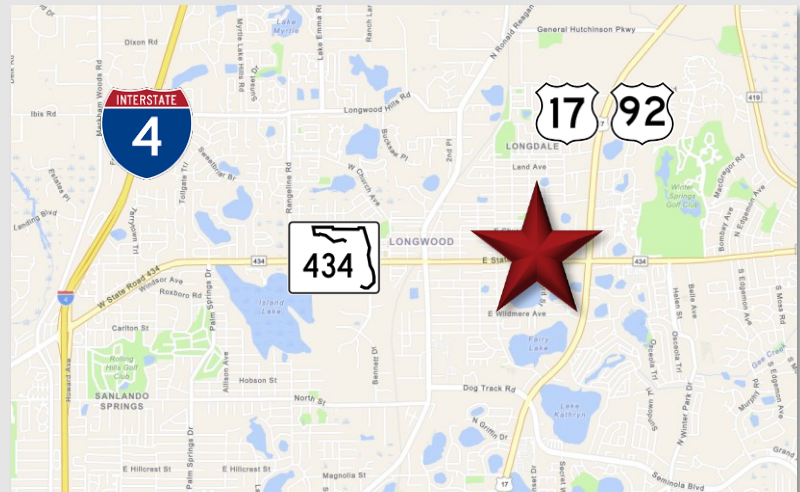

Shoppes at Village Square

851 E SR 434, Longwood, FL 32750

LOCATION DETAILS

Located on East State Road 434 with a traffic count of over 23,000 cars per day. Adjacent to Truist Bank and First Baptist Church of Longwood, and directly across from AutoZone Auto Parts. Less than 4 miles from I-4 and in close proximity to major thoroughfares such as US Hwy 17-92 and Ronald Reagan Blvd, offering easy access from all over Central Florida.

PROPERTY DETAILS

- **±61,200 SF** Retail Plaza
- Major tenants include O'Reilly Auto Parts and Sherwin-Williams Paint Store
- Monument and storefront signage available
- 246 Shared parking spaces
- **900 - 5,400± SF Spaces Available**

2022 DEMOGRAPHICS

	1-MILE	3-MILE	5-MILE
Population	10,329	73,192	206,658
Average HH Income	\$73,685	\$90,846	\$102,300
Median HH Income	\$57,311	\$68,553	\$72,935

CONTACT FOR MORE INFORMATION

Marie Shorey, CCIM
(407) 383-8142
marie@palkiper.com