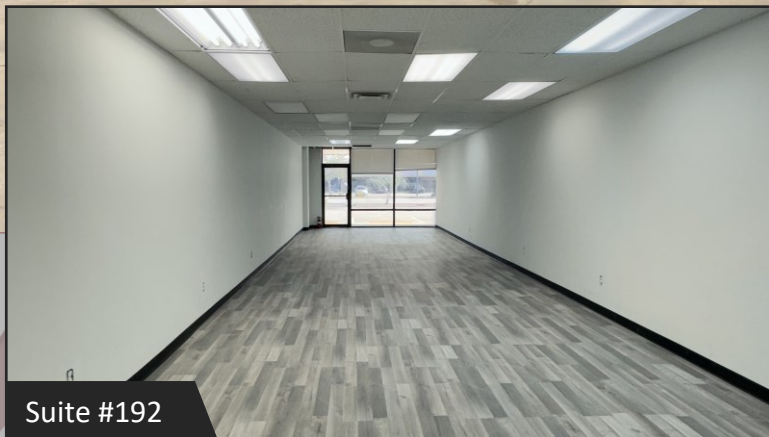

Shoppes at Village Square

851 E SR 434, Longwood, FL 32750

Suite #192

CONTACT FOR MORE INFORMATION

Marie Shorey, CCIM

(407) 383-8142

marie@palkiper.com