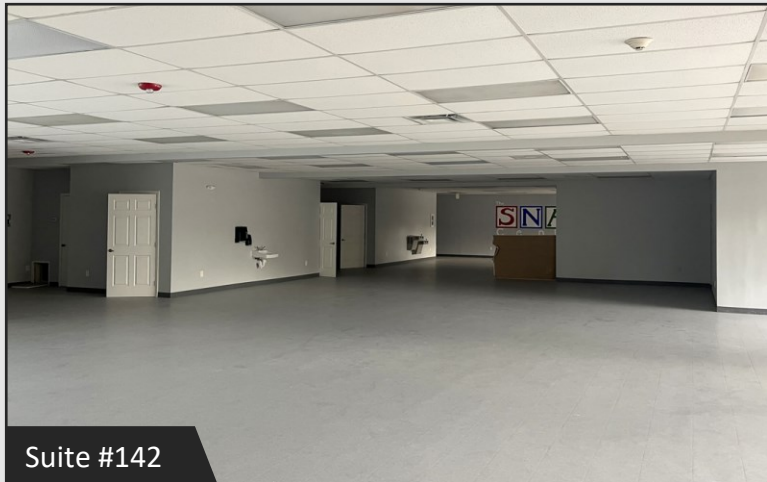

Suite #142

Shoppes at Village Square

851 E SR 434, Longwood, FL 32750

Palkiper
Commercial Real Estate Services
Licensed Real Estate Broker

Suite #142