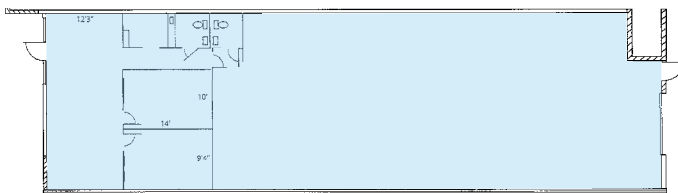

For Lease

Office/Flex Warehouse Space

3600 S Congress Avenue

Availabilities

Click Floor
Plan to View
Larger

Unit A
±2,890 SF

Unit G
±2,945 SF

Location Aerial