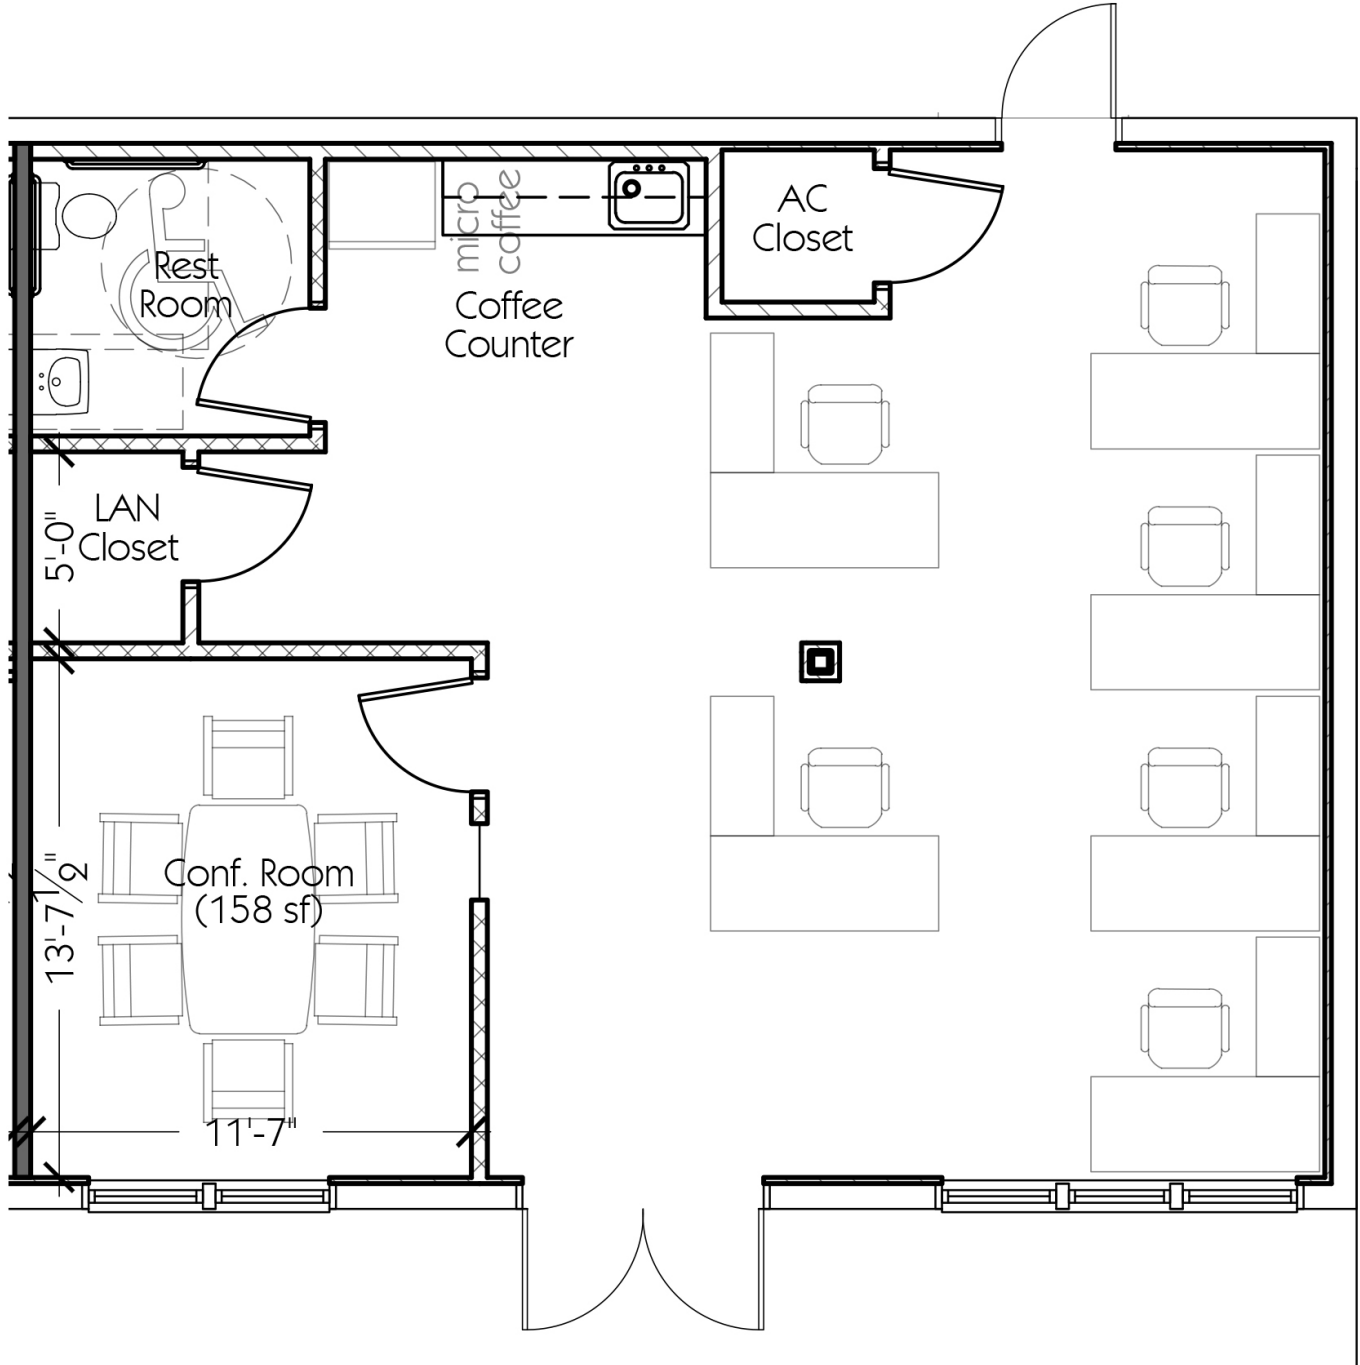

OFFICE SPACE

126 E State Road 434, Winter Springs, FL 32708

FLOORPLAN

1209 Edgewater Drive, Suite 100 | Orlando, FL 32804 | 407.206.7300 | www.bywater.com

The information contained herein was obtained from sources deemed reliable and is assumed to be correct. It is not guaranteed by The Bywater Company.