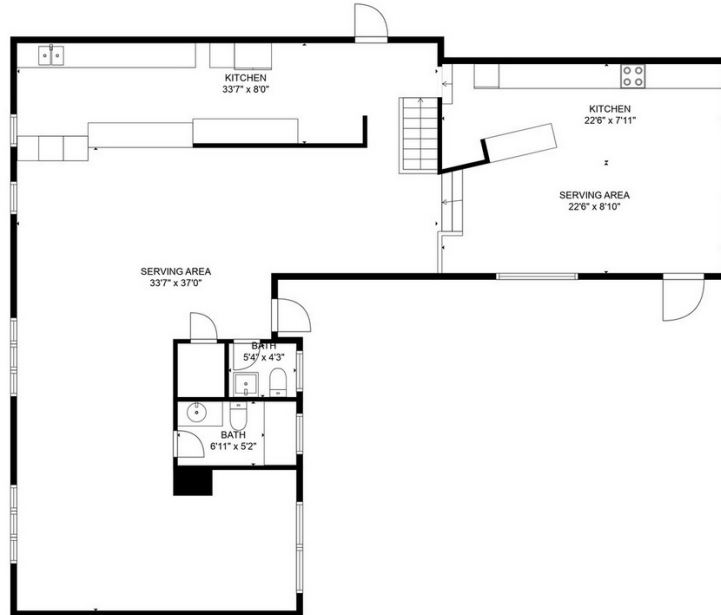

Sandwich & Ice Cream Restaurant

4911 West Elm Street (Route 120) McHenry, IL 60050

For Sale

RETAIL

[CLICK HERE TO VIEW OUR WEBSITE](#)

No warranty or representation is made as to the accuracy of the foregoing information. Terms of sale or lease and availability are subject to change or withdrawal without notice. This document is for information purposes only. No offer of sub-agency is being made.

Senior Broker
Bruce Kaplan

BruceK@PremierCommercialRealty.com
O: 847.854.2300 xx20 C: 847.507.1759

Broker Associate
Shari Haefner

ShariH@premiercommercialrealty.com
O: 847.854.2300 x18 C: 312.671.3600

www.PremierCommercialRealty.com | 847.854.2300 | 9225 S. Route 31, Lake in the Hills, IL 60156