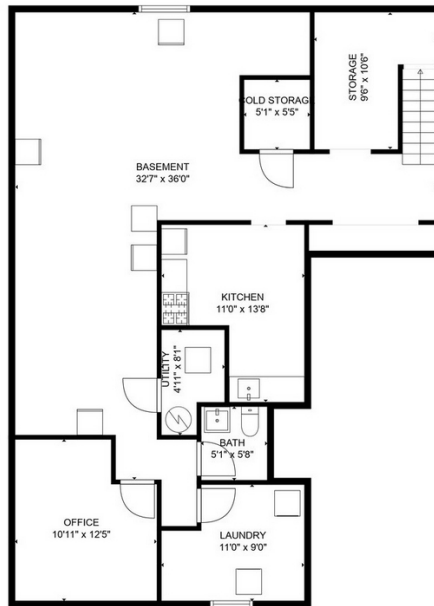

Sandwich & Ice Cream Restaurant

4911 West Elm Street (Route 120) McHenry, IL 60050

For Sale

RETAIL

[CLICK HERE TO VIEW OUR WEBSITE](#)

No warranty or representation is made as to the accuracy of the foregoing information. Terms of sale or lease and availability are subject to change or withdrawal without notice. This document is for information purposes only. No offer of sub-agency is being made.

Senior Broker
Bruce Kaplan

BruceK@PremierCommercialRealty.com
O: 847.854.2300 xx20 C: 847.507.1759

Broker Associate
Shari Haefner

ShariH@premiercommercialrealty.com
O: 847.854.2300 x18 C: 312.671.3600

www.PremierCommercialRealty.com | 847.854.2300 | 9225 S. Route 31, Lake in the Hills, IL 60156