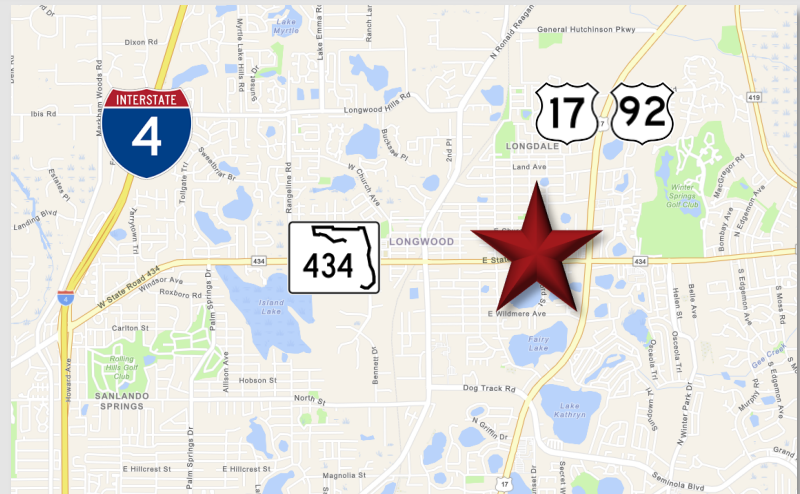

# Shoppes at Village Square

851 E SR 434, Longwood, FL 32750

## LOCATION DETAILS

Located on East State Road 434 with a traffic count of over 23,000 cars per day. Adjacent to Truist Bank and First Baptist Church of Longwood, and directly across from AutoZone Auto Parts. Less than 4 miles from I-4 and in close proximity to major thoroughfares such as US Hwy 17-92 and Ronald Reagan Blvd, offering easy access from all over Central Florida.

### 2022 DEMOGRAPHICS

	1-MILE	3-MILE	5-MILE
Population	10,329	73,192	206,658
Average HH Income	\$73,685	\$90,846	\$102,300
Median HH Income	\$57,311	\$68,553	\$72,935