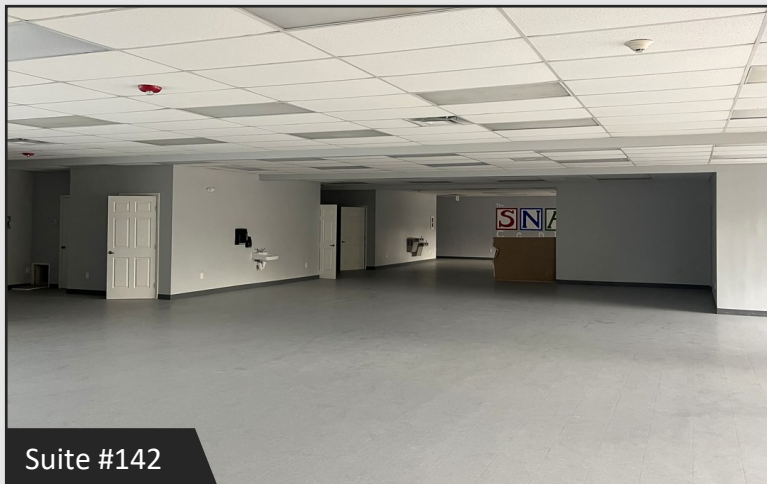

Suite #142

Shoppes at Village Square

851 E SR 434, Longwood, FL 32750

Palkiper
Commercial Real Estate Services
Licensed Real Estate Broker

Suite #142