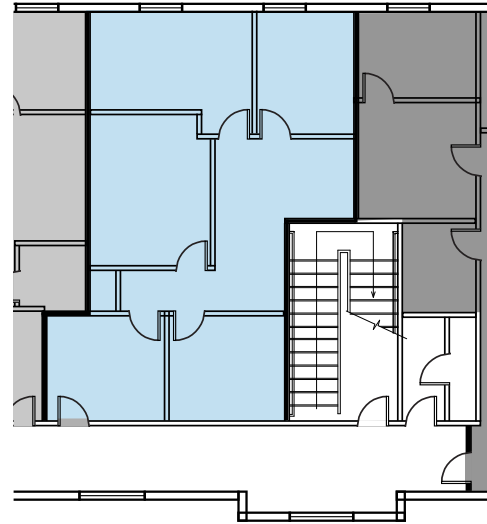

## Office Building

Lake Mary, Florida 32746

Suite 300 - 2,849± SF

Suite 340 - 1,219± SF

Ample Parking

Frontage on Lake Mary Blvd