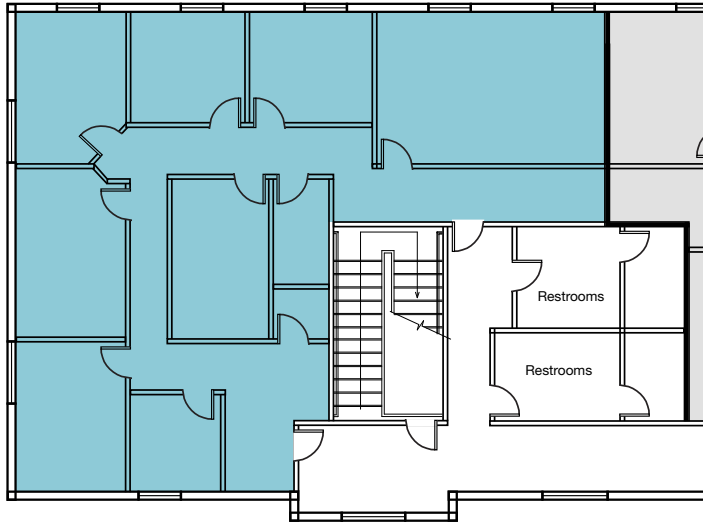

## Office Building

Lake Mary, Florida 32746

Suite 300 - 2,849± SF

Suite 340 - 1,219± SF

Ample Parking

Frontage on Lake Mary Blvd