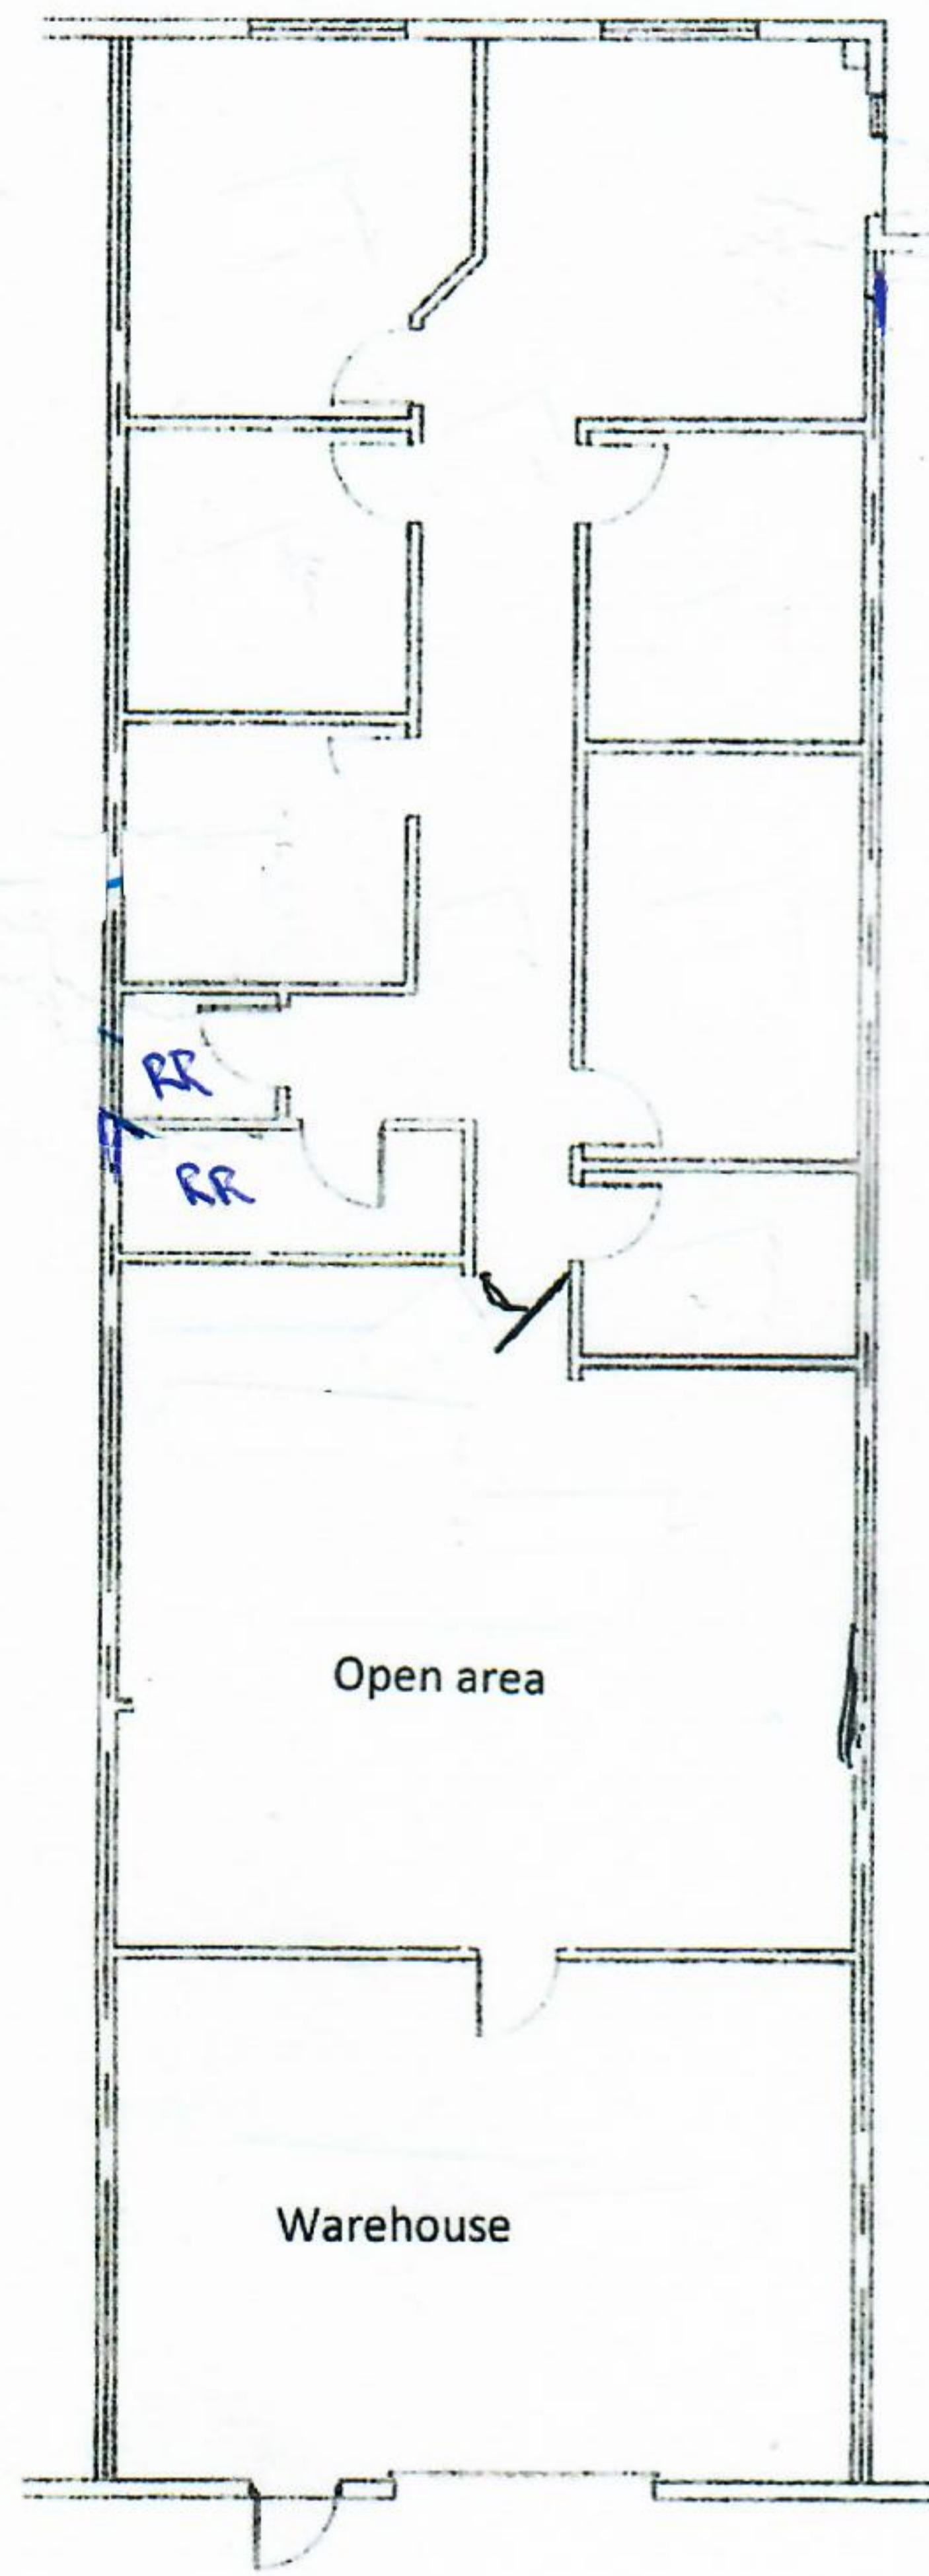

PARKE 33  
4370 BARRETT BOULEVARD  
OKLAHOMA CITY, OK 73118

BUILDING I  
SUITES 4310  
268 SQ. FEET

216324

AS-BUILT FLOOR PLAN  
THIS IS NOT A SURVEY. ALL DIMENSIONS ARE  
APPROXIMATE AND SUBJECT TO FIELD VERIFICATION.

Open area

Warehouse

RR

RR