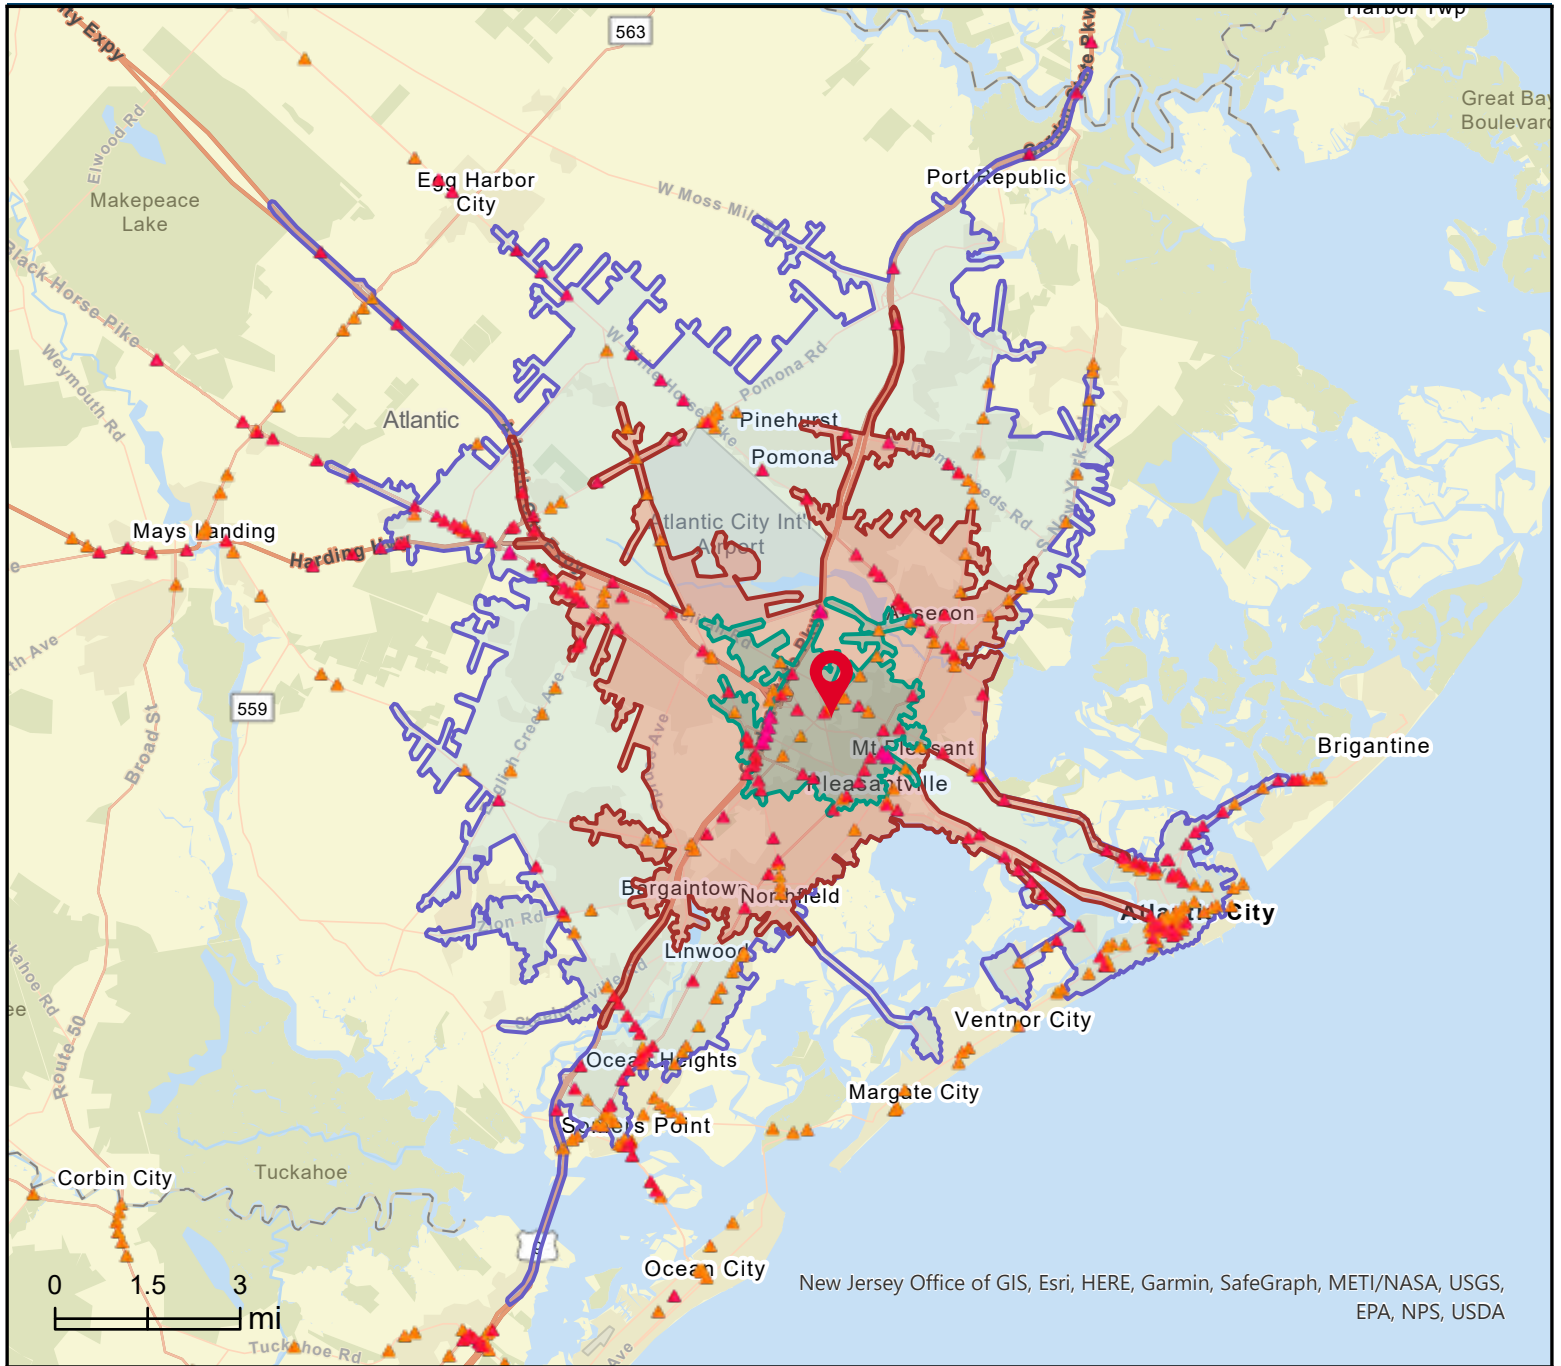

# Traffic Count Map

2628 Fire Rd, Egg Harbor Township, New Jersey, 08234  
Drive Time: 5, 10, 15 minute radii

Prepared by Joshua Levin, CCIM

Latitude: 39.40871

Longitude: -74.53728

- Average Daily Traffic Volume**
- ▲ Up to 6,000 vehicles per day
  - ▲ 6,001 - 15,000
  - ▲ 15,001 - 30,000
  - ▲ 30,001 - 50,000
  - ▲ 50,001 - 100,000
  - ▲ More than 100,000 per day