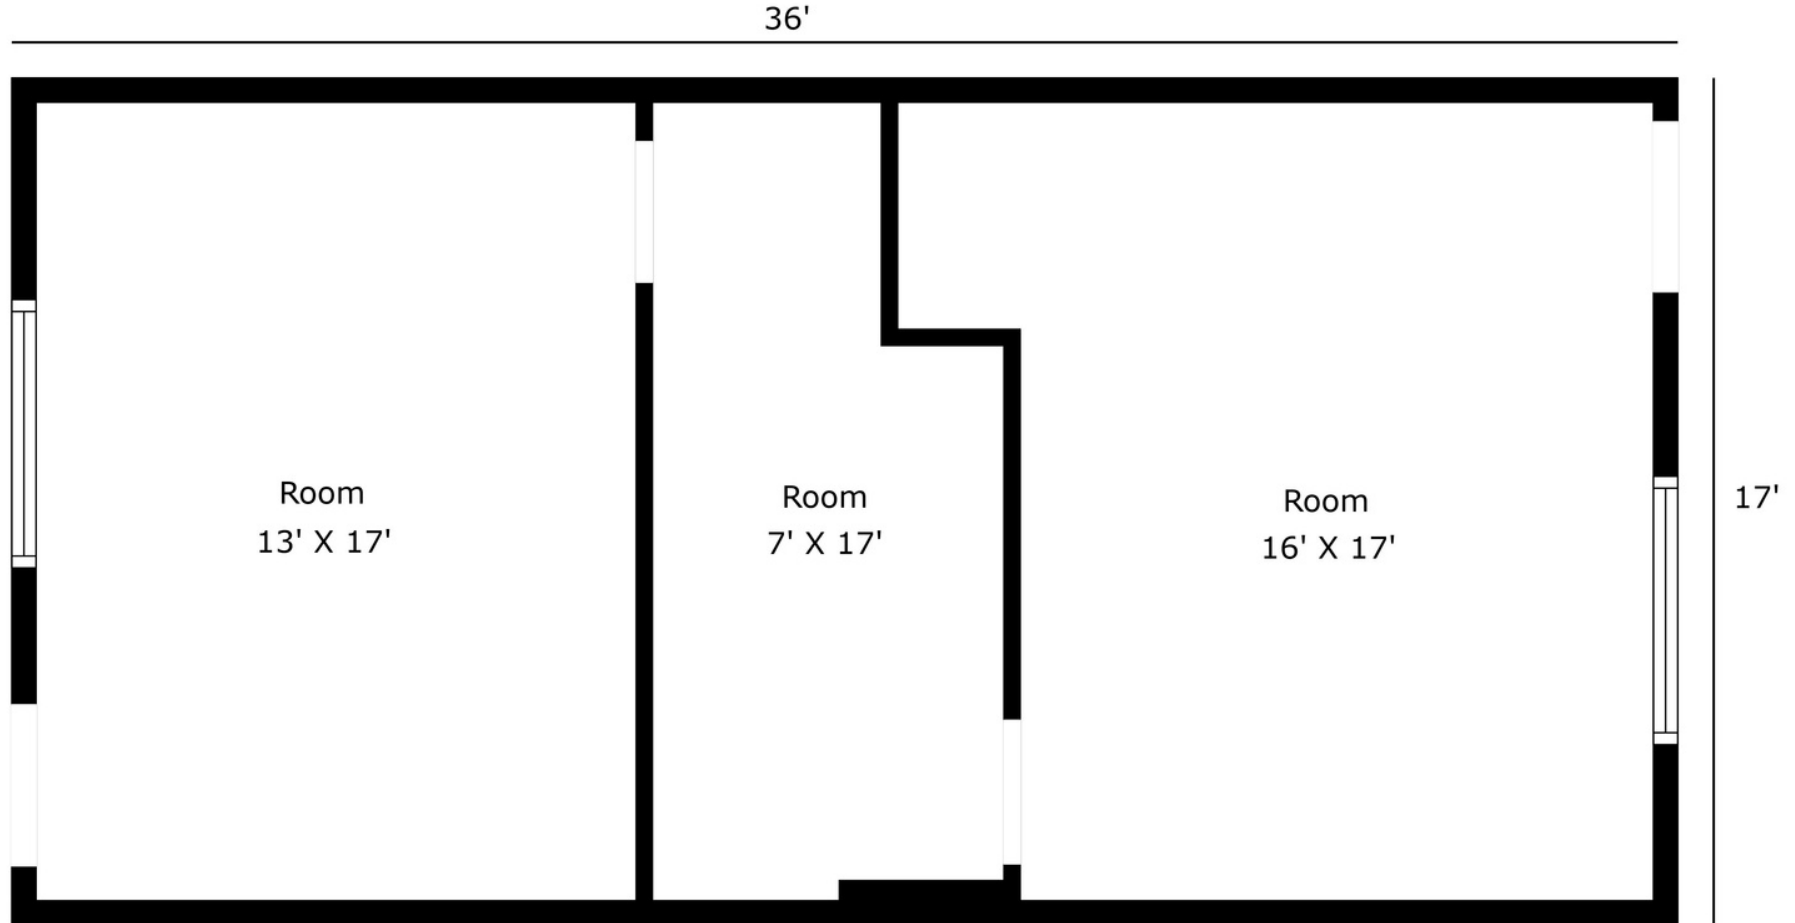

Unit I

Accessed To:  
Shared Restroom  
Shared Kitchen

Total: 612 Sq Ft