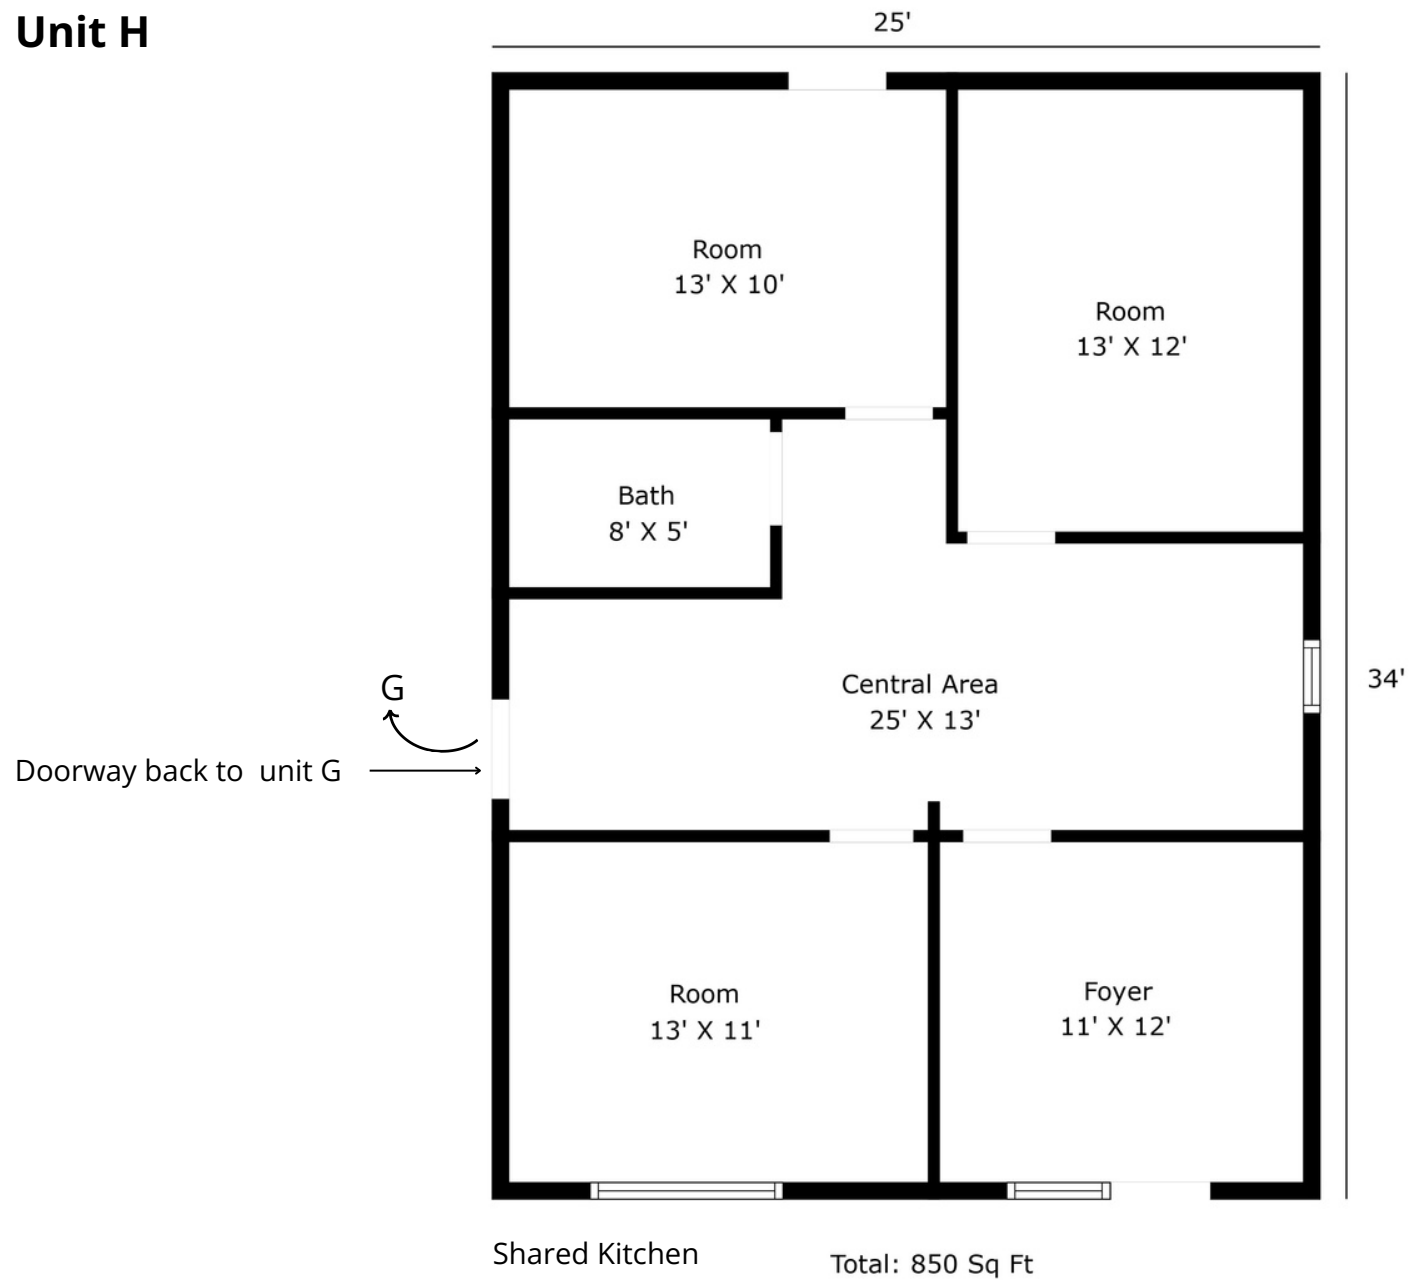

Unit H

Shared Kitchen

Total: 850 Sq Ft