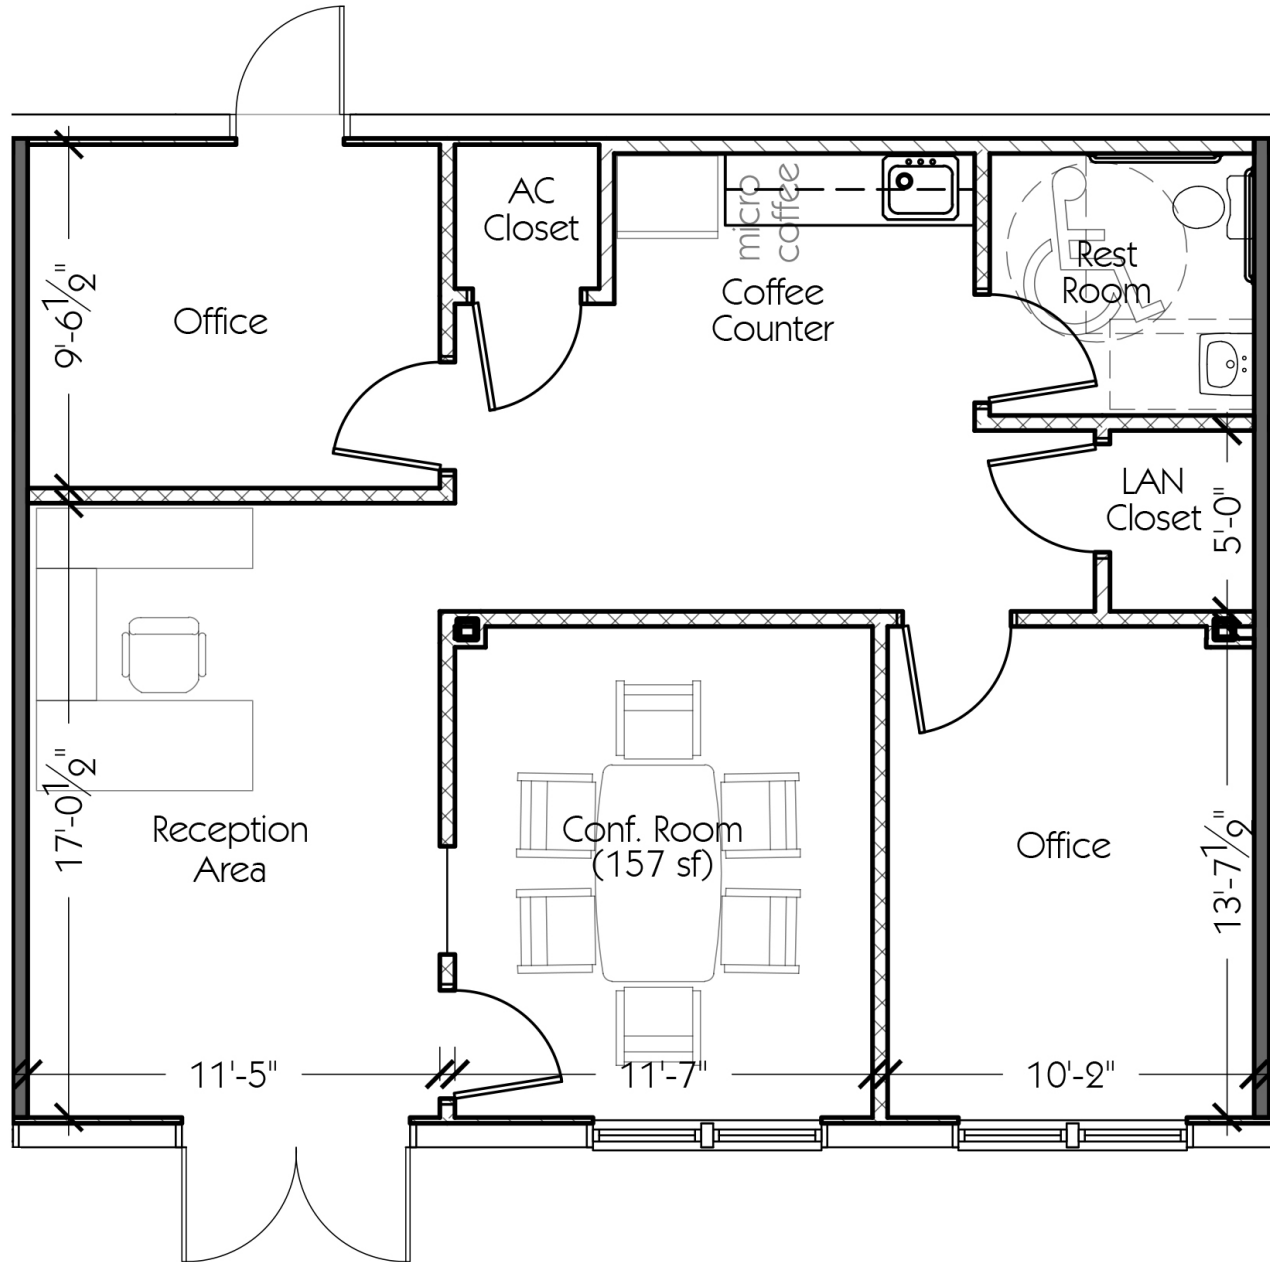

OFFICE SPACE

126 E State Road 434, Winter Springs, FL 32708

FLOORPLAN

1209 Edgewater Drive, Suite 100 | Orlando, FL 32804 | 407.206.7300 | www.bywater.com

The information contained herein was obtained from sources deemed reliable and is assumed to be correct. It is not guaranteed by The Bywater Company.