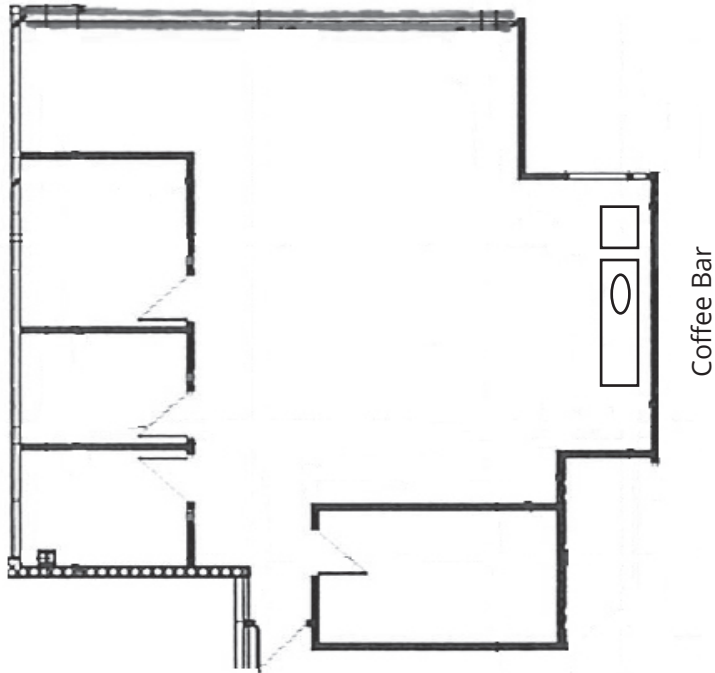

Suite 135 - 2,725± rsf

KEY PLAN

Emily Zinaich, Senior Vice President
D 407 440 6641
C 407 230 8797
emily.zinaich@avisonyoung.com

Suite 200 - 4,546± sf

KEY PLAN

Emily Zinaich, Senior Vice President
D 407 440 6641
C 407 230 8797
emily.zinaich@avisonyoung.com

Suite 201 - 3,643± sf

KEY PLAN

Emily Zinaich, Senior Vice President
D 407 440 6641
C 407 230 8797
emily.zinaich@avisonyoung.com

Suite 203 - 1,830± sf

Move-In Ready Suite

- New ceiling tiles, LED lighting and coffee bar
- Existing Conference Room and private offices
- Open area

KEY PLAN

Emily Zinaich, Senior Vice President
D 407 440 6641
C 407 230 8797
emily.zinaich@avisonyoung.com

Suite 205 - 2,465± sf
Available July 1, 2024

KEY PLAN

Emily Zinaich, Senior Vice President
D 407 440 6641
C 407 230 8797
emily.zinaich@avisonyoung.com