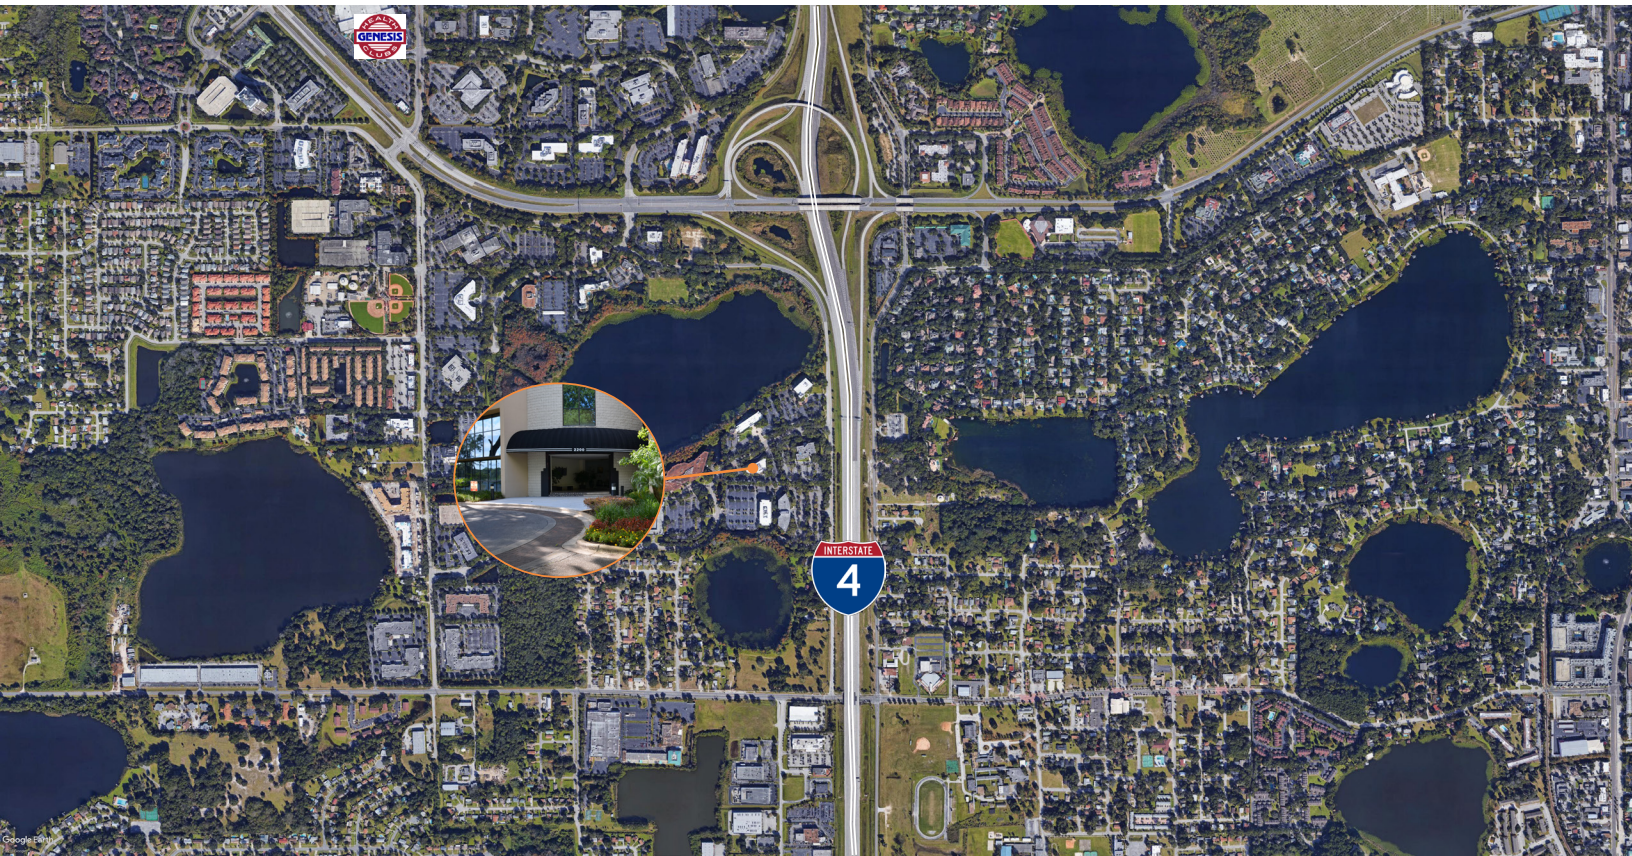

**AVISON
YOUNG**

For Lease Lake Lucien Executive Center

2200 Lucien Way
Maitland, FL 32751

Emily Zinaich, Senior Vice President
D 407 440 6641
C 407 230 8797
emily.zinaich@avisonyoung.com