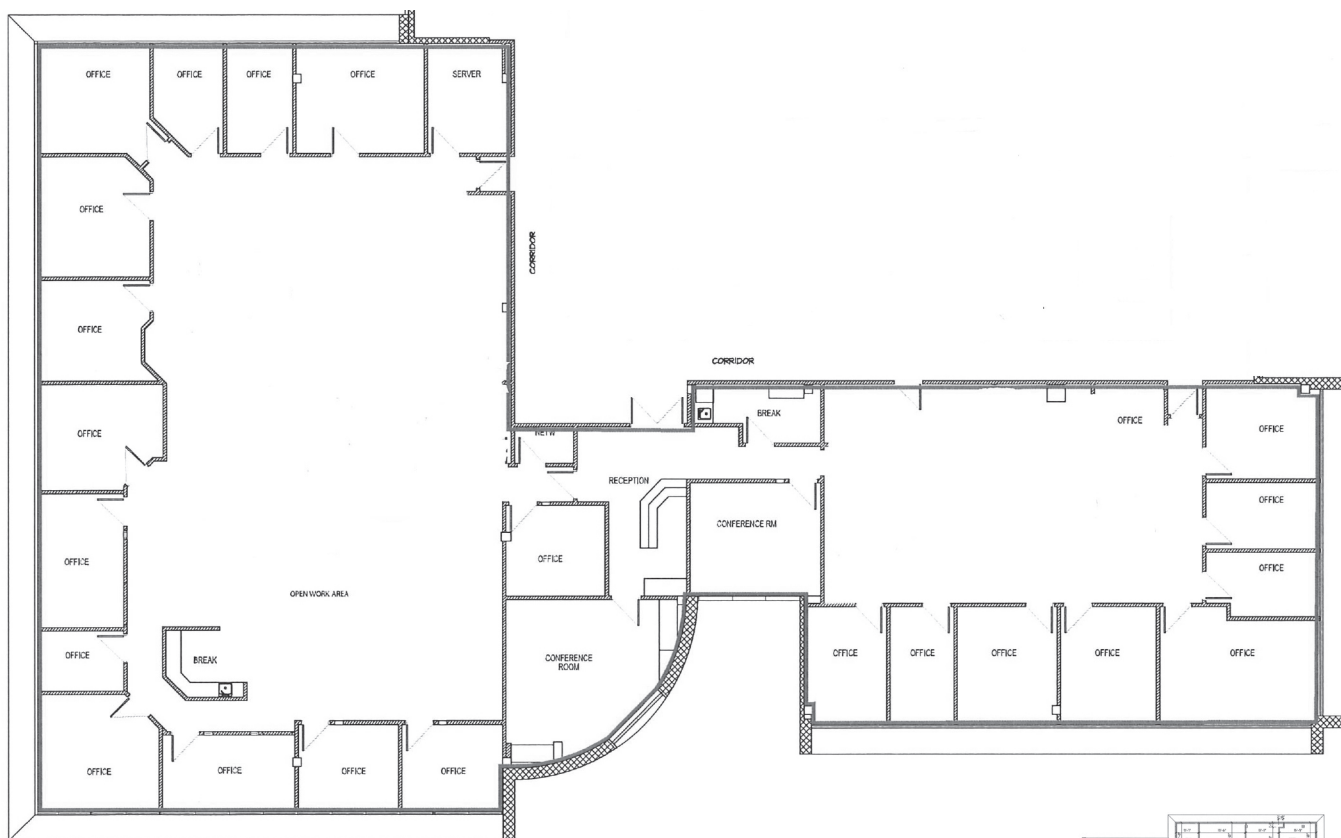

Suite 320 - 656± sf

KEY PLAN

Emily Zinaich, Senior Vice President
D 407 440 6641
C 407 230 8797
emily.zinaich@avisonyoung.com

Suite 340 - 2,599± sf

KEY PLAN

Emily Zinaich, Senior Vice President
D 407 440 6641
C 407 230 8797
emily.zinaich@avisonyoung.com

Suite 350 - 10,102± sf

KEY PLAN

Emily Zinaich, Senior Vice President
D 407 440 6641
C 407 230 8797
emily.zinaich@avisonyoung.com

Suite 350 - Can be Subdivided

Emily Zinaich, Senior Vice President
D 407 440 6641
C 407 230 8797
emily.zinaich@avisonyoung.com