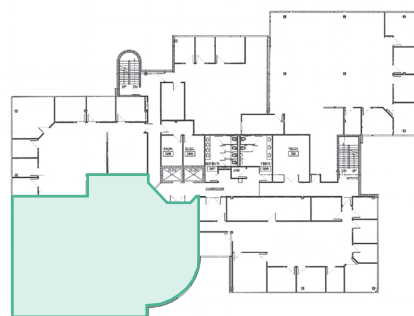

Property Highlights

- 4-story class B office building totaling 59,798± sf
- 656± sf - 10,102± sf available
- Renovated lobby with seating
- Shared building conference room available to tenants
- Visible from Interstate-4
- Minutes to Downtown Orlando
- Nearby amenities include the Genesis Health Club, Sam Snead's Tavern and other restaurants
- Abundant parking

Suite 135 - 2,725± rsf

KEY PLAN

Emily Zinaich, Senior Vice President
D 407 440 6641
C 407 230 8797
emily.zinaich@avisonyoung.com

Suite 200 - 4,546± sf

KEY PLAN

Emily Zinaich, Senior Vice President
D 407 440 6641
C 407 230 8797
emily.zinaich@avisonyoung.com