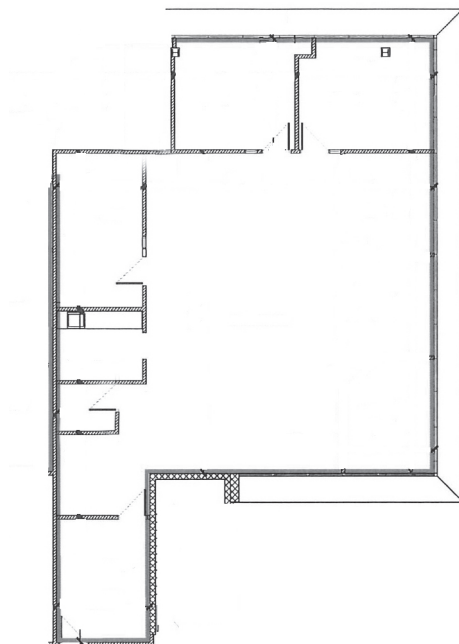

Suite 201 - 3,643± sf

KEY PLAN

Emily Zinaich, Senior Vice President
D 407 440 6641
C 407 230 8797
emily.zinaich@avisonyoung.com

Suite 203 - 1,830± sf

Move-In Ready Suite

- New ceiling tiles, LED lighting and coffee bar
- Existing Conference Room and private offices
- Open area

KEY PLAN

Emily Zinaich, Senior Vice President
D 407 440 6641
C 407 230 8797
emily.zinaich@avisonyoung.com

Suite 205 - 2,465± sf
Available July 1, 2024

KEY PLAN

Emily Zinaich, Senior Vice President
D 407 440 6641
C 407 230 8797
emily.zinaich@avisonyoung.com

Suite 320 - 656± sf

KEY PLAN

Emily Zinaich, Senior Vice President
D 407 440 6641
C 407 230 8797
emily.zinaich@avisonyoung.com

Suite 340 - 2,599± sf

KEY PLAN

Emily Zinaich, Senior Vice President
D 407 440 6641
C 407 230 8797
emily.zinaich@avisonyoung.com