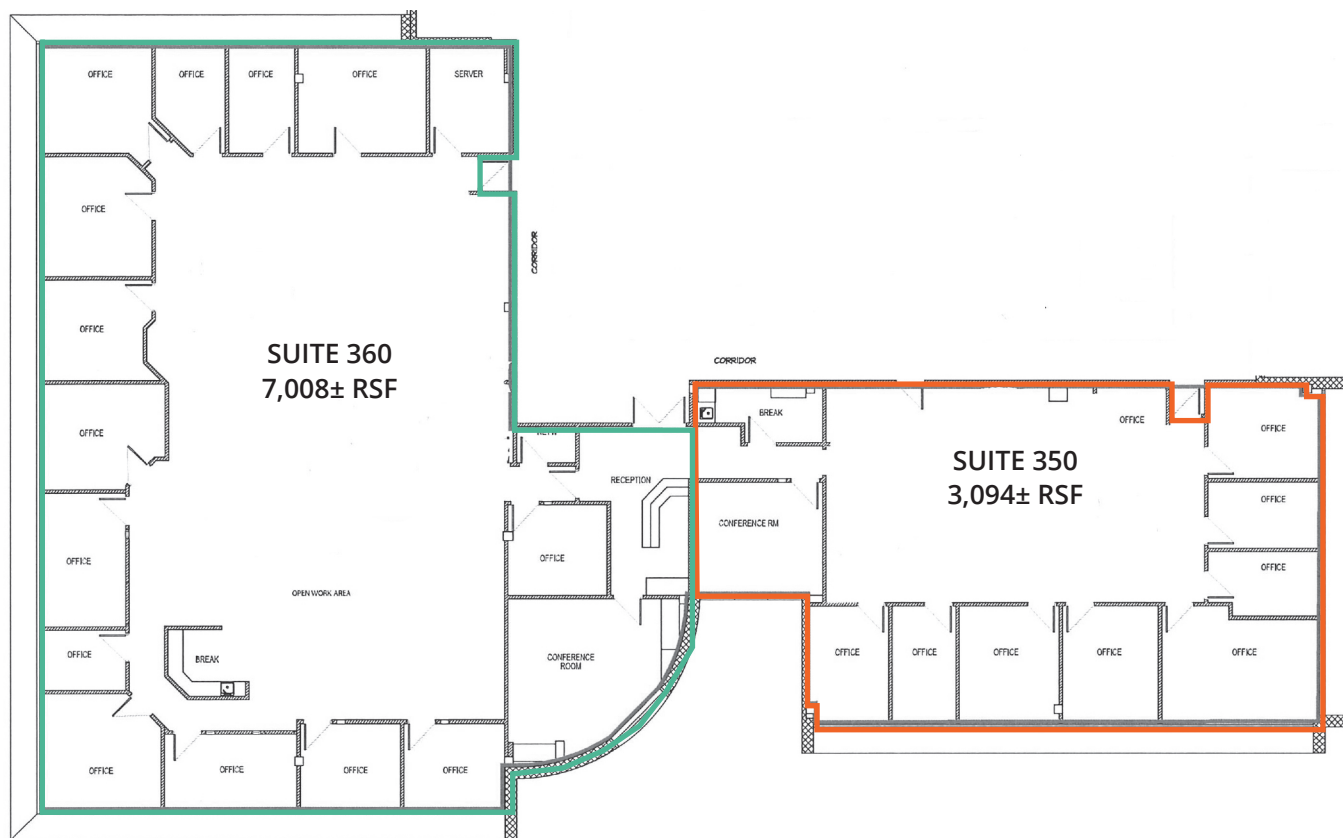

Suite 350 - Can be Subdivided

Emily Zinaich, Senior Vice President
D 407 440 6641
C 407 230 8797
emily.zinaich@avisonyoung.com