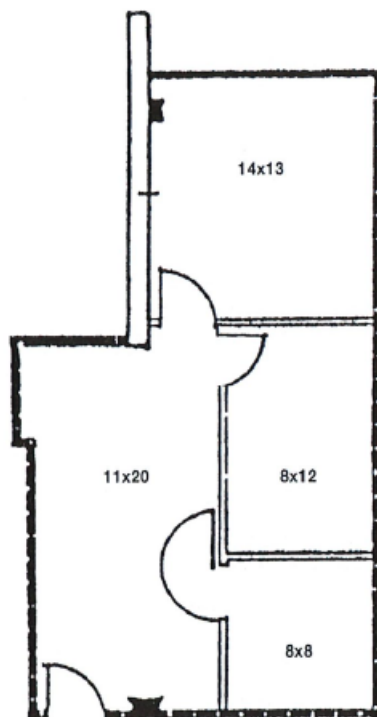

Suite 201 - 3,643± sf

KEY PLAN

Emily Zinaich, Senior Vice President
D 407 440 6641
C 407 230 8797
emily.zinaich@avisonyoung.com

Suite 203 - 1,830± sf

Move-In Ready Suite

- New ceiling tiles, LED lighting and coffee bar
- Existing Conference Room and private offices
- Open area

KEY PLAN

Emily Zinaich, Senior Vice President
D 407 440 6641
C 407 230 8797
emily.zinaich@avisonyoung.com

Suite 205 - 2,465± sf
Available July 1, 2024

KEY PLAN

Emily Zinaich, Senior Vice President
D 407 440 6641
C 407 230 8797
emily.zinaich@avisonyoung.com

Suite 320 - 656± sf

KEY PLAN

Emily Zinaich, Senior Vice President
D 407 440 6641
C 407 230 8797
emily.zinaich@avisonyoung.com

Suite 340 - 2,599± sf

KEY PLAN

Emily Zinaich, Senior Vice President
D 407 440 6641
C 407 230 8797
emily.zinaich@avisonyoung.com