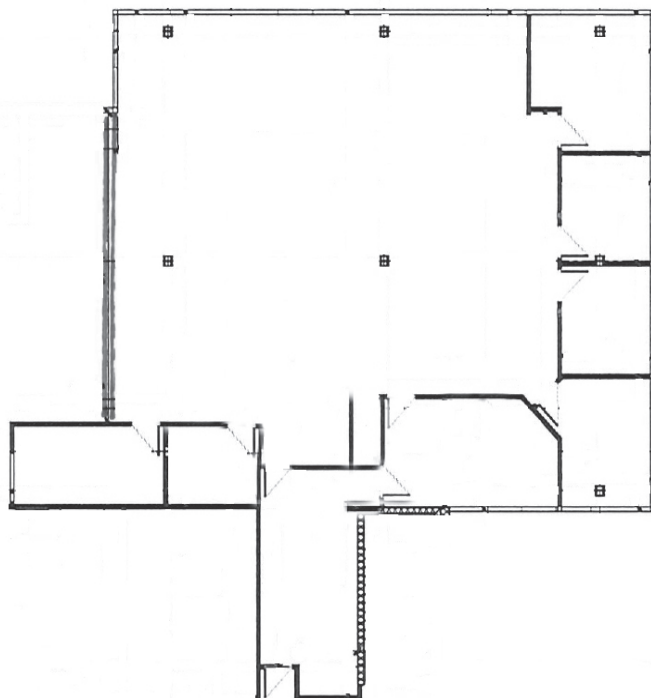

Suite 135 - 2,725± rsf

KEY PLAN

Emily Zinaich, Senior Vice President
D 407 440 6641
C 407 230 8797
emily.zinaich@avisonyoung.com

Suite 200 - 4,546± sf

KEY PLAN

Emily Zinaich, Senior Vice President
D 407 440 6641
C 407 230 8797
emily.zinaich@avisonyoung.com

Suite 201 - 3,643± sf

KEY PLAN

Emily Zinaich, Senior Vice President
D 407 440 6641
C 407 230 8797
emily.zinaich@avisonyoung.com

Suite 203 - 1,830± sf

Move-In Ready Suite

- New ceiling tiles, LED lighting and coffee bar
- Existing Conference Room and private offices
- Open area