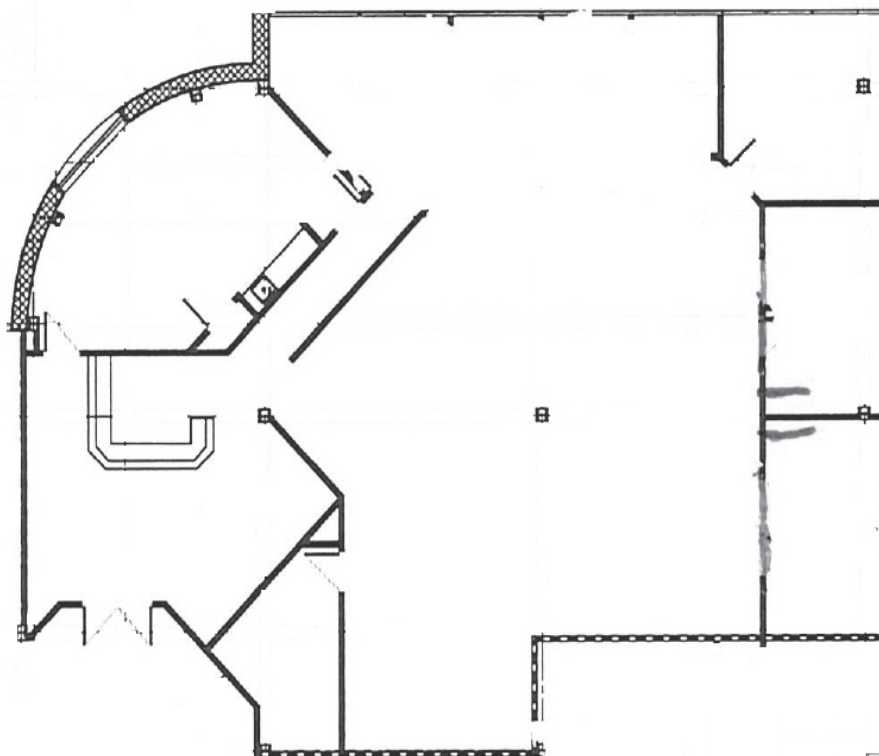

Property Highlights

- 4-story class B office building totaling 59,798± sf
- 656± sf - 10,102± sf available
- Renovated lobby with seating
- Shared building conference room available to tenants
- Visible from Interstate-4
- Minutes to Downtown Orlando
- Nearby amenities include the Genesis Health Club, Sam Snead's Tavern and other restaurants
- Abundant parking

Suite 135 - 2,725± rsf

KEY PLAN

Emily Zinaich, Senior Vice President
D 407 440 6641
C 407 230 8797
emily.zinaich@avisonyoung.com

Suite 200 - 4,546± sf

KEY PLAN

Emily Zinaich, Senior Vice President
D 407 440 6641
C 407 230 8797
emily.zinaich@avisonyoung.com

Suite 201 - 3,643± sf

KEY PLAN

Emily Zinaich, Senior Vice President
D 407 440 6641
C 407 230 8797
emily.zinaich@avisonyoung.com

Suite 203 - 1,830± sf

Move-In Ready Suite

- New ceiling tiles, LED lighting and coffee bar
- Existing Conference Room and private offices
- Open area