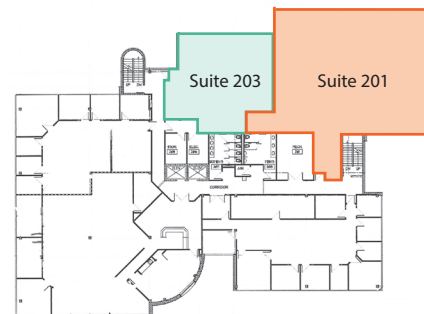

Property Highlights

- 4-story class B office building totaling 59,798± sf
- 656± sf - 10,102± sf available
- Renovated lobby with seating
- Shared building conference room available to tenants
- Visible from Interstate-4
- Minutes to Downtown Orlando
- Nearby amenities include the Genesis Health Club, Sam Snead's Tavern and other restaurants
- Abundant parking

Suite 201 - 3,643± sf

KEY PLAN

Emily Zinaich, Senior Vice President
D 407 440 6641
C 407 230 8797
emily.zinaich@avisonyoung.com

Suite 203 - 1,830± sf

Move-In Ready Suite

- New ceiling tiles, LED lighting and coffee bar
- Existing Conference Room and private offices
- Open area