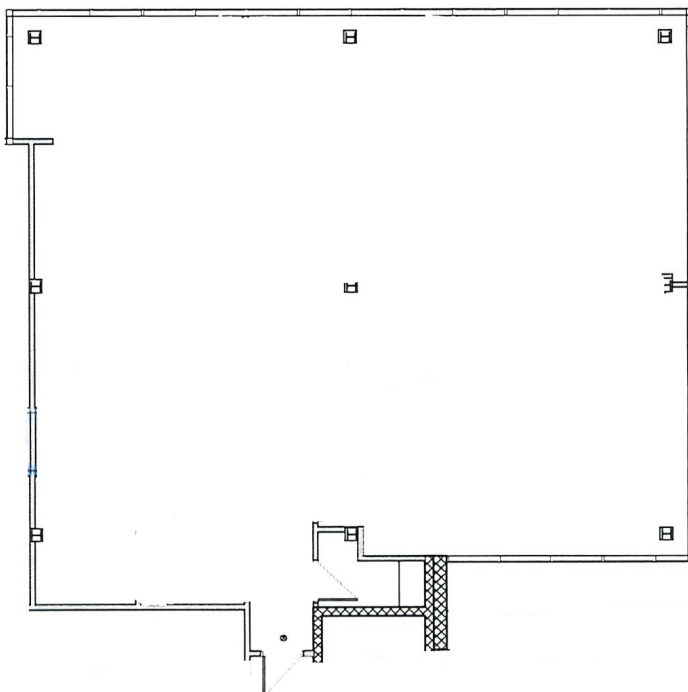

Property Highlights

- 4-story class B office building totaling 59,798± sf
- 656± sf - 10,102± sf available
- Renovated lobby with seating
- Shared building conference room available to tenants
- Visible from Interstate-4
- Minutes to Downtown Orlando
- Nearby amenities include the Genesis Health Club, Sam Snead's Tavern and other restaurants
- Abundant parking

Suite 135 - 2,725± rsf

KEY PLAN

Emily Zinaich, Senior Vice President
D 407 440 6641
C 407 230 8797
emily.zinaich@avisonyoung.com

Suite 200 - 4,546± sf

KEY PLAN

Emily Zinaich, Senior Vice President
D 407 440 6641
C 407 230 8797
emily.zinaich@avisonyoung.com

Suite 201 - 3,643± sf

KEY PLAN

Emily Zinaich, Senior Vice President
D 407 440 6641
C 407 230 8797
emily.zinaich@avisonyoung.com

Suite 203 - 1,830± sf

Move-In Ready Suite

- New ceiling tiles, LED lighting and coffee bar
- Existing Conference Room and private offices
- Open area