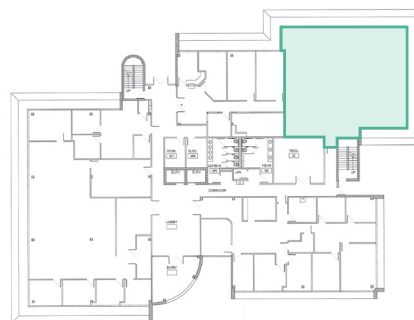

Property Highlights

- 4-story class B office building totaling 59,798± sf
- 656± sf - 10,102± sf available
- Renovated lobby with seating
- Shared building conference room available to tenants
- Visible from Interstate-4
- Minutes to Downtown Orlando
- Nearby amenities include the Genesis Health Club, Sam Snead's Tavern and other restaurants
- Abundant parking

Suite 135 - 2,725± rsf

KEY PLAN

Emily Zinaich, Senior Vice President
D 407 440 6641
C 407 230 8797
emily.zinaich@avisonyoung.com

Suite 200 - 4,546± sf

KEY PLAN

Emily Zinaich, Senior Vice President
D 407 440 6641
C 407 230 8797
emily.zinaich@avisonyoung.com

Suite 201 - 3,643± sf

KEY PLAN

Emily Zinaich, Senior Vice President
D 407 440 6641
C 407 230 8797
emily.zinaich@avisonyoung.com

Suite 203 - 1,830± sf

Move-In Ready Suite

- New ceiling tiles, LED lighting and coffee bar
- Existing Conference Room and private offices
- Open area