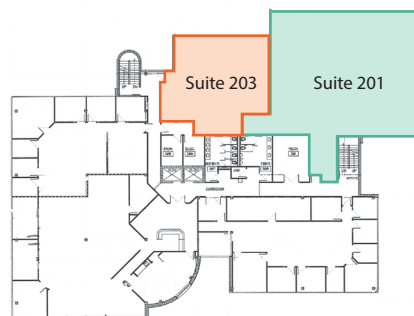

Property Highlights

- 4-story class B office building totaling 59,798± sf
- 656± sf - 10,102± sf available
- Renovated lobby with seating
- Shared building conference room available to tenants
- Visible from Interstate-4
- Minutes to Downtown Orlando
- Nearby amenities include the Genesis Health Club, Sam Snead's Tavern and other restaurants
- Abundant parking

Suite 135 - 2,725± rsf

KEY PLAN

Emily Zinaich, Senior Vice President
D 407 440 6641
C 407 230 8797
emily.zinaich@avisonyoung.com

Suite 200 - 4,546± sf

KEY PLAN

Emily Zinaich, Senior Vice President
D 407 440 6641
C 407 230 8797
emily.zinaich@avisonyoung.com

Suite 201 - 3,643± sf

KEY PLAN

Emily Zinaich, Senior Vice President
D 407 440 6641
C 407 230 8797
emily.zinaich@avisonyoung.com

Suite 203 - 1,830± sf

Move-In Ready Suite

- New ceiling tiles, LED lighting and coffee bar
- Existing Conference Room and private offices
- Open area