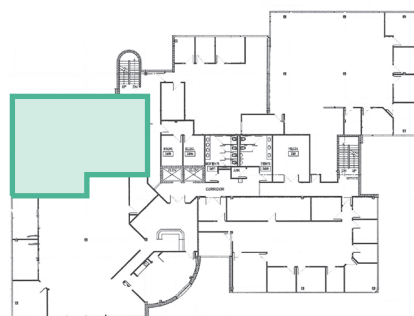

Suite 205 - 2,465± sf
Available July 1, 2024

KEY PLAN

Emily Zinaich, Senior Vice President
D 407 440 6641
C 407 230 8797
emily.zinaich@avisonyoung.com