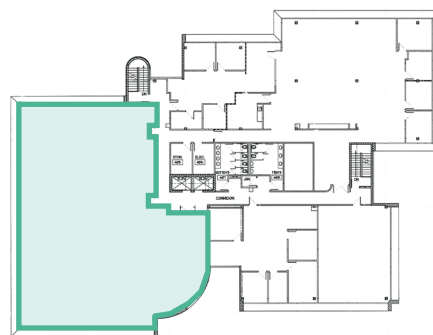

Suite 350 - 10,102± sf

KEY PLAN

Emily Zinaich, Senior Vice President
D 407 440 6641
C 407 230 8797
emily.zinaich@avisonyoung.com

Suite 350 - Can be Subdivided

Emily Zinaich, Senior Vice President
D 407 440 6641
C 407 230 8797
emily.zinaich@avisonyoung.com

Suite 400 - 6,570± sf

KEY PLAN

Emily Zinaich, Senior Vice President
D 407 440 6641
C 407 230 8797
emily.zinaich@avisonyoung.com