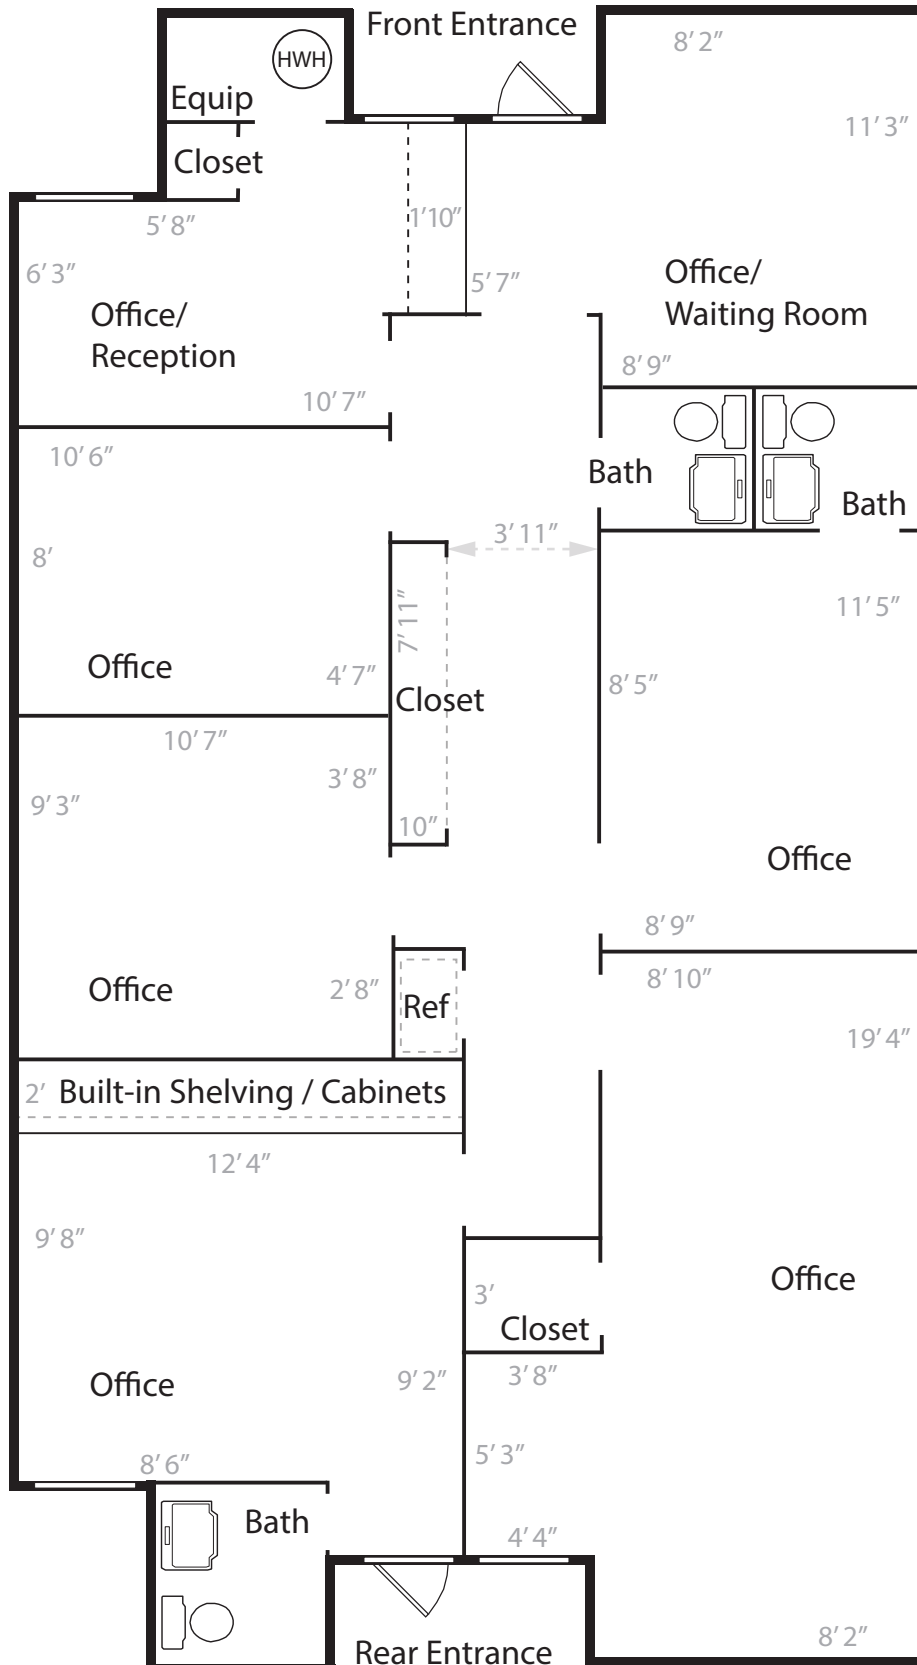

331 N. Maitland Ave., Suite B-4, Maitland, FL 32751

Office Condo: One Story End Unit, 7 offices, 3 half baths, 1113 SF

Floorplan depiction for illustration purposes only, & does not imply any conveyances.
Wall & feature placements are approximate & no proportionate.
Please confirm any approximate measurements listed & refer to county or appraiser's floorplan for measurements.
Download digital file @ www.bencole.org/331-B4