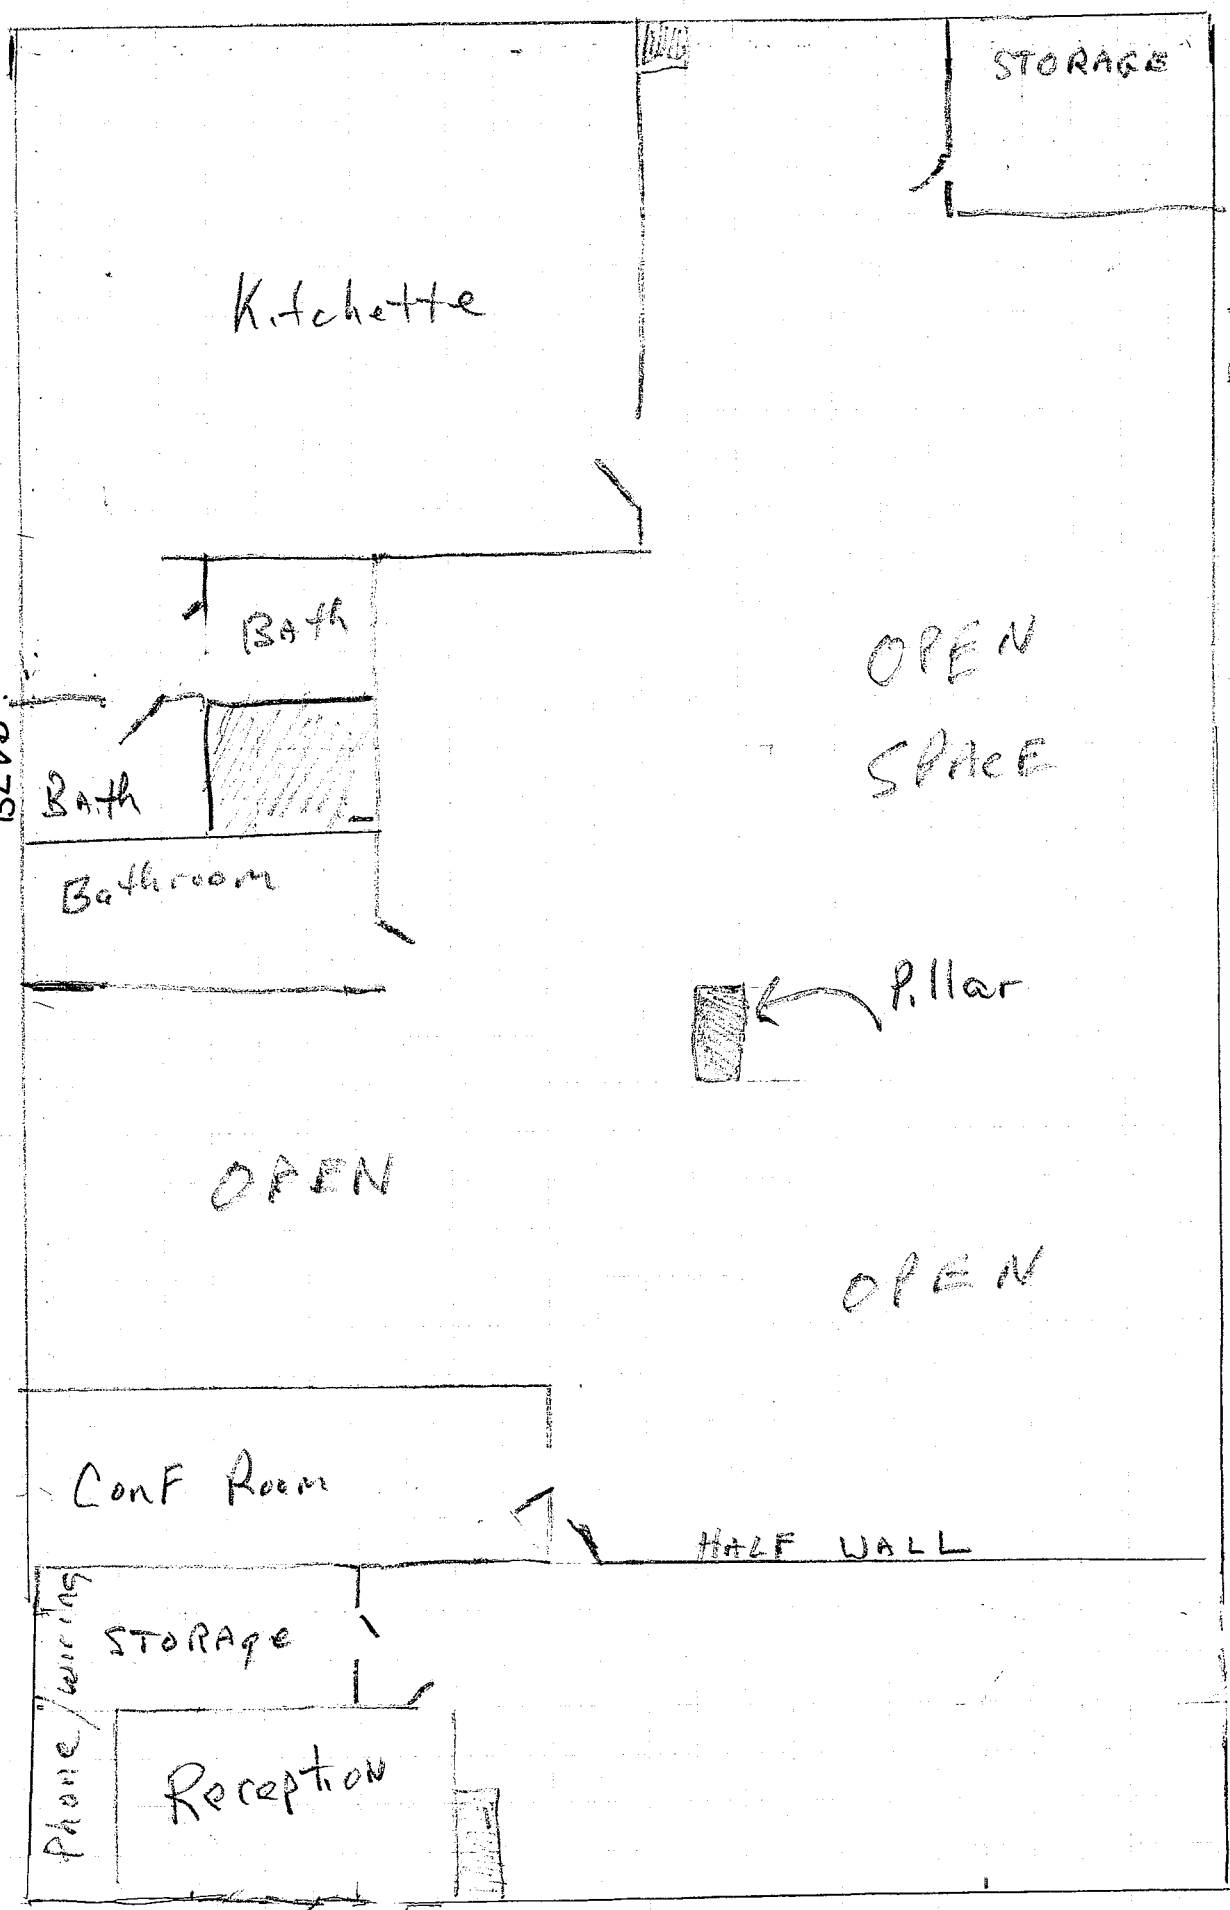

4152 BLUE HERON UNIT 224/225 BLVD

MEASUREMENTS APPROXIMATE 4000 SF TOTAL

Key: 1 Square = 2 Feet