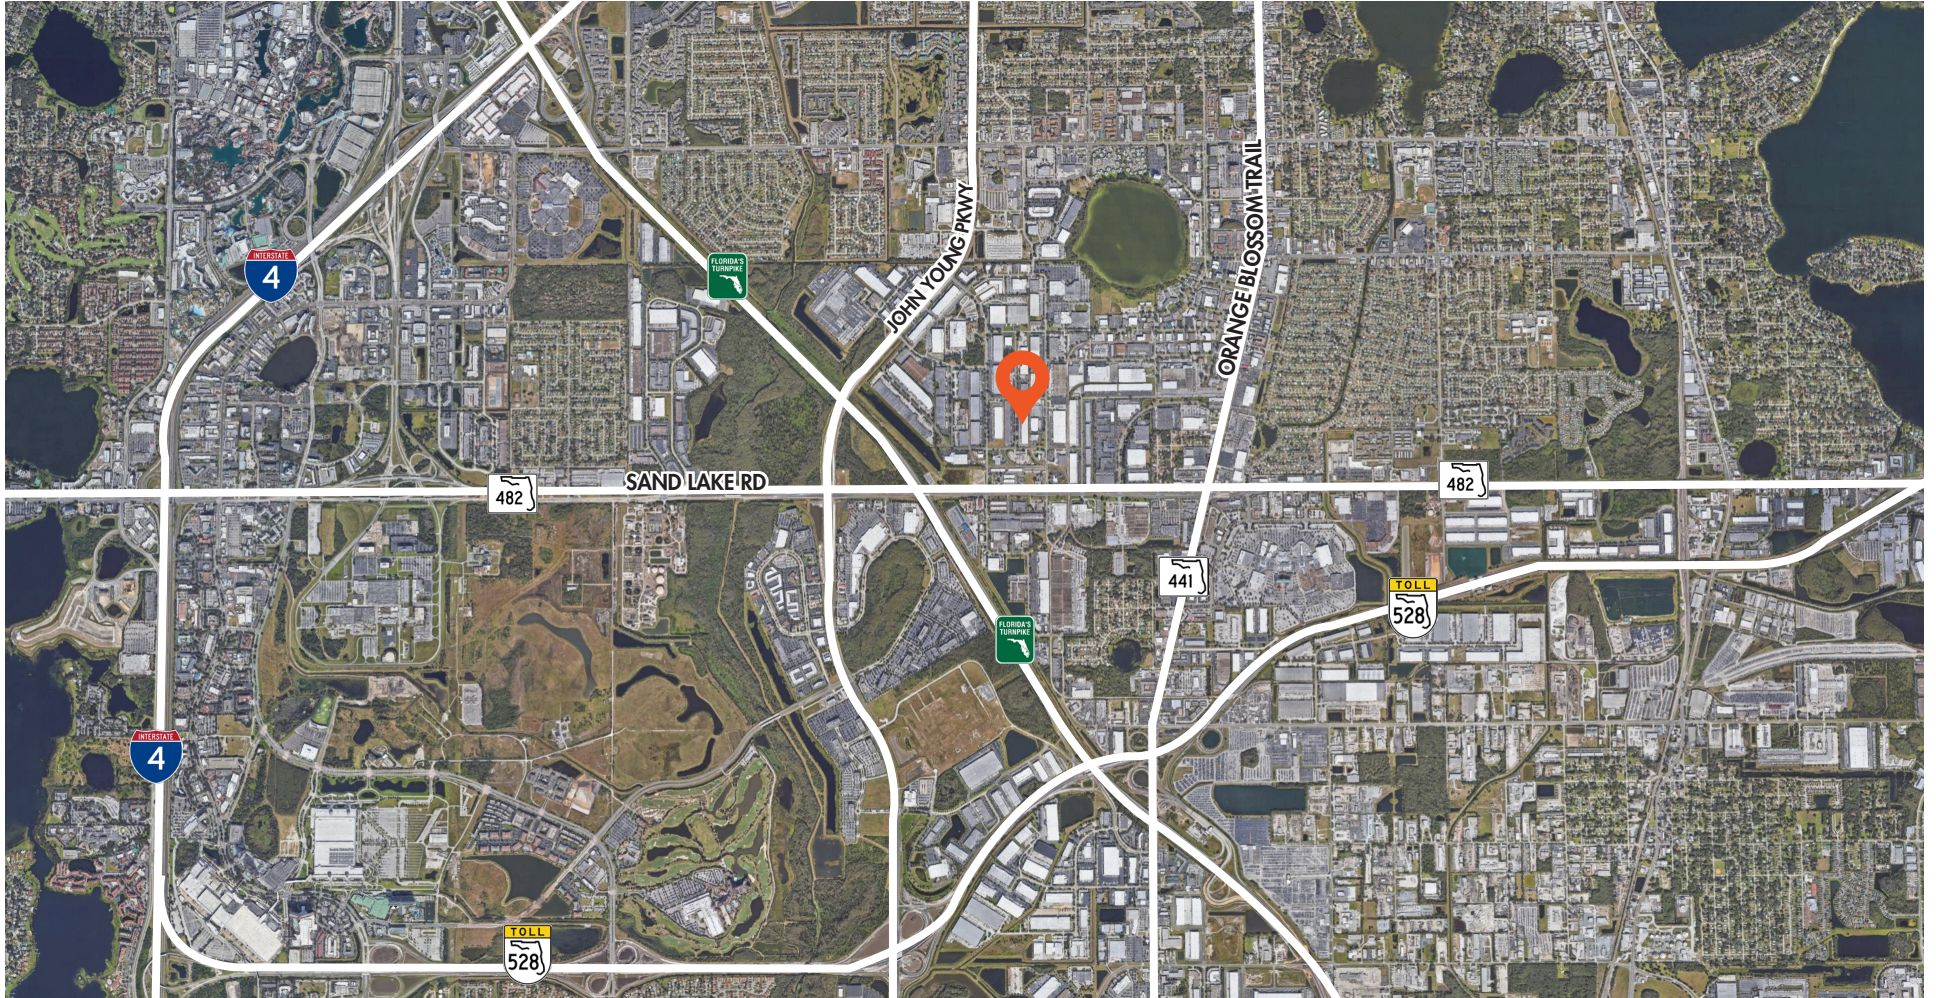

FOUNDRY
COMMERCIAL

EXCHANGE I

7509 EXCHANGE DRIVE

±13,401 RSF AVAILABLE FOR LEASE

EASTGROUP
PROPERTIES

±13,401 AVAILABLE FOR LEASE

EXCHANGE I | 7509 EXCHANGE DRIVE, ORLANDO, FL

PROPERTY MAP