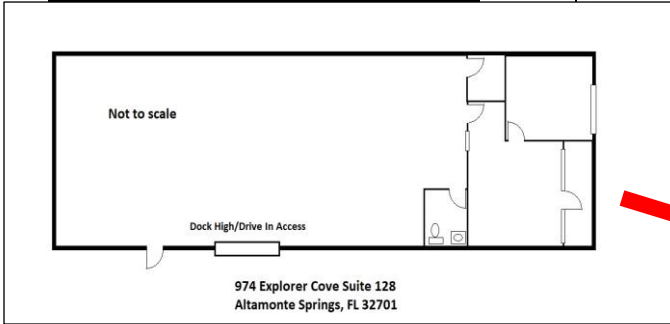

**FOR
LEASE**

Small Bay Dock High Unit

974 Explorer Cove, Suite 128
Altamonte Springs, FL 32701

CONTACT

Vincent F. Wolle, CCIM, SIOR
407.448.1823 mobile
CREManager@Gmail.com

Results Real Estate Partners, LLC
Licensed Commercial Real Estate Brokers
108 Commerce Street, Suite 200
Lake Mary, Florida 32746

407.647.0200 main
407.647.0205 fax

www.ResultsREPartners.com

This information is from sources we deem reliable and is subject to prior sale, lease, withdrawal without notice, or change in prices, rates, or conditions. No representation is made as to the accuracy of any information furnished.