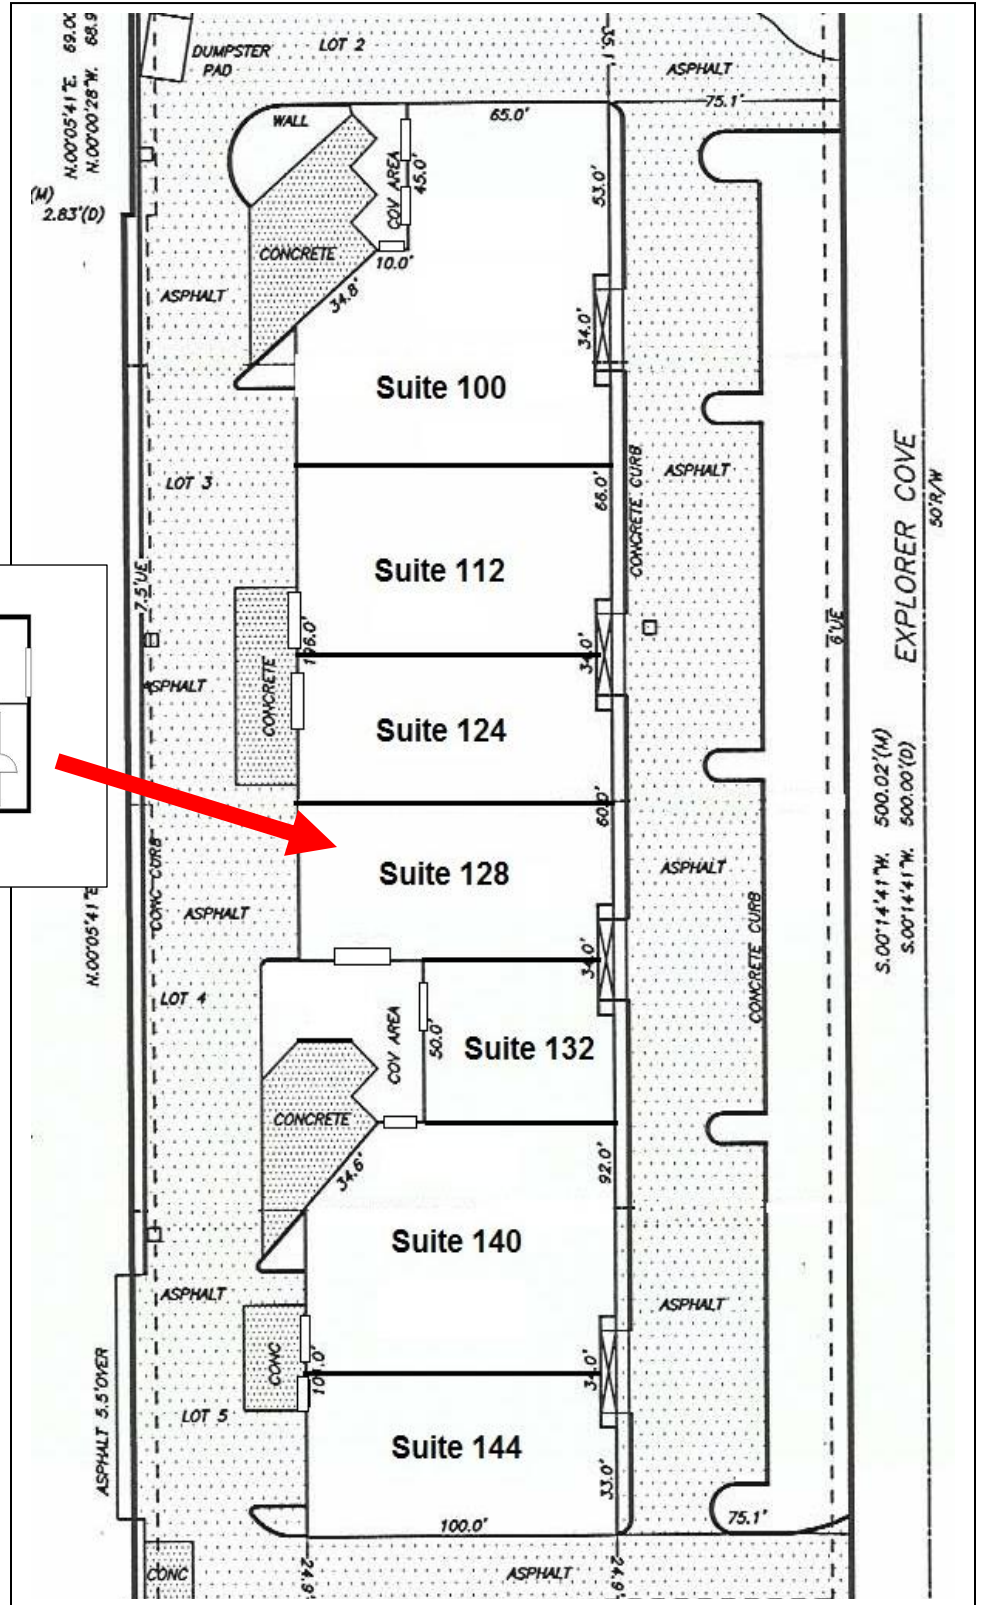

**FOR
LEASE**

Small Bay Dock High Unit

974 Explorer Cove, Suite 128
Altamonte Springs, FL 32701

CONTACT

Vincent F. Wolle, CCIM, SIOR
407.448.1823 mobile
CREManager@Gmail.com

Results Real Estate Partners, LLC
Licensed Commercial Real Estate Brokers
108 Commerce Street, Suite 200
Lake Mary, Florida 32746

407.647.0200 main
407.647.0205 fax

www.ResultsREPartners.com

This information is from sources we deem reliable and is subject to prior sale, lease, withdrawal without notice, or change in prices, rates, or conditions. No representation is made as to the accuracy of any information furnished.