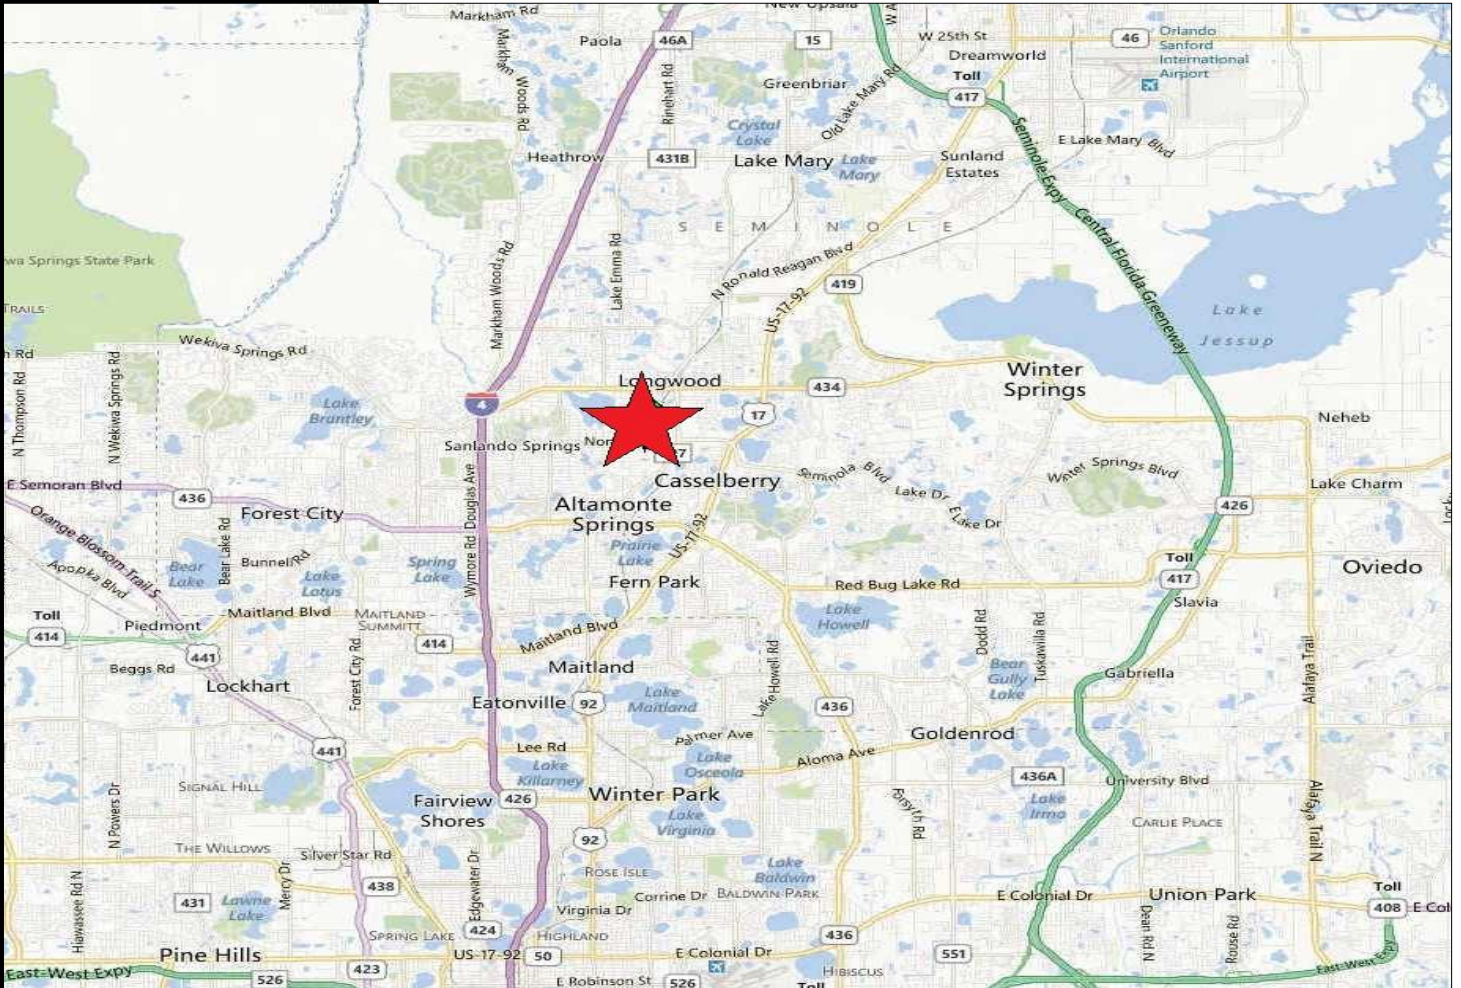

**FOR
LEASE**

Small Bay Dock High Unit

974 Explorer Cove, Suite 128
Altamonte Springs, FL 32701

CONTACT

Vincent F. Wolle, CCIM, SIOR
407.448.1823 *mobile*
CREManager@Gmail.com

Results Real Estate Partners, LLC
Licensed Commercial Real Estate Brokers
108 Commerce Street, Suite 200
Lake Mary, Florida 32746

407.647.0200 *main*
407.647.0205 *fax*

www.ResultsREPartners.com