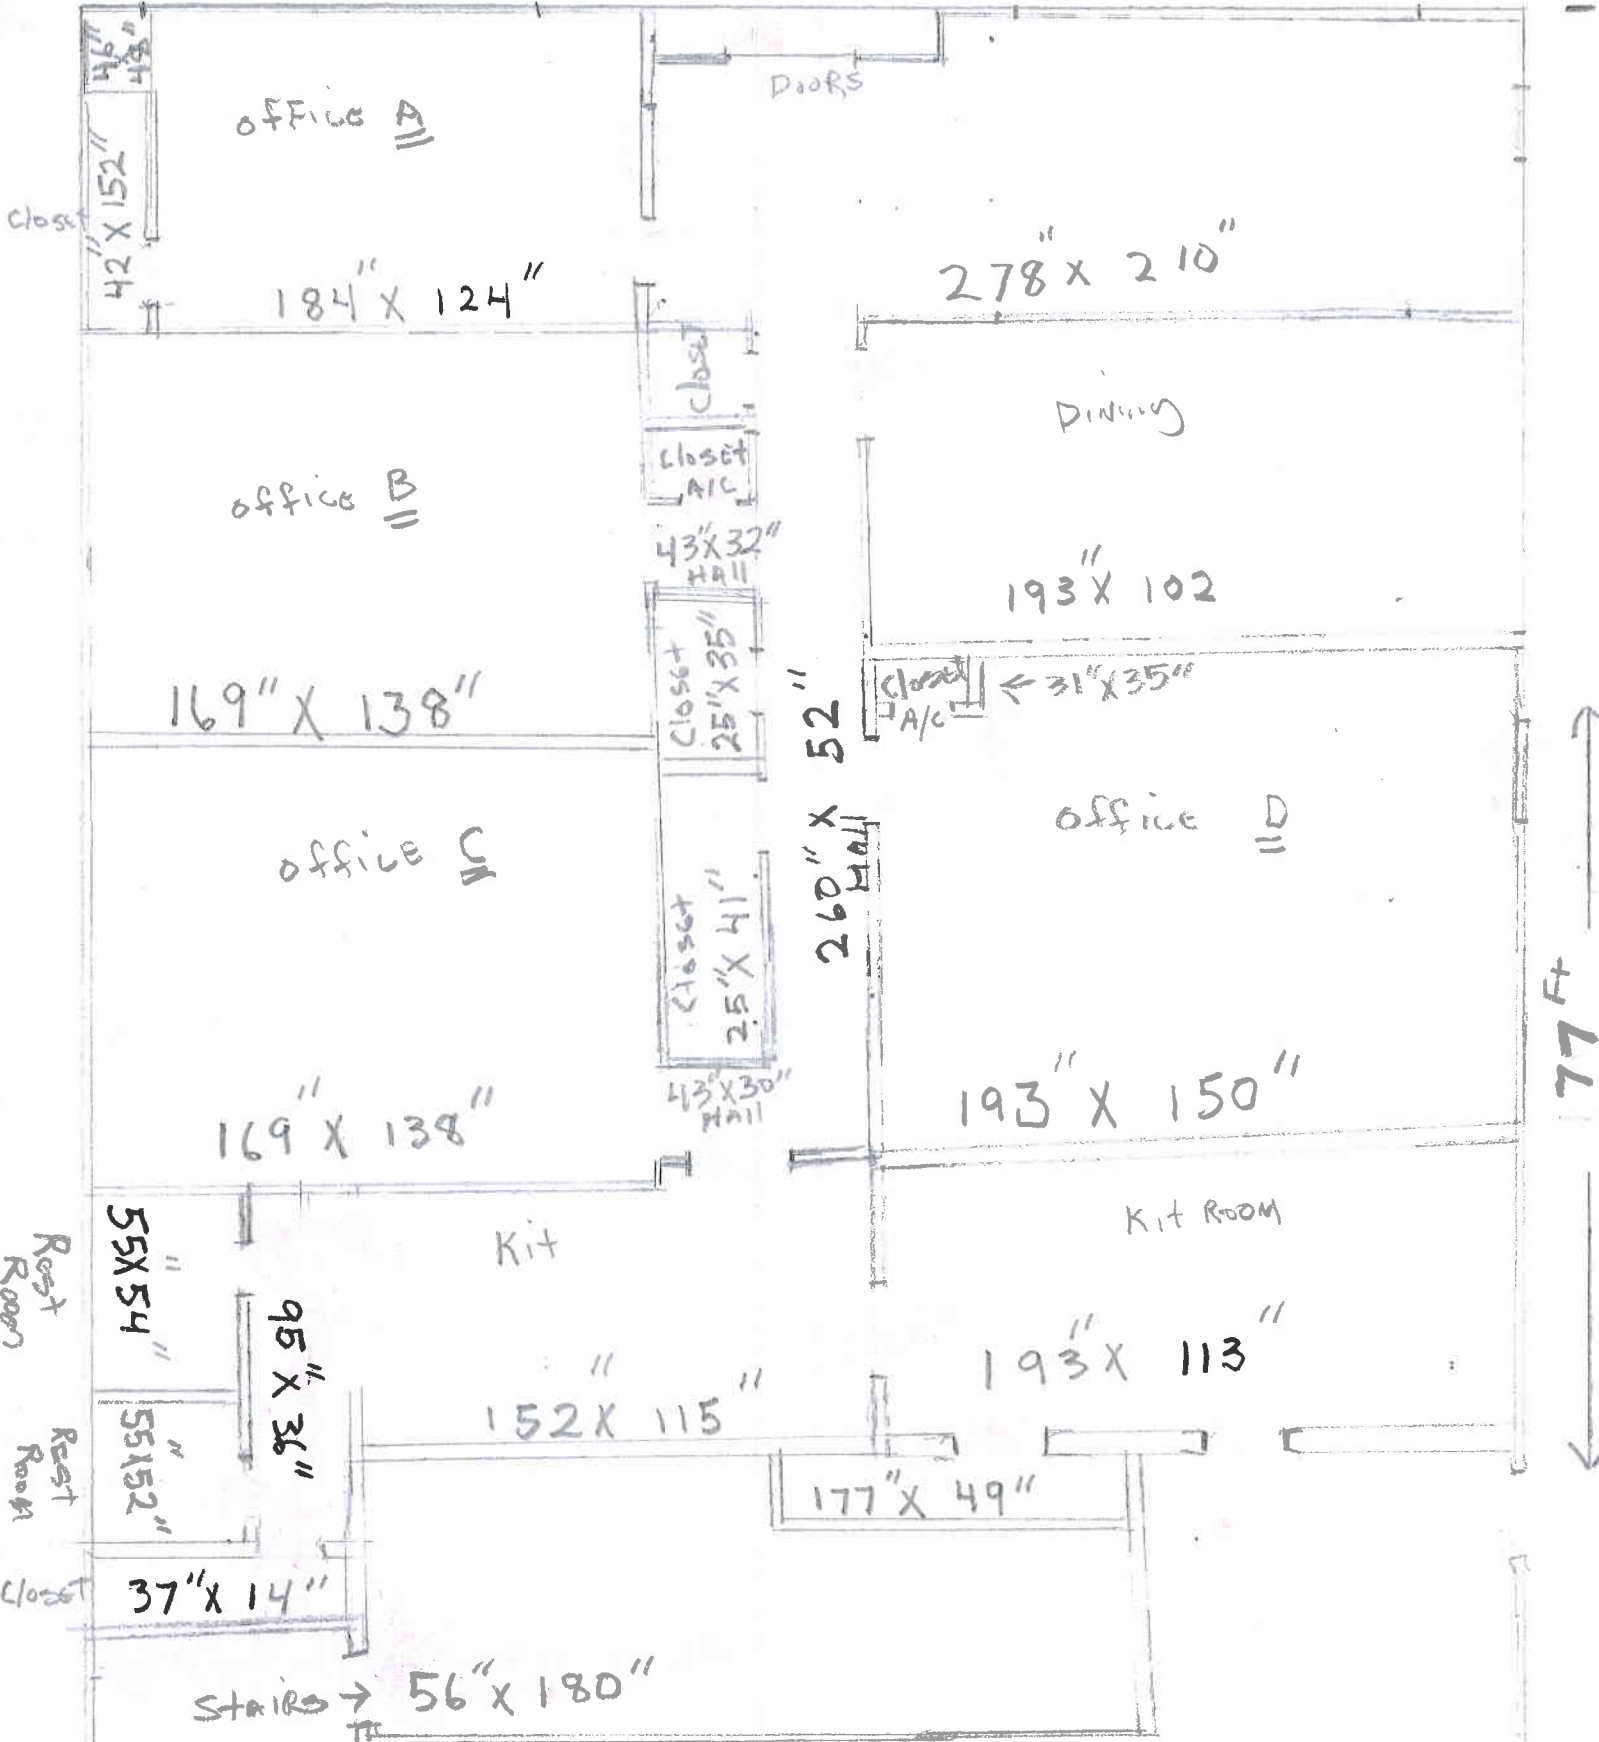

LOWER FLOOR

STAIRS

77 FT

39" X 24"

WAREHOUSE

40 FT

OUTSIDE STEEL ROOF

22 FT

24 FT

UPPER FLOOR