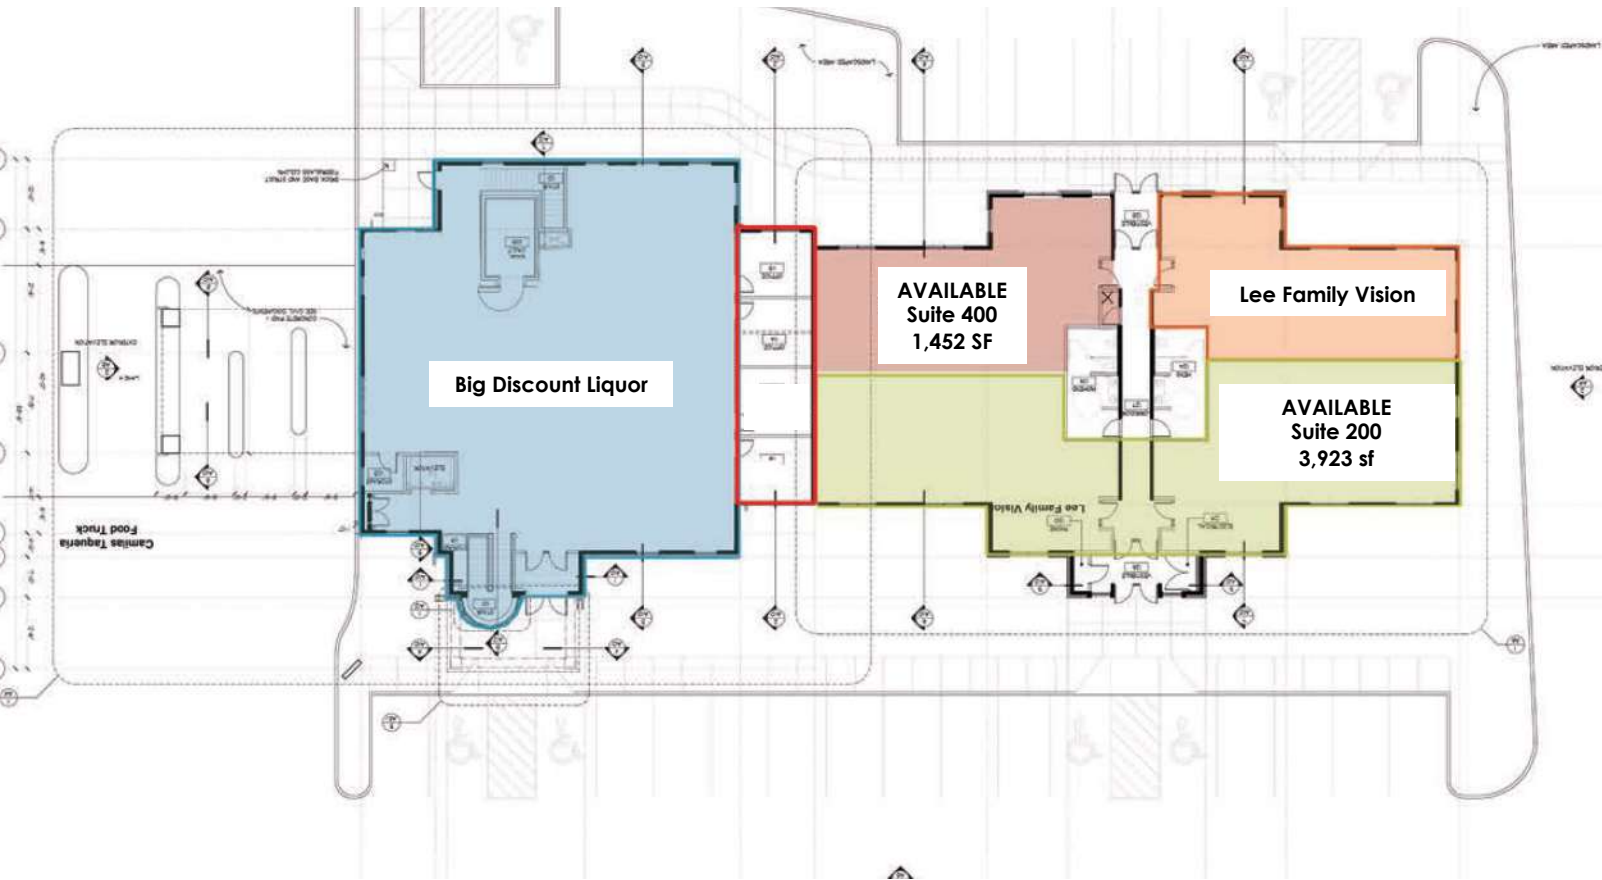

## Suite #200

### Suite #200 Highlights:

- Large waiting room with reception desk
- 2 private offices (one divided with 3 cubicles and a larger one with windows)
- 8 patient suites with cabinetry; 4 of those have windows and one has a sink.
- Lab/work area with sink and tons of cabinets
- Breakroom with sink, cabinetry and space for a table
- X-ray area
- Lots of extra storage

# Site Plan