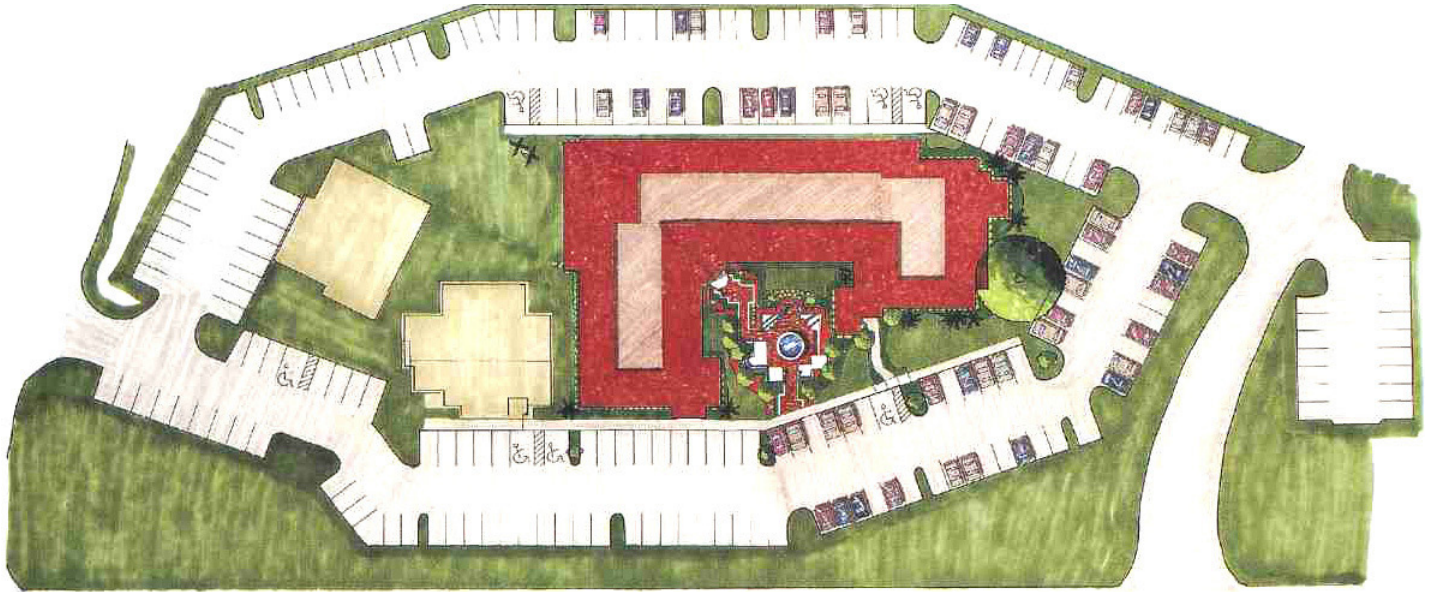

OASIS OFFICE CENTRE

940 Centre Circle, Altamonte Springs, FL 32714

- > A unique setting, ideal for professionals
- > Monument signage available
- > Highly visible to over 45,000 cars per day
- > Exterior covered walkways overlook lushly landscaped courtyard and fountain
- > Energy efficient design with core factor of 10%
- > State-of-the-art high-speed internet access connectivity
- > Each suite provides outside accessibility with individually controlled HVAC and electric
- > No after-hours A/C charges
- > 24-hour access
- > On-site property management
- > Excellent parking at 5 spaces per 1,000 RSF
- > Easily accessible to SR 434, SR 436, Interstate-4, and Maitland Boulevard
- > Close to upscale residential communities, restaurants, shopping, and services