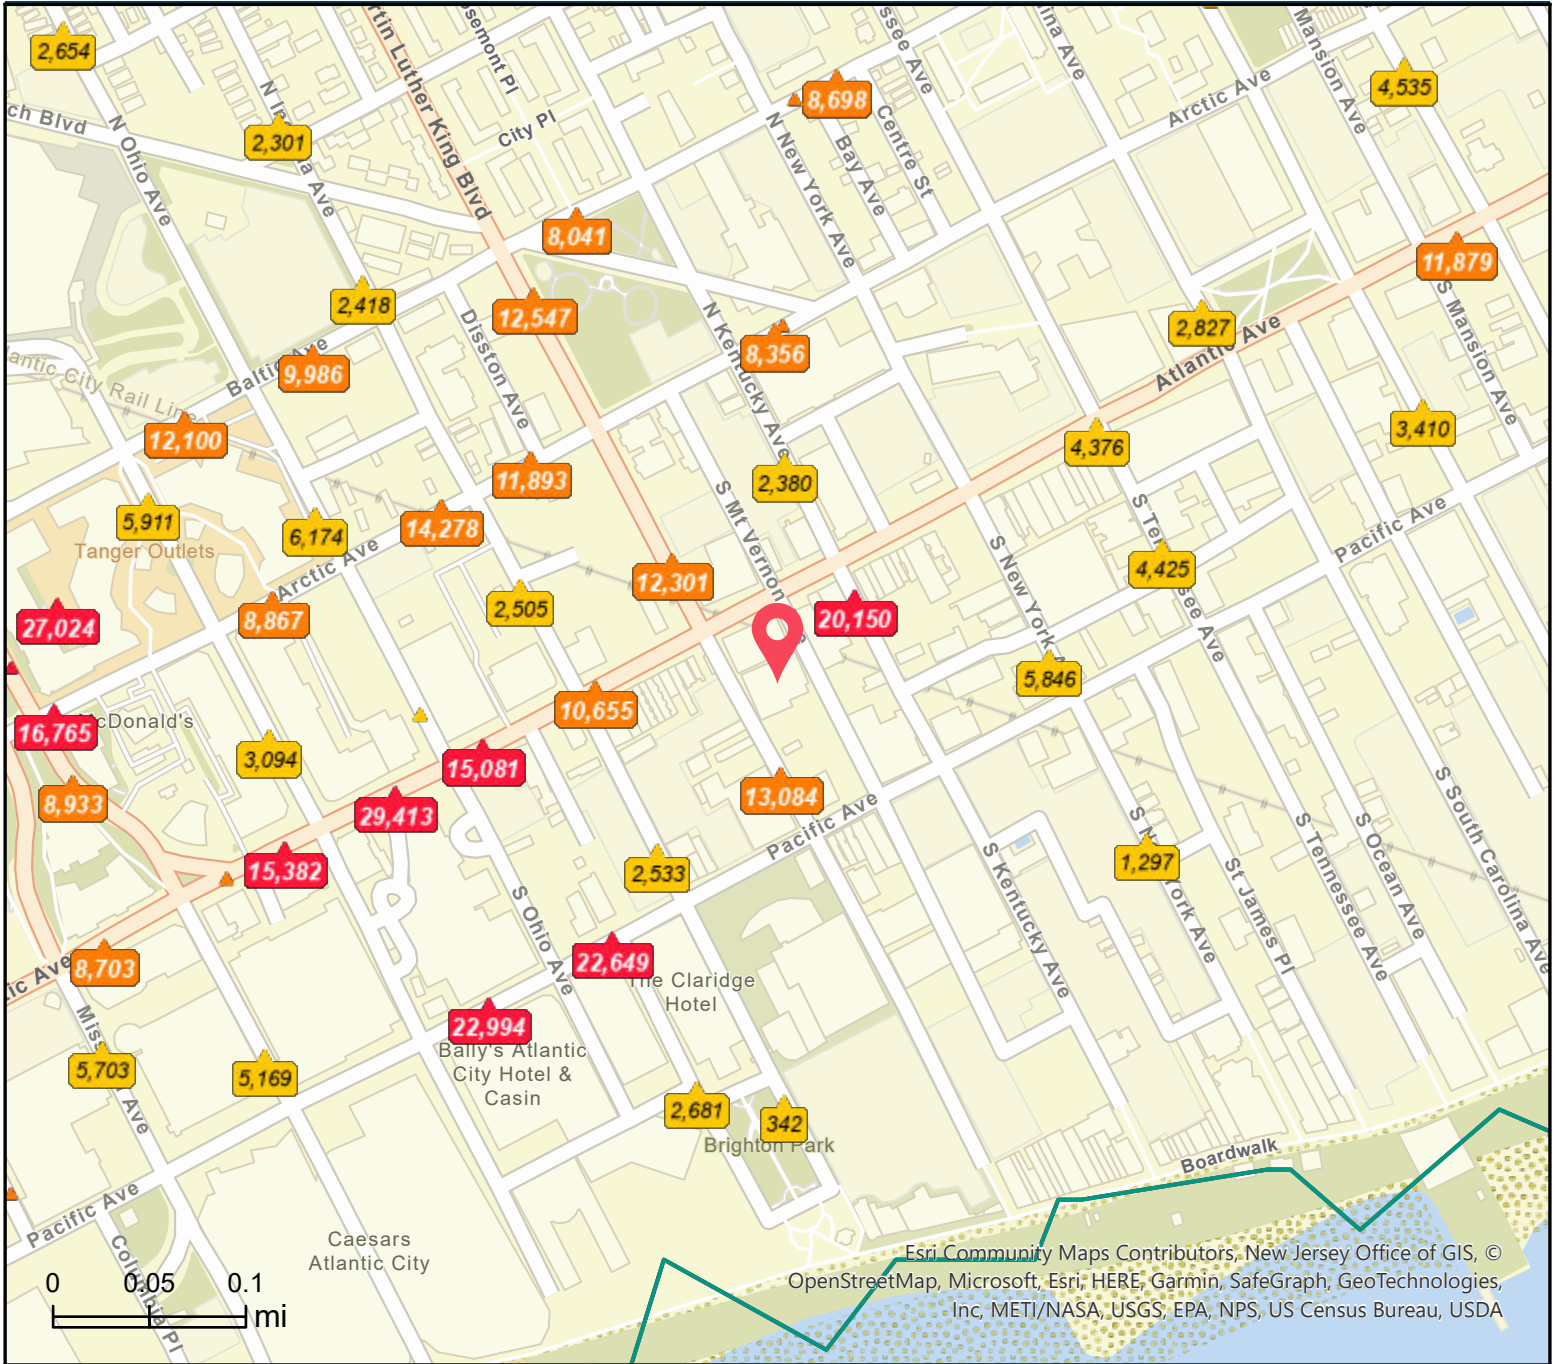

Traffic Count Map - Close Up

25 S Dr Martin Luther King Blvd
 25 S Dr Martin Luther King Blvd, Atlantic City, New Jersey, 08401
 Drive time: 5, 10, 15 minute radii

Prepared by Joshua Levin, CCIM
 Latitude: 39.36018
 Longitude: -74.43117

- Average Daily Traffic Volume**
- ▲ Up to 6,000 vehicles per day
 - ▲ 6,001 - 15,000
 - ▲ 15,001 - 30,000
 - ▲ 30,001 - 50,000
 - ▲ 50,001 - 100,000
 - ▲ More than 100,000 per day

Source: ©2023 Kalibrate Technologies (Q2 2023).