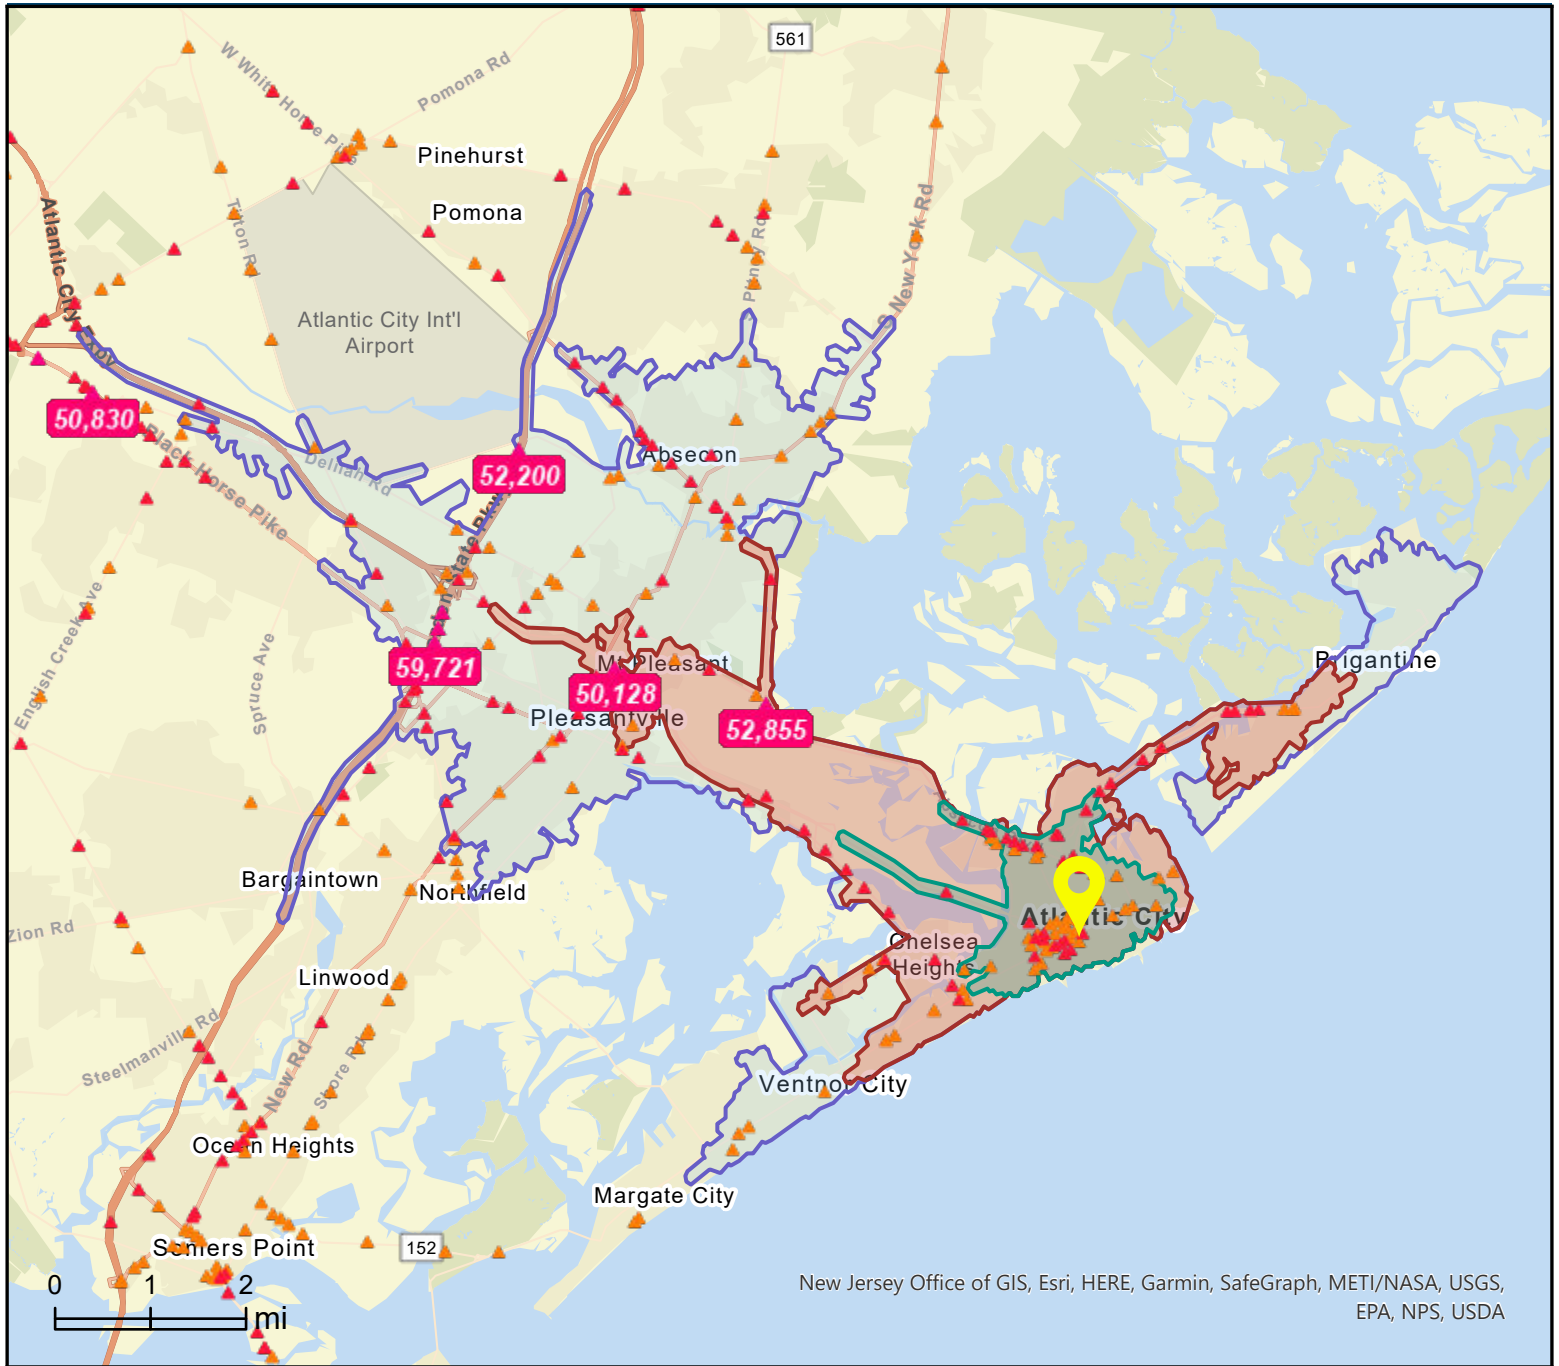

Traffic Count Map

25 S Dr Martin Luther King Blvd
 25 S Dr Martin Luther King Blvd, Atlantic City, New Jersey, 08401
 Drive time: 5, 10, 15 minute radii

Prepared by Joshua Levin, CCIM
 Latitude: 39.36018
 Longitude: -74.43117

New Jersey Office of GIS, Esri, HERE, Garmin, SafeGraph, METI/NASA, USGS, EPA, NPS, USDA

- Average Daily Traffic Volume**
- ▲ Up to 6,000 vehicles per day
 - ▲ 6,001 - 15,000
 - ▲ 15,001 - 30,000
 - ▲ 30,001 - 50,000
 - ▲ 50,001 - 100,000
 - ▲ More than 100,000 per day