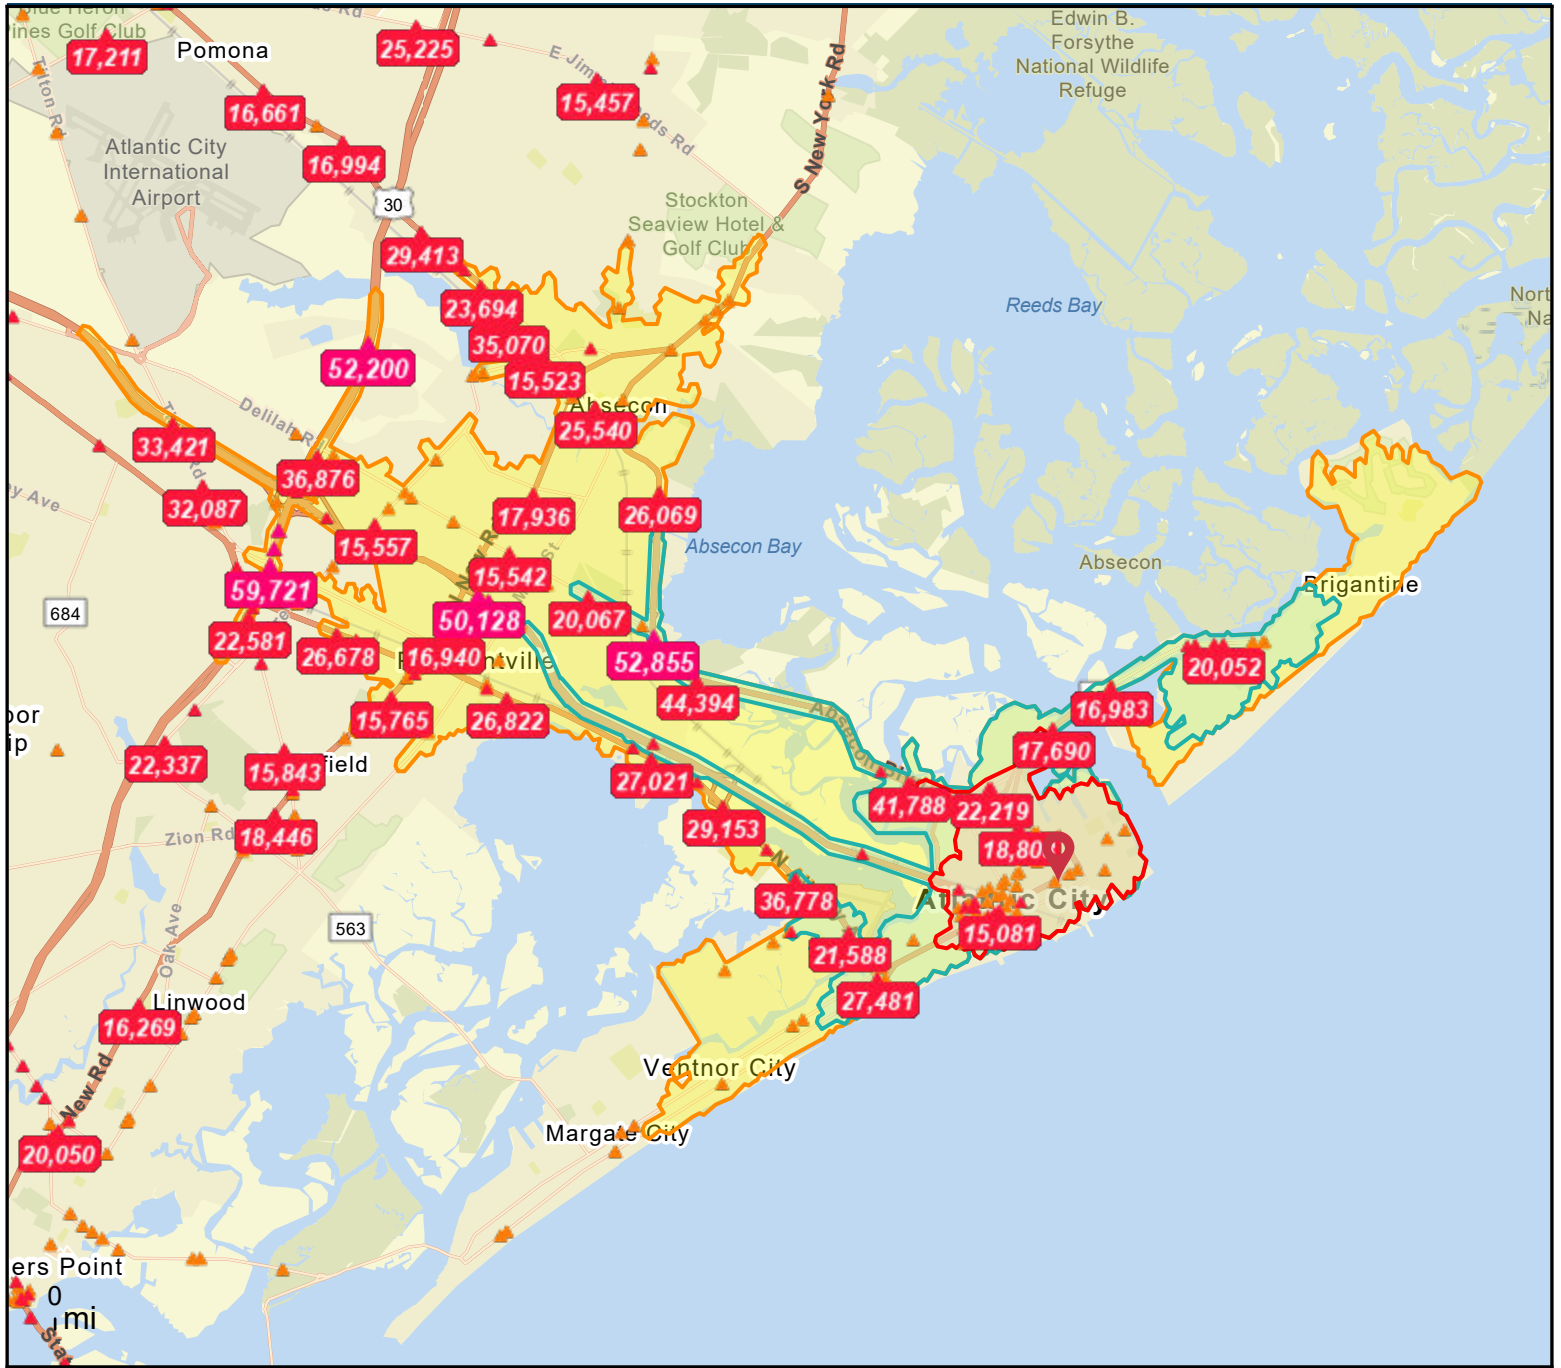

# Traffic Count Map

5 S Pennsylvania Ave  
 5 S Pennsylvania Ave, Atlantic City, New Jersey, 08401  
 Drive time: 5, 10, 15 minute radii

Prepared by Joshua Levin, CCIM  
 Latitude: 39.36331  
 Longitude: -74.42402

- Average Daily Traffic Volume**
- ▲ Up to 6,000 vehicles per day
  - ▲ 6,001 - 15,000
  - ▲ 15,001 - 30,000
  - ▲ 30,001 - 50,000
  - ▲ 50,001 - 100,000
  - ▲ More than 100,000 per day

Source: ©2023 Kalibrate Technologies (Q3 2023).