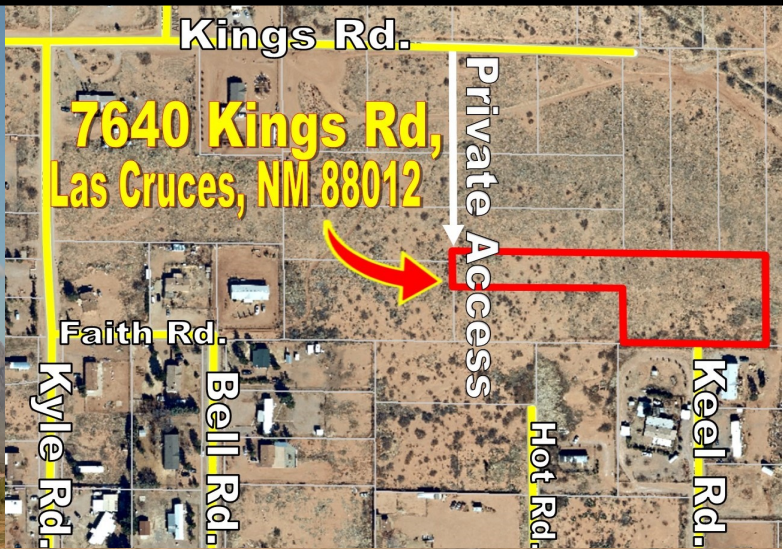

Build Your Dream Home Or Set a Mobile Home

7640 Kings Road, Las Cruces, NM 88012 \$125,000

2 Acres to build your dream home or set a mobile home. Near schools, a few blocks to Highway 70 that takes you to stores and downtown. Water at property line. Enjoy Nature and Beautiful Views of the Mountains!