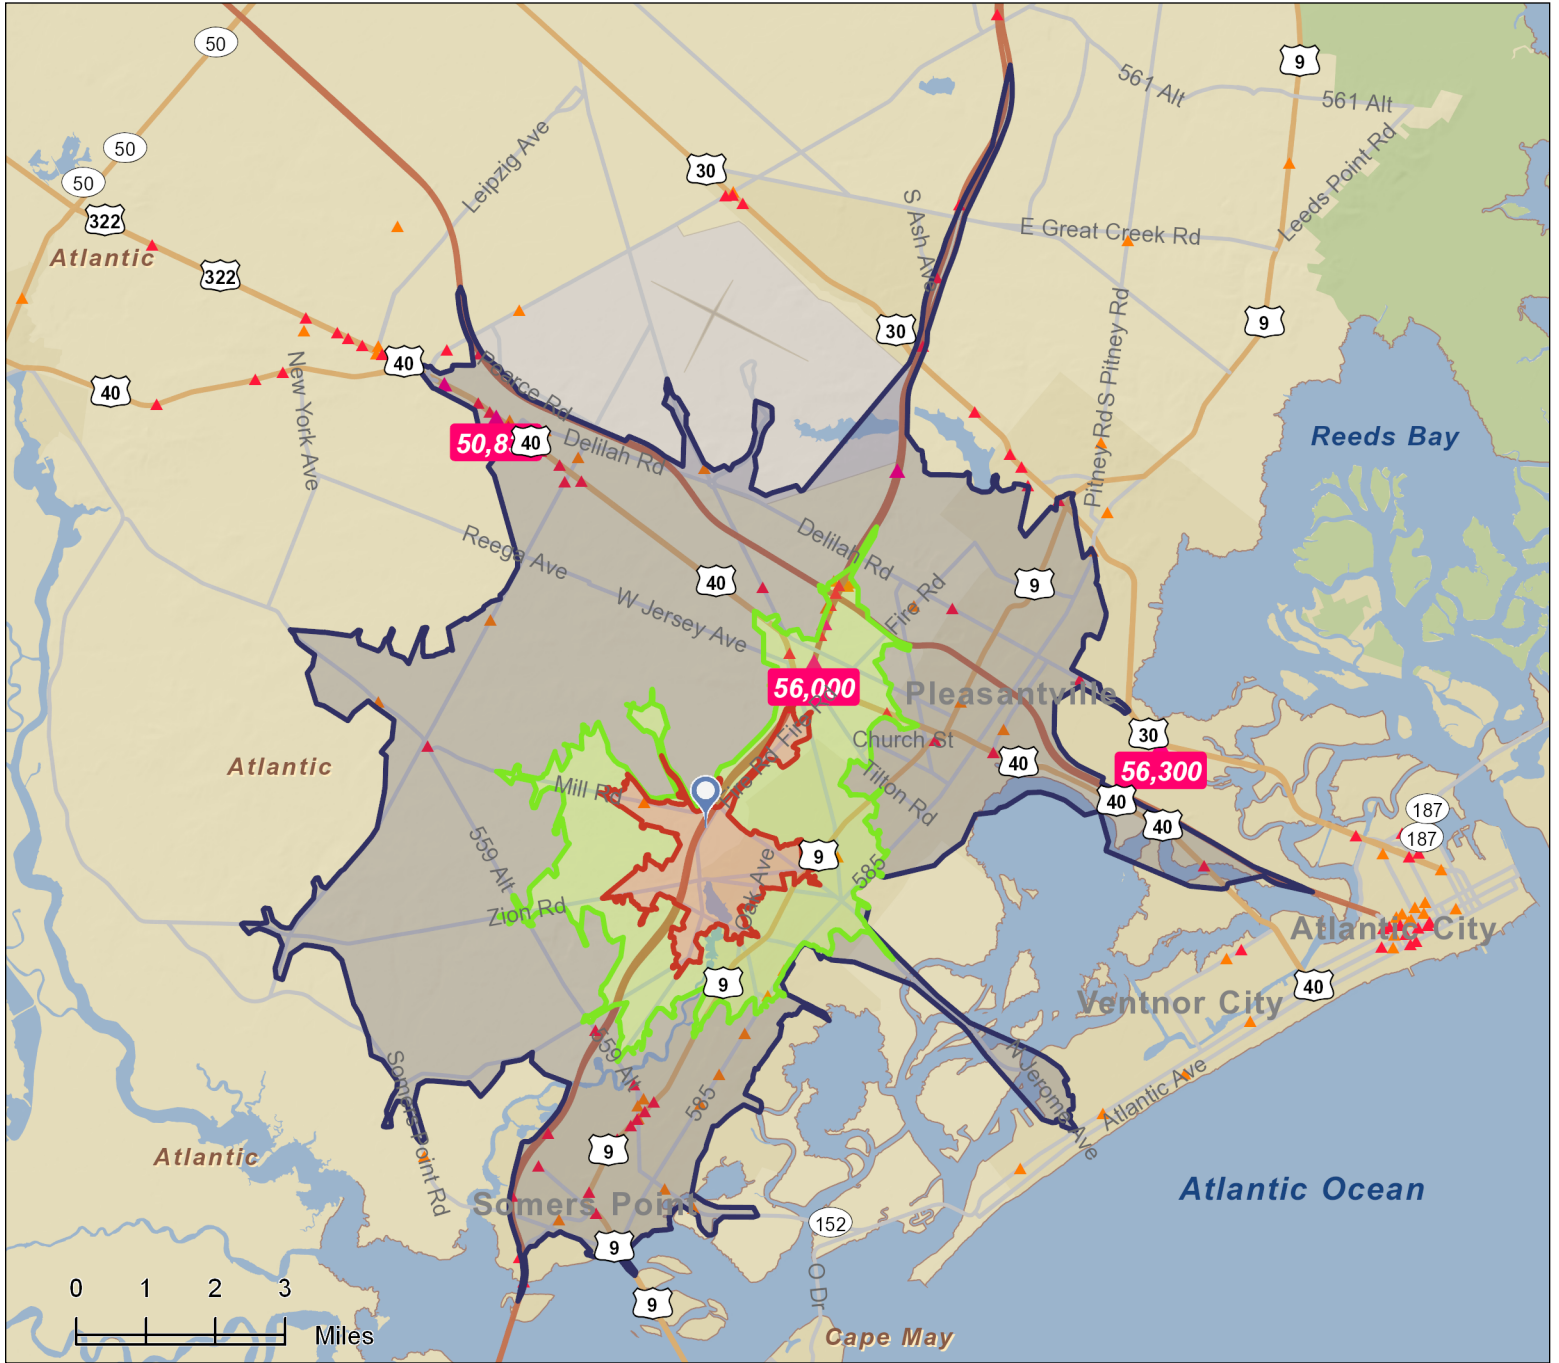

Traffic Count Map

3314-3320 Bargaintown Rd, Egg Harbor Twp, NJ 08234
 3314 Bargaintown Rd, Egg Harbor Twp, NJ, 08234
 Drive Time: 3, 5, 10 Minutes

Prepared by Joshua Levin, CCIM
 Latitude: 39.376401
 Longitude: -74.58034

- Average Daily Traffic Volume**
- ▲ Up to 6,000 vehicles per day
 - ▲ 6,001 - 15,000
 - ▲ 15,001 - 30,000
 - ▲ 30,001 - 50,000
 - ▲ 50,001 - 100,000
 - ▲ More than 100,000 per day