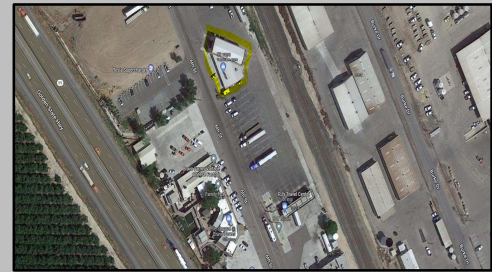

Location off of HWY 99

**FOR
LEASE**

**36218 Golden State Blvd. (Highway 99)
Traver, Ca. 93673 - Tulare County**

**LEASE FOR $9,500.00
MONTHLY GROSS**

**MAJOR NORTH/SOUTH ROUTE
80,000 ADT (AVERAGE DAILY TRAFFIC)**

(See additional pictures on reverse side)

For more information contact:

Bill Whitlatch,
GRI, RE Master's™, CCIM
Real Estate Broker,
DRE License #00874715
559-679-6611
bill@whitlatch.net