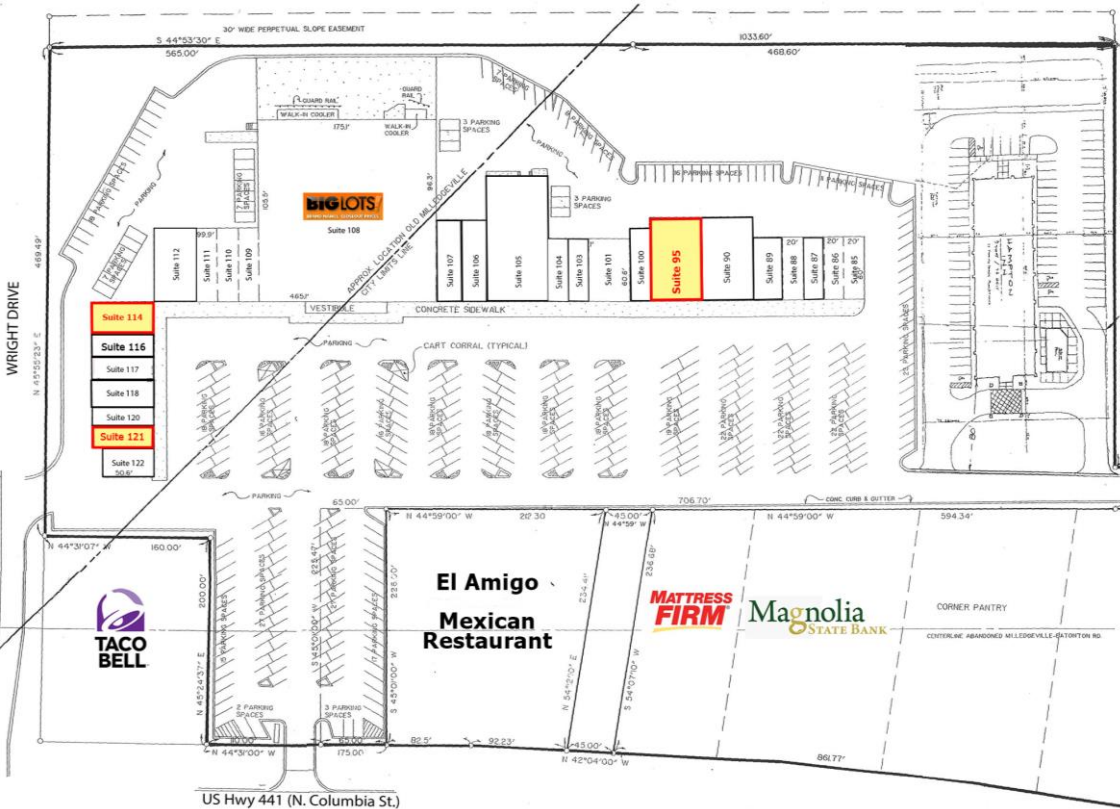

### SITE

Ideal location for office, retail, restaurant, fitness, or medical use. Center has a great tenant mix. Shopping center is located on a heavily traveled retail corridor, directly across from the Milledgeville Mall, with Belk, TJ Maxx, OfficeMax, Longhorn Steakhouse, Starbucks, and Ruby Tuesday.

# Old Capitol Square Shopping Center

2485 North Columbia Street  
Milledgeville, GA 31061

Summary

Area Info

Photos

Aerial

Site Map

Tenant	Unit	Unit SF
Laundry Room	85	1,200
Laundry Room	86	1,200
Lee Loans	87	1,200
Sweet P's	88	1,200
Pediatric Dentist	89	1,800
Pediatric Dentist	90	4,000
<b>AVAILABLE</b>	<b>95</b>	<b>4,000</b>
Lieu's Peking Chinese Restaurant	100	1,400
Lieu's Peking Chinese Restaurant	101	2,400
Lieu's Peking Chinese Restaurant	103	1,200
Healthy Hair Boutique Salon	104	1,200
Columbia Pub	105	7,200
The Stop	106	1,750
CT Wireless	107	1,750
Big Lots	108	30,625
Enterprise Rent-A-Car	109	1,400
Q Nails	110	1,400
Acceptance Insurance, Inc.	111	1,400
WNB Café	112	2,800
<b>AVAILABLE</b>	<b>114</b>	<b>1,800</b>
World Finance	116	1,200
City Cuts Salon	117	1,200
My Eye Doctor	118	1,800
Doll House Boutique	120	1,200
<b>AVAILABLE</b>	<b>121</b>	<b>1,200</b>
Sunset Finance	122	1,500