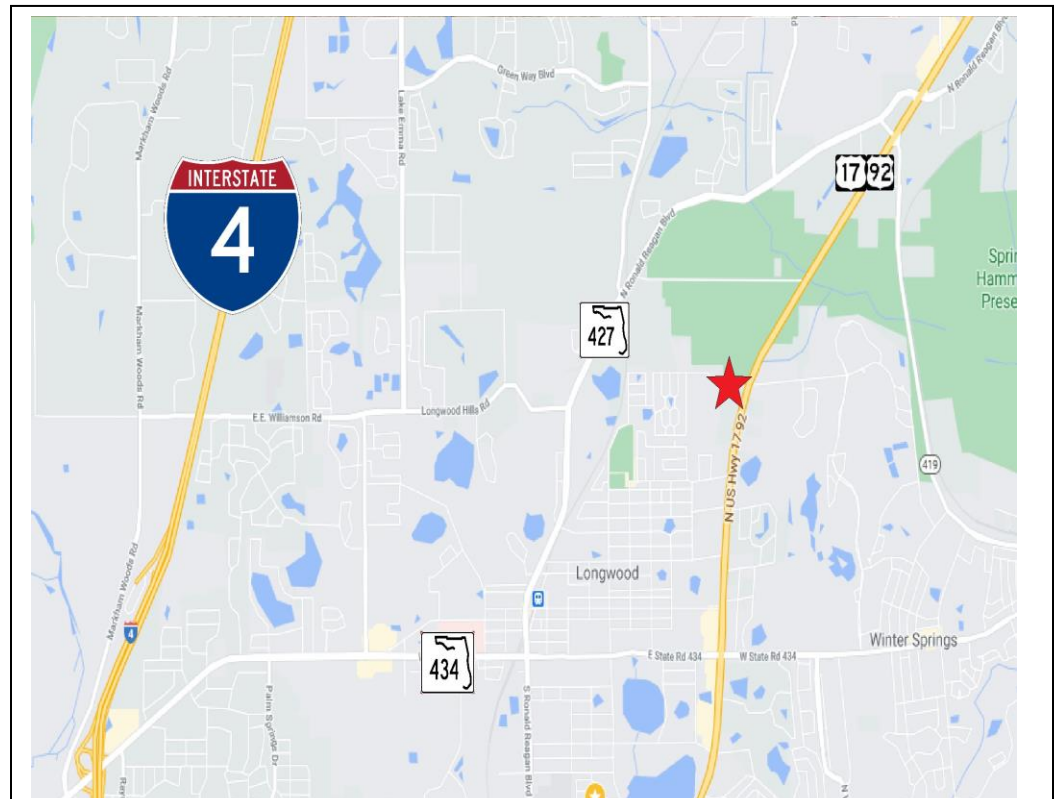

This information is from sources we deem reliable and is subject to prior sale, lease, withdrawal without notice, or change in prices, rates, or conditions. No representation is made as to the accuracy of any information furnished.