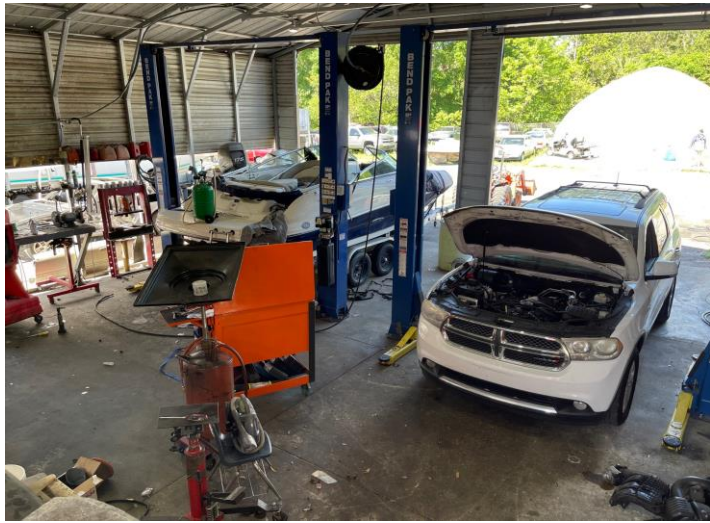

**FOR
LEASE**

**CAR LOT WITH AMPLE
OUTSIDE STORAGE**

1054 N. HW 17-92 LONGWOOD, FL 32750

This information is from sources we deem reliable and is subject to prior sale, lease, withdrawal without notice, or change in prices, rates, or conditions. No representation is made as to the accuracy of any information furnished.