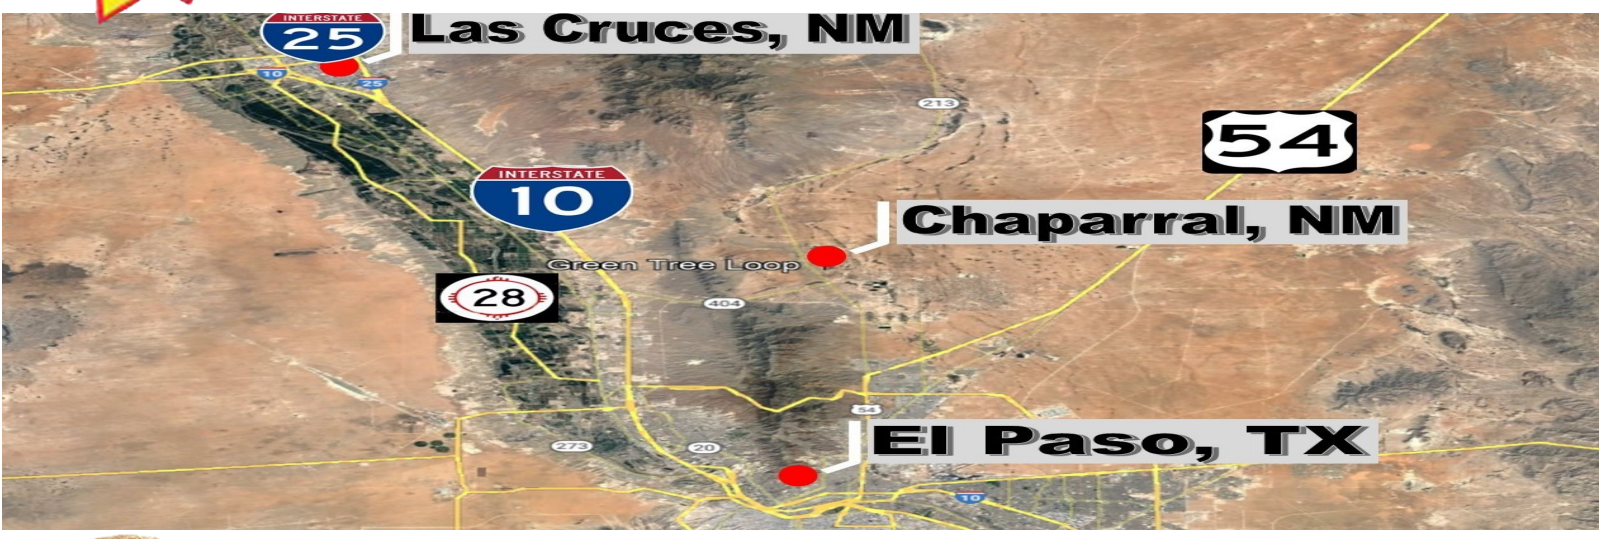

Ernesto URANGA

HOME | MULTI-FAMILY | LAND | COMMERCIAL | DEVELOPMENT | INVESTMENT

575-644-7254

www.ErnestoUranga.com

euranga@international1realtor.com

O: 575-524-8788 2805 Doral Ct., Las Cruces, NM

Disclaimer: All information deemed reliable but not guaranteed. All properties are subject to prior sale, change or withdrawal. Neither listing broker(s) or information provider(s) shall be responsible for any typographical errors, misinformation, misprints and shall be held totally harmless. Listing(s) information is provided for consumers personal, non-commercial use and may not be used for any purpose other than to identify prospective properties consumers may be interested in purchasing. Each office is independently owned and operated.