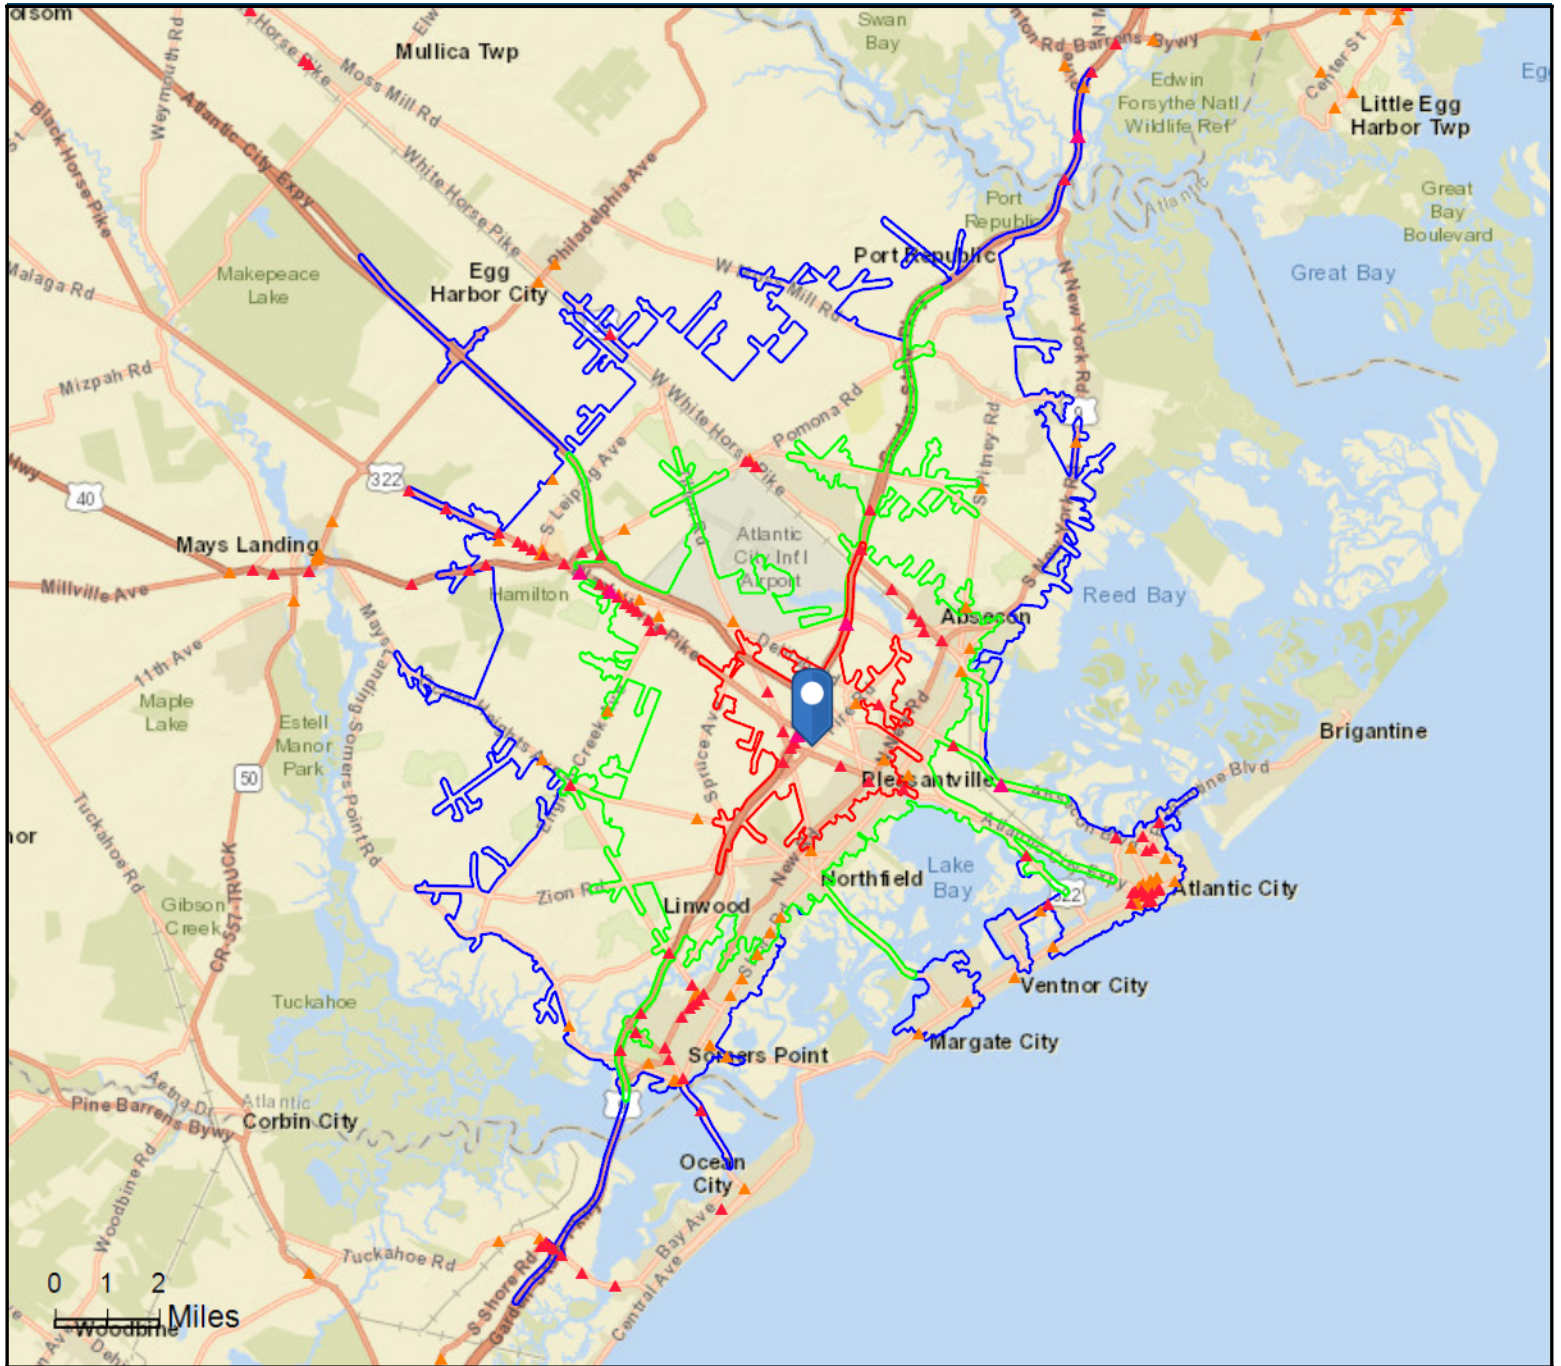

Traffic Count Map

2819 Fire Rd
 2819 Fire Rd, Egg Harbor Township, New Jersey, 08234
 Drive Time: 5, 10, 15 minute radii

Prepared by Joshua Levin, CCIM
 Latitude: 39.39988
 Longitude: -74.55260

- Average Daily Traffic Volume**
- ▲ Up to 6,000 vehicles per day
 - ▲ 6,001 - 15,000
 - ▲ 15,001 - 30,000
 - ▲ 30,001 - 50,000
 - ▲ 50,001 - 100,000
 - ▲ More than 100,000 per day