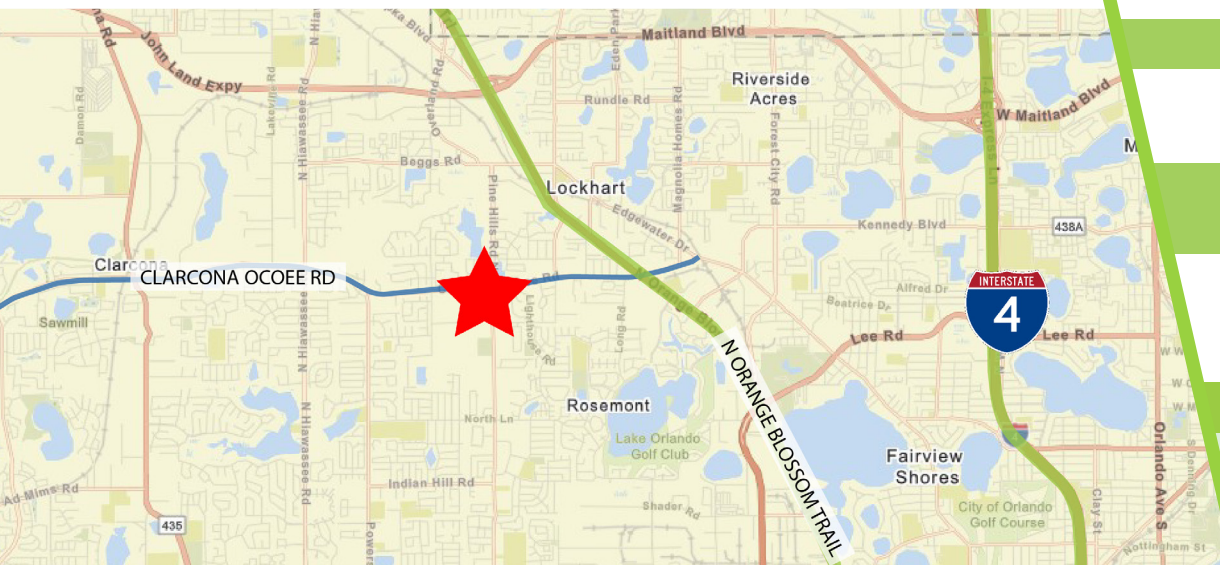

OUTPARCEL AVAILABLE

5524 Clarcona Ocoee Rd, Orlando, FL 32810

Contact: Dan Van Nada, CCIM E: Dan@FCPG.com
Vice President of Brokerage Services P: 407.872.0177 ext. 117
Contact: Trey Gravenstein E: Trey@FCPG.com
Vice President of Brokerage Services P: 407.872.0177 ext. 119

Available: Call to Inquire

± 10,000 SF of Land (± 0.23 Acres)
± 6,000 Buildable SF

**SALE / LEASE /
BUILD-TO-SUIT**

Utilities to site and onsite retention already factored in, allowing for maximum footprint within pad

Co-tenancy within the complex includes CenterWell and We Love Kids Learning Center

Located within 10 minutes of 59,448 rooftops

Designated bus stop located directly in front of outparcel

Strategically positioned 5 minutes from high-traffic Orange Blossom Trail and Maitland Blvd.

Situated across from the Walmart Neighborhood Market anchored power center

2023 DEMOGRAPHICS

Total Population

Total Households

Average HH Income

5 Mins
10 Mins
15 Mins

36,286

1,656,481

407,469

12,342

60,417

154,905

$64,501

$75,404

$86,058

615 E. Colonial Dr., Orlando, FL 32803 Phone: 407.872.0209 www.FCPG.com

Information furnished regarding the subject property is believed to be accurate, but no guarantee or representation is made. References to square footage are approximate. This offering is subject to errors, omissions, prior sale or lease or withdrawal without notice. ©2023 First Capital Property Group, Inc., Licensed Real Estate Brokers & Managers.