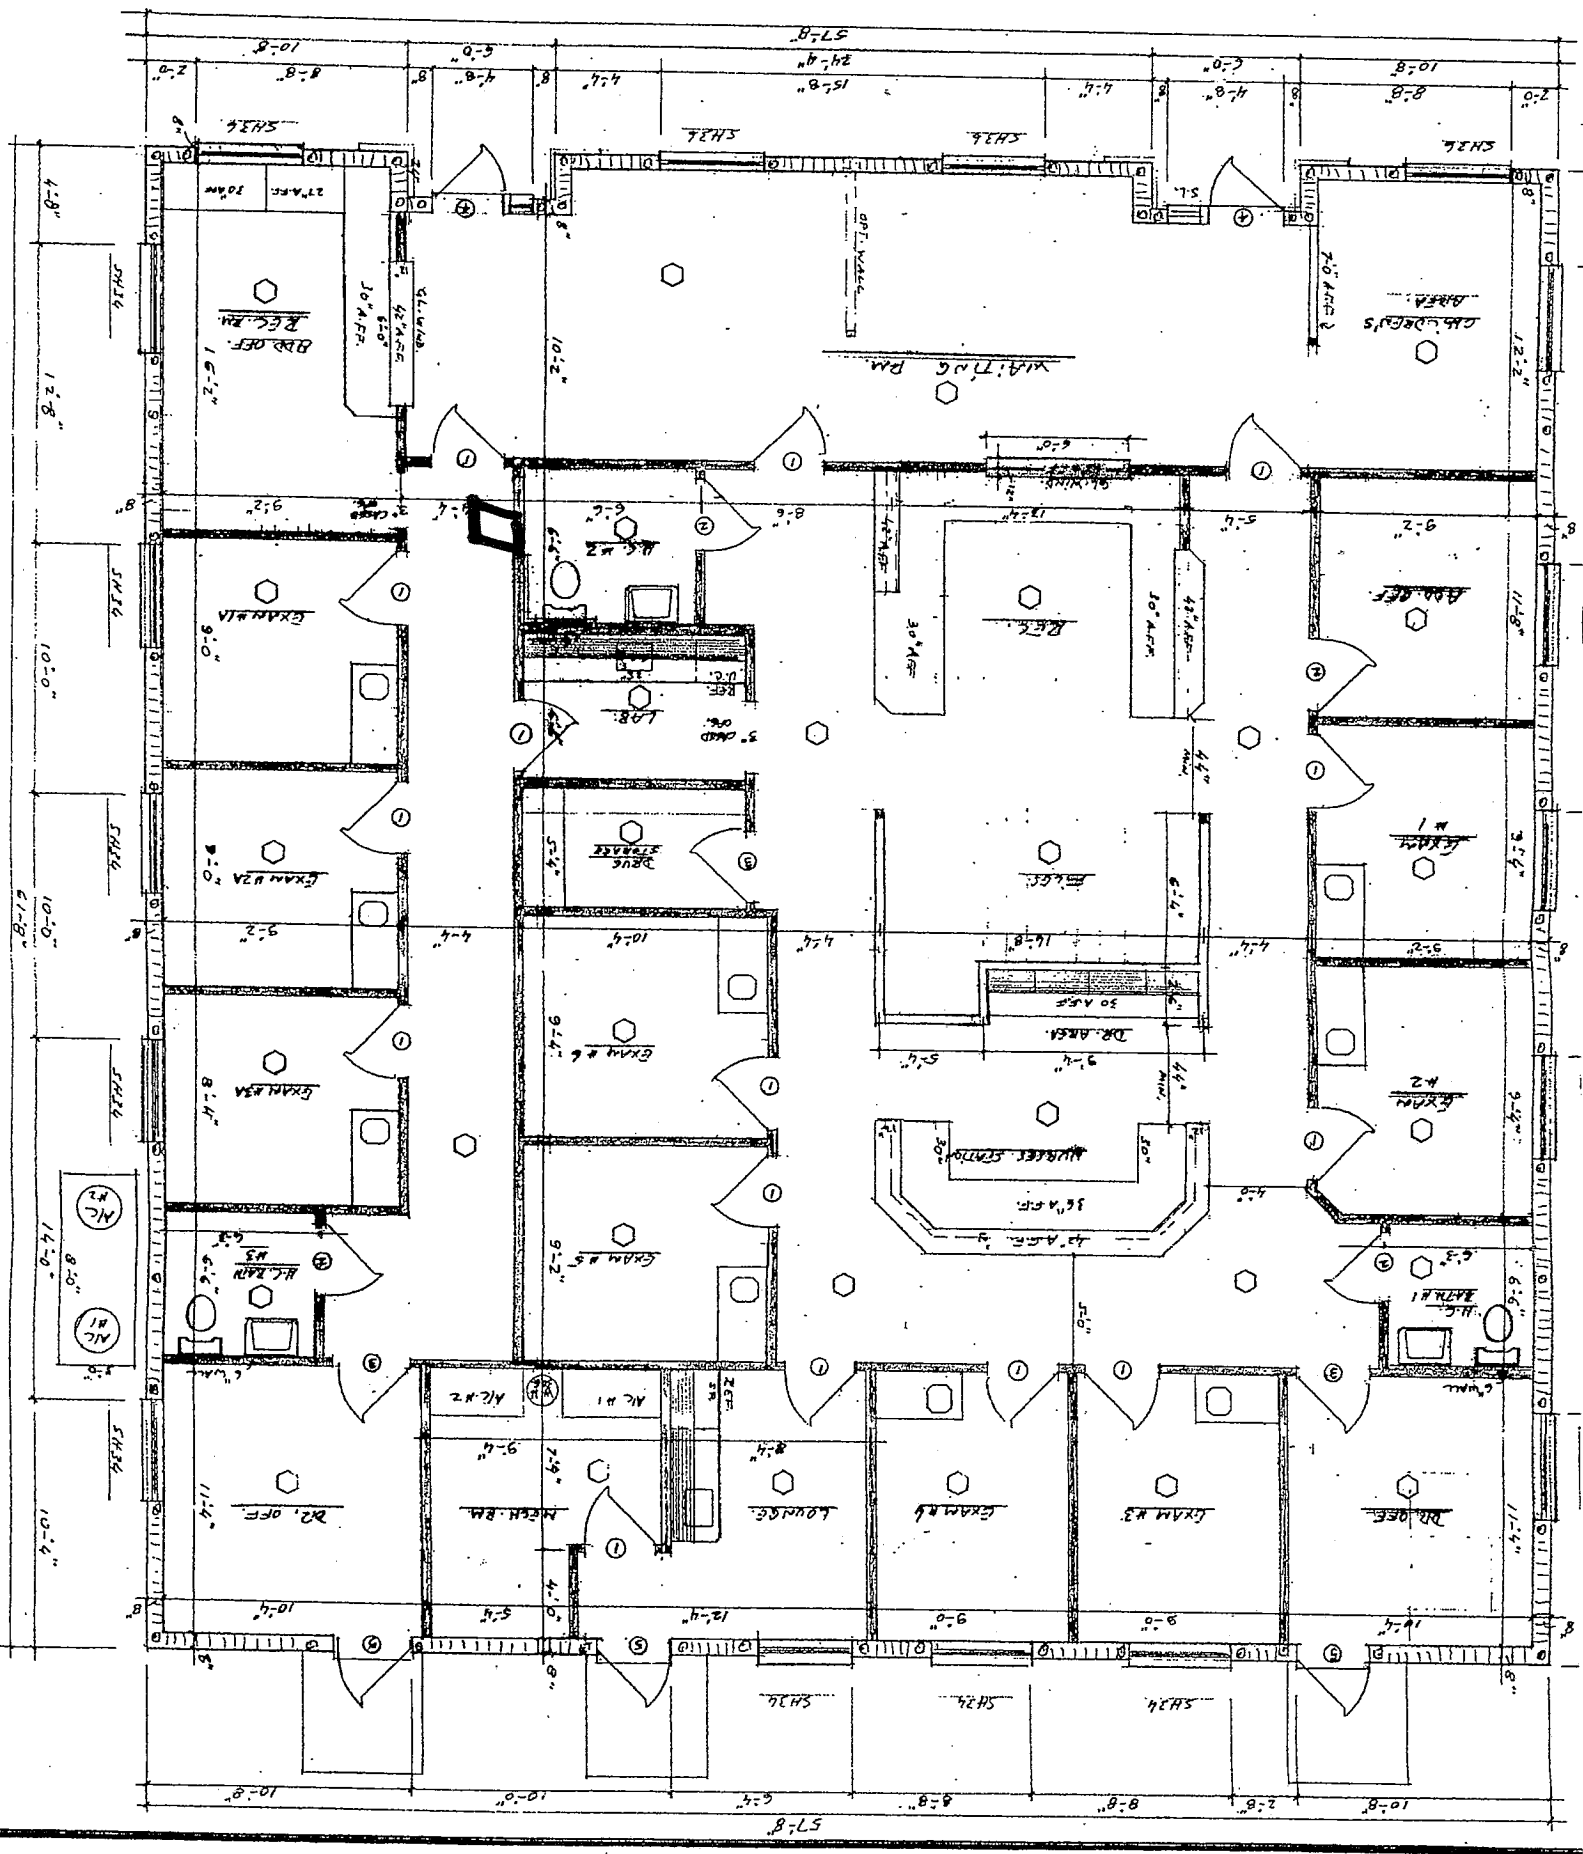

Handwritten: EDC
EXHIBIT "A"
(Signature)

FLOOR PLAN
SCALE 1/4" = 1'-0"
3548 SQ. FT.

LAIKE MARY