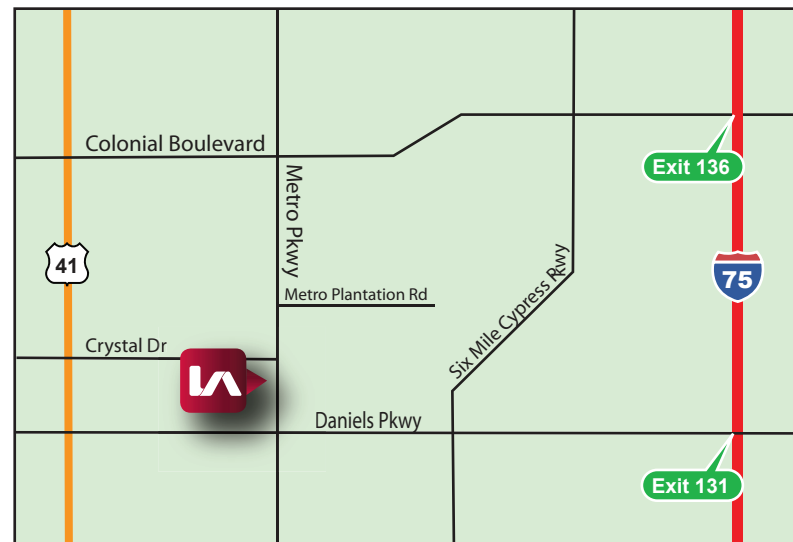

FOR SALE

1 ACRE INDUSTRIAL LAND

12550 METRO PARKWAY, FORT MYERS, FL 33966

- **LAND SIZE:** 1± AC (43,734 SF)
- **PRICE:** \$631,620 (\$14.50 / SF)
- **ZONING:** IL (Light Industrial)
click [here](#) for permitted uses

PROPERTY FEATURES

- 1 Acre of Light Industrial Land Available For Sale
- Cleared & Filled with Utilities to the Site
- Excellent Visibility on Metro Parkway with Exposure to 25,000 Vehicles Per Day

TRAFFIC COUNTS	
Metro Pkwy	25,000
Crystal Dr	16,100