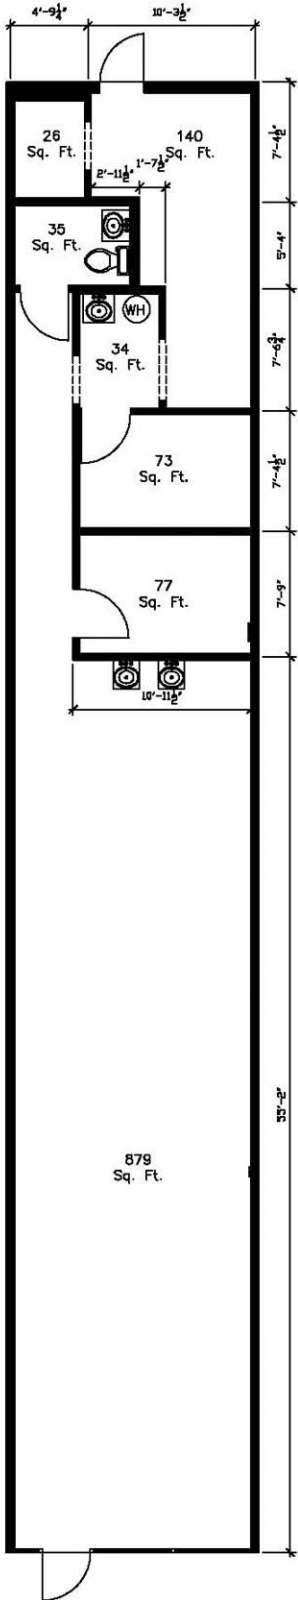

**Longwood Lakes South
Shopping Center**
648-900 S US Hwy 17-92
Longwood, FL 32750

Unit #672
1,366 RSF

Disclaimer: Dimensions are believed to be accurate but are not guaranteed. Subsequent tenants may have altered the interior configuration, so prospective tenants are encouraged to conduct their own due diligence.