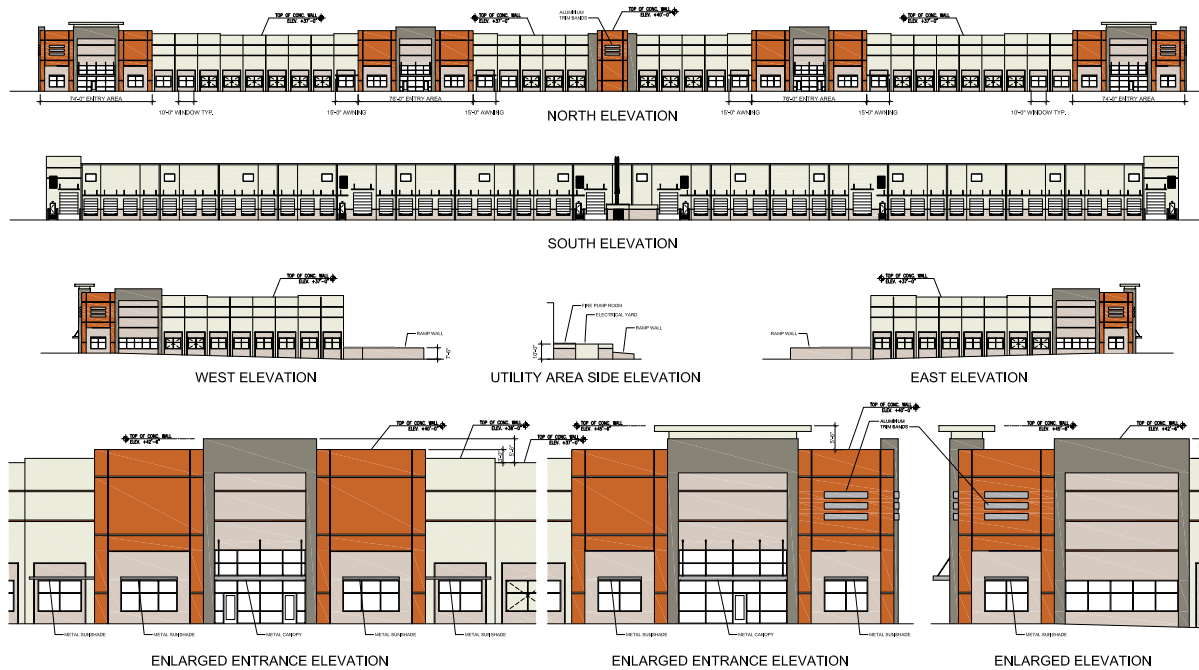

# Elevations

1131 N State Road 7 | Royal Palm Beach, FL

## Exterior Elevation Views

**Michael Falk, SIOR CCIM**  
Executive Vice President  
+1 561 662 2624  
michael.falk@colliers.com

**Scott Weprin**  
Executive Vice President  
+1 561 239 9386  
scott.weprin@colliers.com