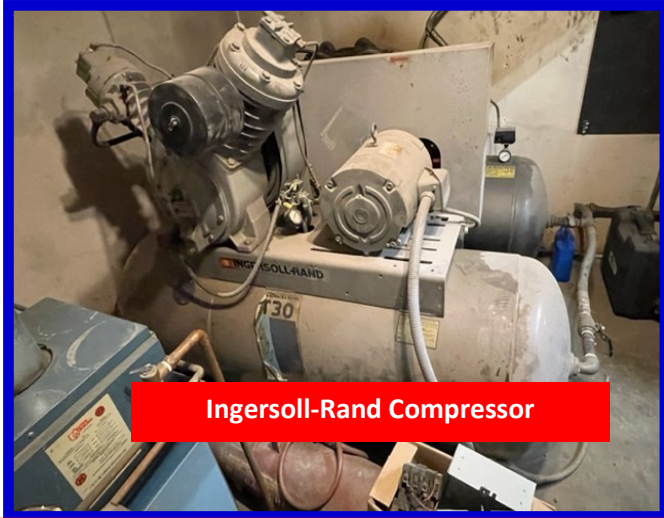

Ingersoll-Rand Compressor