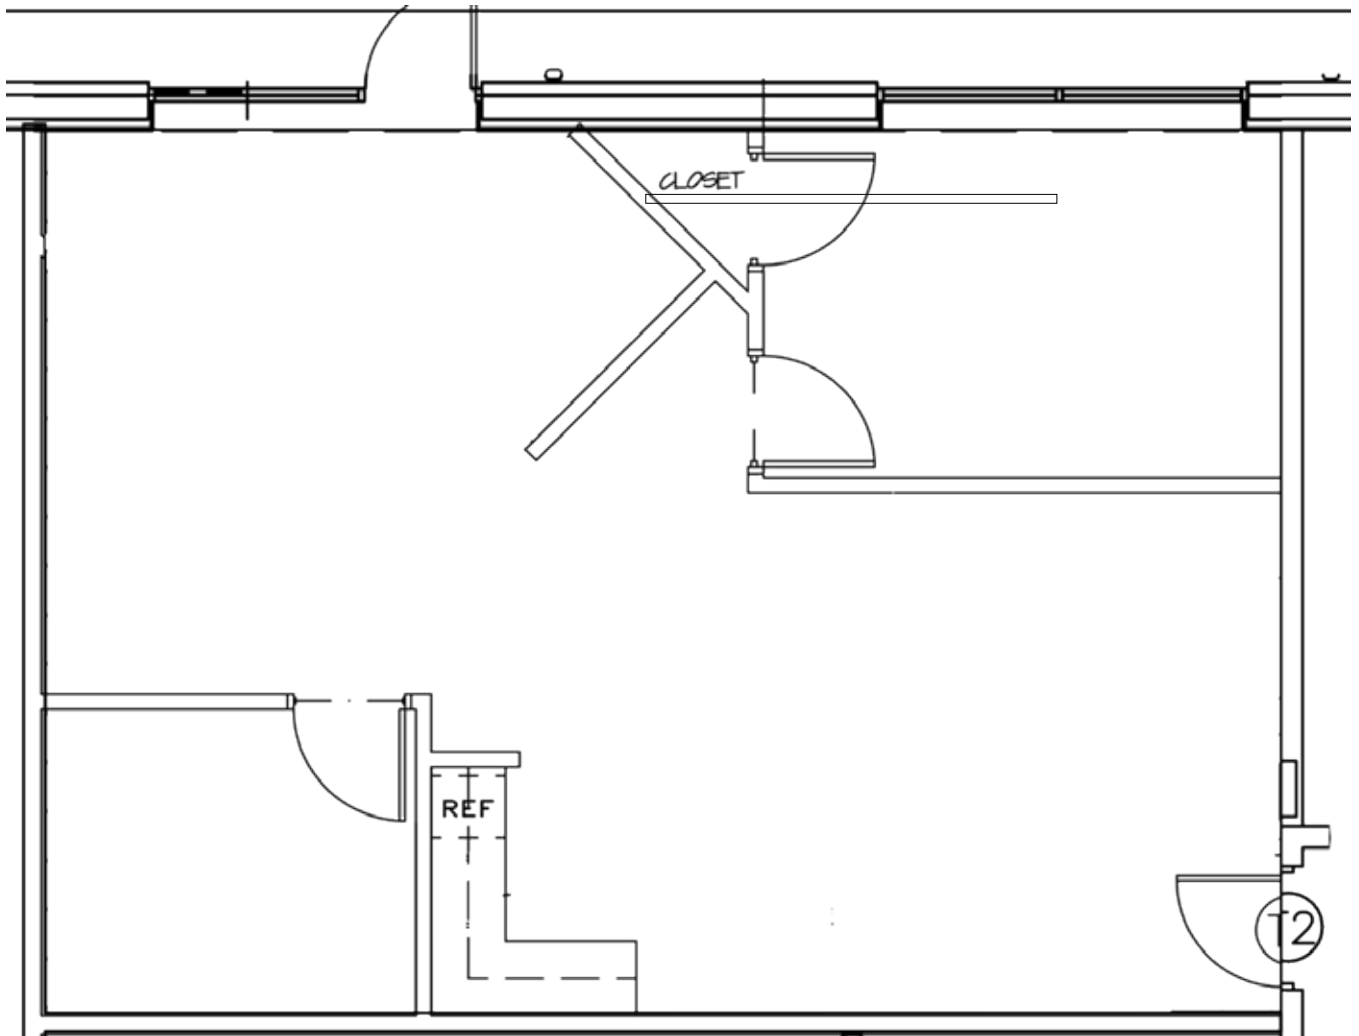

Glassworks A

Suite A1000 | ±1,056 SF

POLLOCK
COMMERCIAL

Jeff Pollock, CCIM, SIOR
404-662-2182
jp@pollockcommercial.com

Katie Sentell, CCIM
404-596-8419
katie@pollockcommercial.com