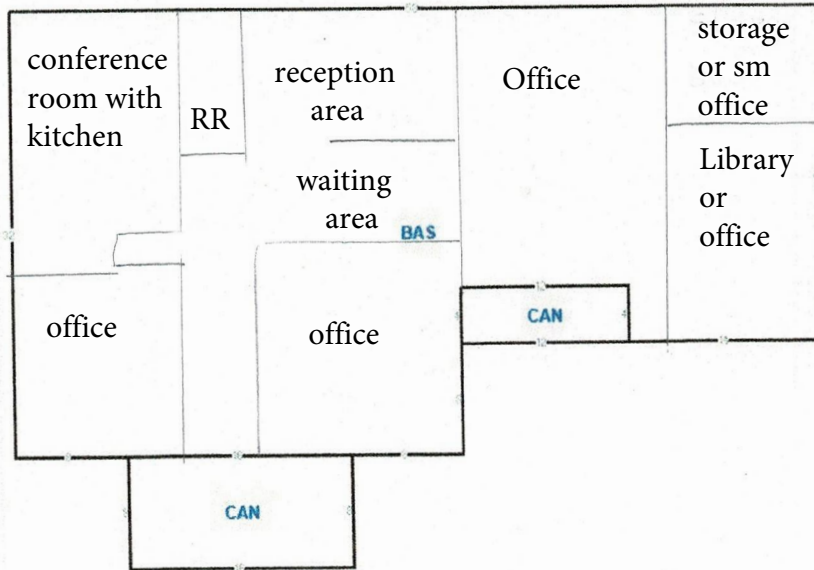

902 N Armenia Tampa, FL Draft of Floor Plan

Note: This draft is not to scale.

FOLIO: 168325-0000

Site Address: 902 N ARMENIA AVE, TAMPA