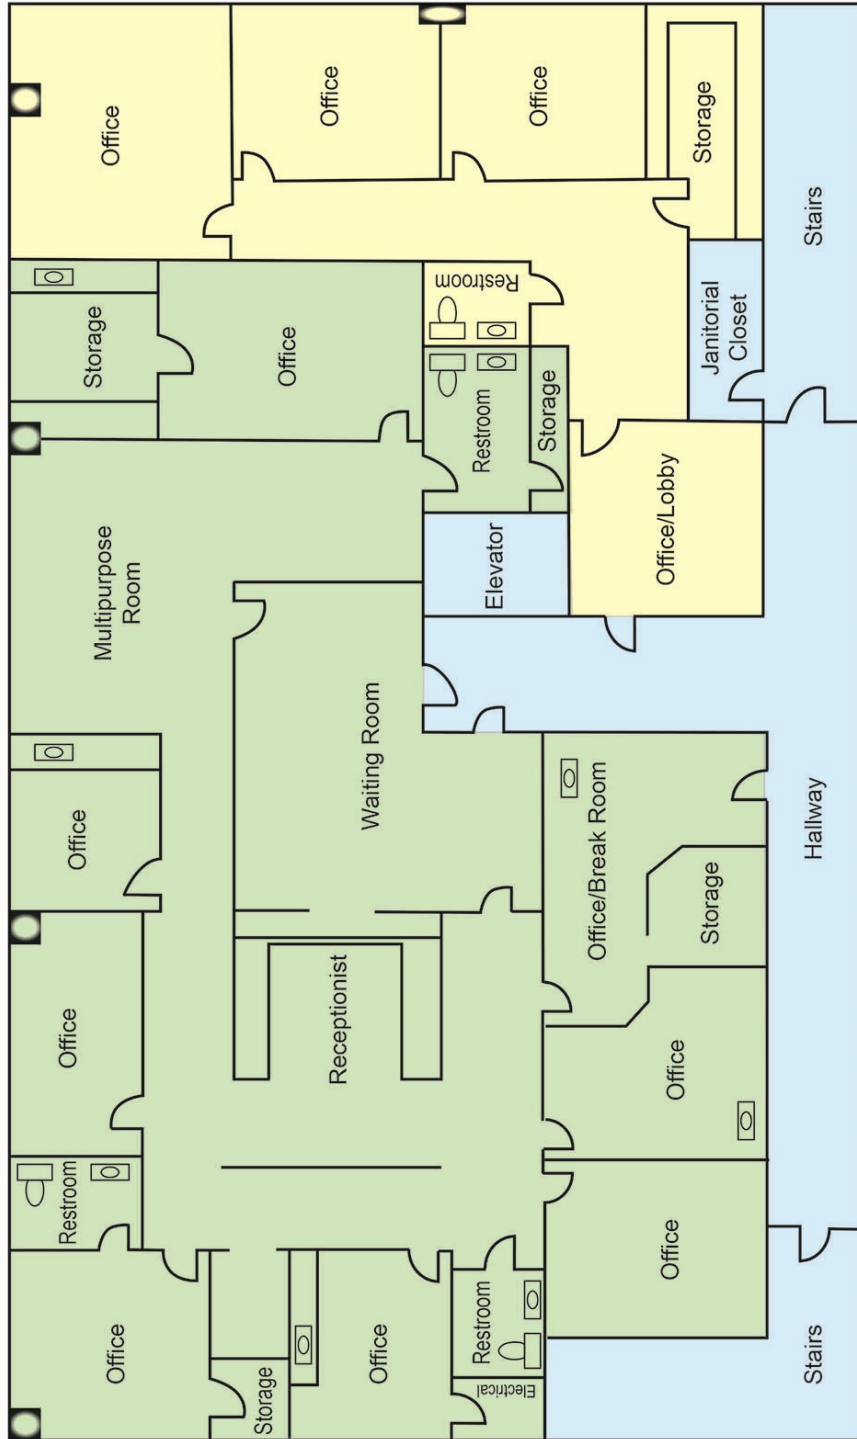

Michigan Professional Center

= 2nd Floor | 3,329 SF =

202

Common Area

201/203

Michigan Street